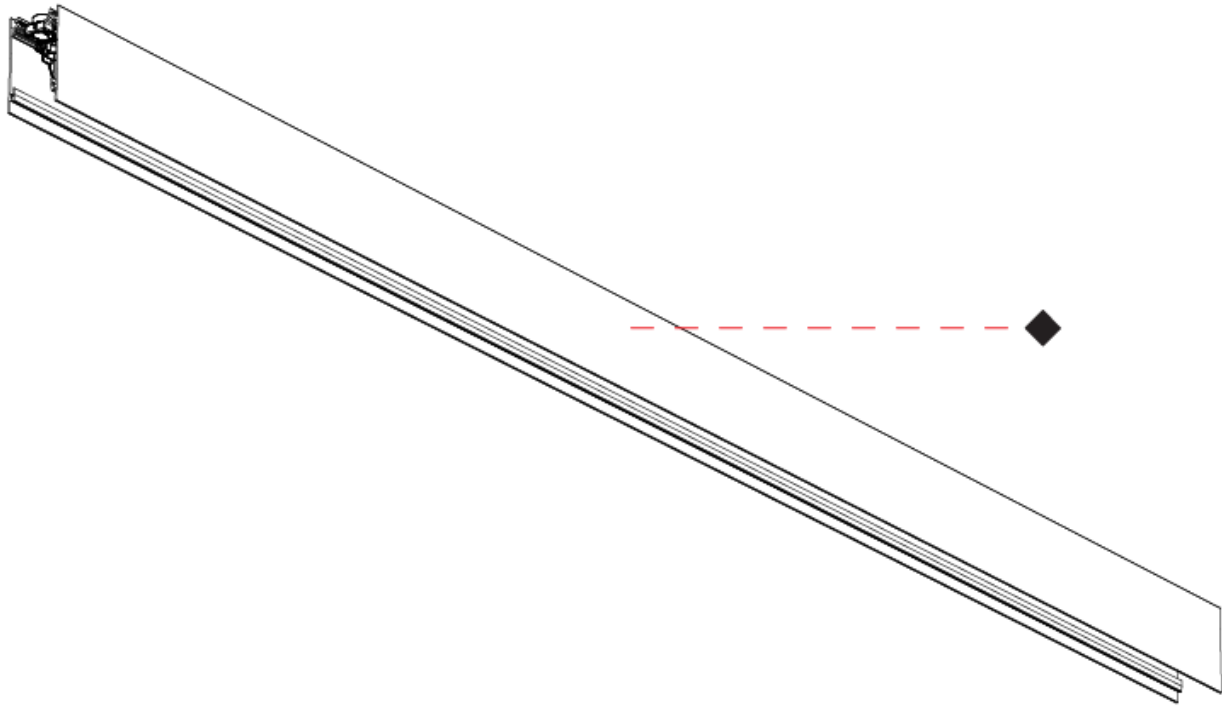

A3000980-

PROJECT

TYPE

SPECIFIER

QUANTITY

DATE

A