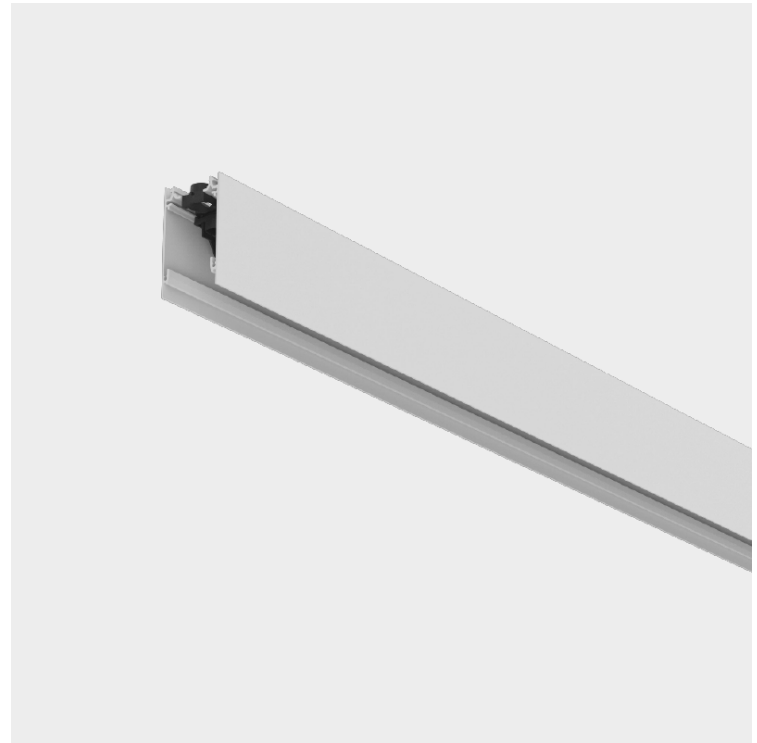

PROJECT
TYPE
SPECIFIER
QUANTITY
DATE

DESCRIPTION
Forties, Suspension Straight Module, 1,800mm/70 7/8", Indirect, 23.7W LED, 2700K / 3000K / 3500K / 4000K, Max 3262lm, Dimmable IP40, CRI:90

1. To build a product code in our configurator select the specify button on the base model # product page
2. To build a manual product code on this datasheet choose from the options listed below in blue font and add the suffix to the base model #

GENERAL
Series: Forties
Partner: Prolicht
Division: Architectural
Installation: Suspension
Product Type: Linear Profiles
Mounting Location: Ceiling
Light Distribution: Indirect

PHYSICAL
Shape: Rectangle
Length (mm): 1600
Length (in): 63
Width (mm): 45
Width (in): 1 3/4
Height (mm): 76
Height (in): 3
Fixture Finish: [SSR / BKV / CWI / CRY / HAB / UFT / ITA / RUA / FTG / MYG / LOD / PUS / FRO / FUP / KIA / POP / BLS / SPG / MEY / GOH / CHC / COM / ABZ / JAG / OBR / MOS / ROR](#)
Fixture Material: Aluminum Die Cast

ELECTRICAL
Lamp Type: LED
Input Wattage (W): 23.7
Total Output Wattage (W): 21.8
Dimming: [Non-Dimming / Phase Dimming / DALI Dimming / 0-10V Dimming / MATTER Dimming / Casambi](#)
Driver Included: Yes
Driver Location: Integrated
Driver Class: Class 2
Input Voltage (V): 120

LED
Color Temperature (°K): [2700 / 3000 / 3500 / 4000](#)
Max. Delivered Lumen (lm): Max 3262
CRI: >90 CRI
Lamp Life (hrs): 50000

RATINGS AND CERTIFICATIONS
Certified By: Certified for North American Standards
IP rating: IP20