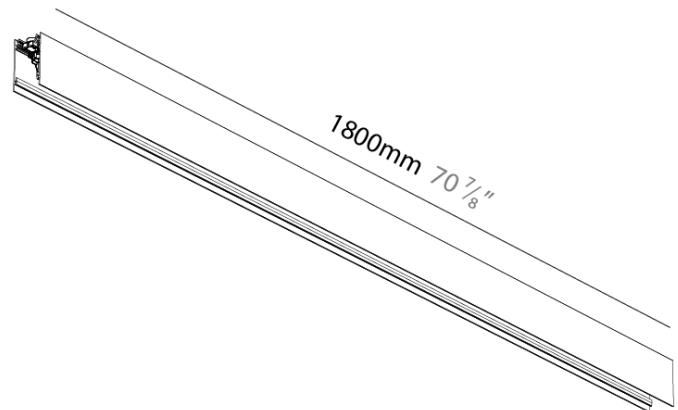

PROJECT
TYPE
SPECIFIER
QUANTITY
DATE

DESCRIPTION
Forties, Suspension Straight Module, 1,800mm/70 7/8", Indirect, 23.7W LED, 2700K / 3000K / 3500K / 4000K, Max 3262lm, Dimmable IP40, CRI:90

1. To build a product code in our configurator select the specify button on the base model # product page
2. To build a manual product code on this datasheet choose from the options listed below in blue font and add the suffix to the base model #

GENERAL
Series: Forties
Partner: Prolicht
Division: Architectural
Installation: Suspension
Product Type: Linear Profiles
Mounting Location: Ceiling
Light Distribution: Indirect

PHYSICAL
Shape: Rectangle
Length (mm): 1600
Length (in): 63
Width (mm): 45
Width (in): 1 3/4
Height (mm): 76
Height (in): 3
Fixture Finish: [SSR / BKV / CWI / CRY / HAB / UFT / ITA / RUA / FTG / MYG / LOD / PUS / FRO / FUP / KIA / POP / BLS / SPG / MEY / GOH / CHC / COM / ABZ / JAG / OBR / MOS / ROR](#)
Fixture Material: Aluminum Die Cast

ELECTRICAL
Lamp Type: LED
Input Wattage (W): 23.7
Total Output Wattage (W): 21.8
Dimming: [Non-Dimming / Phase Dimming / DALI Dimming / 0-10V Dimming / MATTER Dimming / Casambi](#)
Driver Included: Yes
Driver Location: Integrated
Driver Class: Class 2
Input Voltage (V): 120

LED
Color Temperature (°K): [2700 / 3000 / 3500 / 4000](#)
Max. Delivered Lumen (lm): Max 3262
CRI: >90 CRI
Lamp Life (hrs): 50000

RATINGS AND CERTIFICATIONS
Certified By: Certified for North American Standards
IP rating: IP20