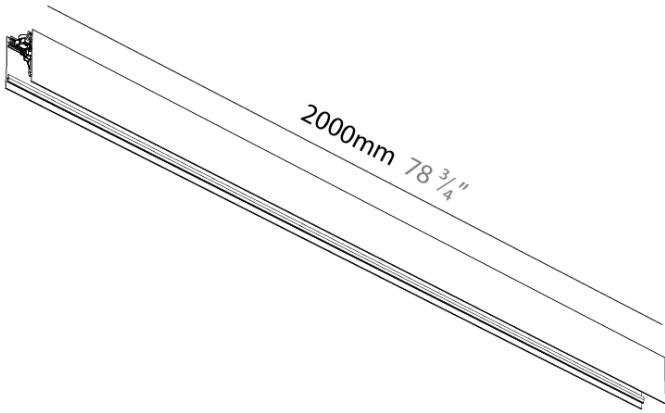

base number _____
Color _____ Finishes _____
Temperature _____ (Diamond)

PROJECT
TYPE
SPECIFIER
QUANTITY
DATE

DESCRIPTION
Forties, Suspension Straight Module, 2,000mm/78 3/4", Indirect, 13.1W LED, 2700K / 3000K / 3500K / 4000K, Max 1704lm, Non-Dimmable, IP40, CRI:90

1. To build a product code in our configurator select the specify button on the base model # product page
2. To build a manual product code on this datasheet choose from the options listed below in blue font and add the suffix to the base model #

GENERAL

Series: Forties
Partner: Prolicht
Division: Architectural
Installation: Suspension
Product Type: Linear Profiles
Mounting Location: Ceiling
Light Distribution: Indirect

PHYSICAL

Shape: Rectangle
Length (mm): 2000
Length (in): 78 3/4
Width (mm): 45
Width (in): 1 3/4
Height (mm): 76
Height (in): 3
Fixture Finish: [SSR / BKV / CWI / CRY / HAB / UFT / ITA / RUA / FTG / MYG / LOD / PUS / FRO / FUP / KIA / POP / BLS / SPG / MEY / GOH / CHC / COM / ABZ / JAG / OBR / MOS / ROR](#)
Fixture Material: Aluminum Die Cast

ELECTRICAL

Lamp Type: LED
Input Wattage (W): 13.1
Total Output Wattage (W): 11.8
Dimming: Non-Dimmable
Driver Included: Yes
Driver Location: Integrated
Driver Class: Class 2
Input Voltage (V): 120

LED

Color Temperature (°K): [2700 / 3000 / 3500 / 4000](#)
Max. Delivered Lumen (lm): Max 1704
CRI: >90 CRI
Lamp Life (hrs): 50000

RATINGS AND CERTIFICATIONS

Certified By: Certified for North American Standards
IP rating: IP20