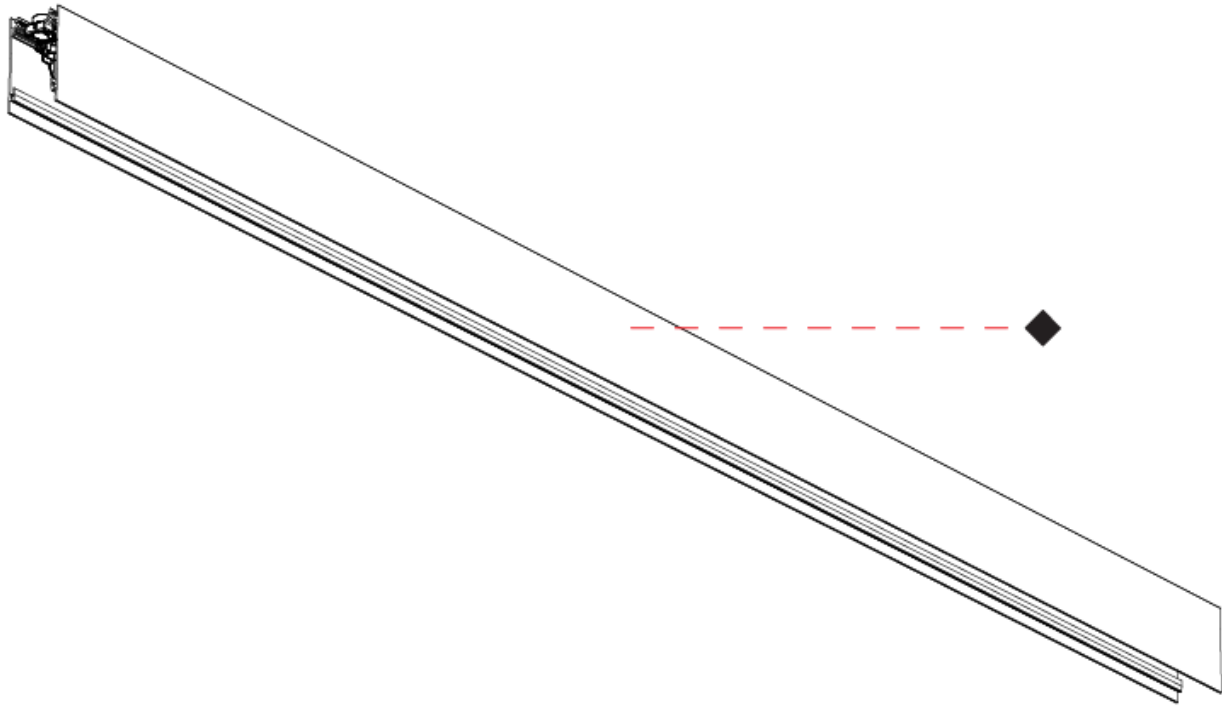

A3000982-HE-

PROJECT

TYPE

SPECIFIER

QUANTITY

DATE

A