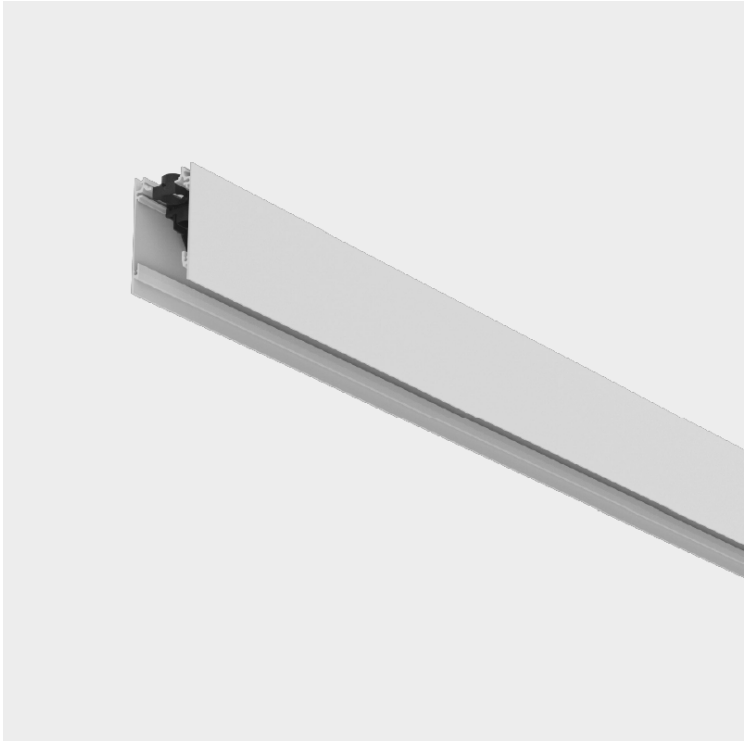

1. To build a product code in our configurator select the specify button on the base model # product page
2. To build a manual product code on this datasheet choose from the options listed below in blue font and add the suffix to the base model #

GENERAL
Series: Forties _____
Partner: Prolicht _____
Division: Architectural _____
Installation: Suspension _____
Product Type: Linear Profiles _____
Mounting Location: Ceiling _____
Light Distribution: Indirect _____

PHYSICAL
Shape: Rectangle _____
Length (mm): 2000 _____
Length (in): 78 3/4 _____
Width (mm): 45 _____
Width (in): 1 3/4 _____
Height (mm): 76 _____
Height (in): 3 _____
Fixture Finish: [SSR / BKV / CWI / CRY / HAB / UFT / ITA / RUA / FTG / MYG / LOD / PUS / FRO / FUP / KIA / POP / BLS / SPG / MEY / GOH / CHC / COM / ABZ / JAG / OBR / MOS / ROR](#) _____
Fixture Material: Aluminum Die Cast _____

ELECTRICAL
Lamp Type: LED _____
Input Wattage (W): 13.1 _____
Total Output Wattage (W): 11.8 _____
Dimming: Non-Dimmable _____
Driver Included: Yes _____
Driver Location: Integrated _____
Driver Class: Class 2 _____
Input Voltage (V): 120 _____

LED
Color Temperature (°K): [2700 / 3000 / 3500 / 4000](#) _____
Max. Delivered Lumen (lm): Max 1704 _____
CRI: >90 CRI _____
Lamp Life (hrs): 50000 _____

RATINGS AND CERTIFICATIONS
Certified By: Certified for North American Standards _____
IP rating: IP20 _____