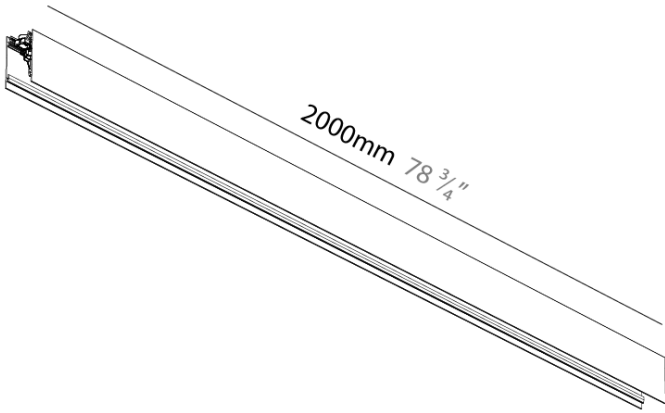

1. To build a product code in our configurator select the specify button on the base model # product page
2. To build a manual product code on this datasheet choose from the options listed below in blue font and add the suffix to the base model #

GENERAL
Series: Forties _____
Partner: Prolicht _____
Division: Architectural _____
Installation: Suspension _____
Product Type: Linear Profiles _____
Mounting Location: Ceiling _____
Light Distribution: Indirect _____

PHYSICAL
Shape: Rectangle _____
Length (mm): 2000 _____
Length (in): 78 3/4 _____
Width (mm): 45 _____
Width (in): 1 3/4 _____
Height (mm): 76 _____
Height (in): 3 _____
Fixture Finish: [SSR / BKV / CWI / CRY / HAB / UFT / ITA / RUA / FTG / MYG / LOD / PUS / FRO / FUP / KIA / POP / BLS / SPG / MEY / GOH / CHC / COM / ABZ / JAG / OBR / MOS / ROR](#) _____
Fixture Material: Aluminum Die Cast _____

ELECTRICAL
Lamp Type: LED _____
Input Wattage (W): 13.1 _____
Total Output Wattage (W): 11.8 _____
Dimming: Non-Dimmable _____
Driver Included: Yes _____
Driver Location: Integrated _____
Driver Class: Class 2 _____
Input Voltage (V): 120 _____

LED
Color Temperature (°K): [2700 / 3000 / 3500 / 4000](#) _____
Max. Delivered Lumen (lm): Max 1704 _____
CRI: >90 CRI _____
Lamp Life (hrs): 50000 _____

RATINGS AND CERTIFICATIONS
Certified By: Certified for North American Standards _____
IP rating: IP20 _____