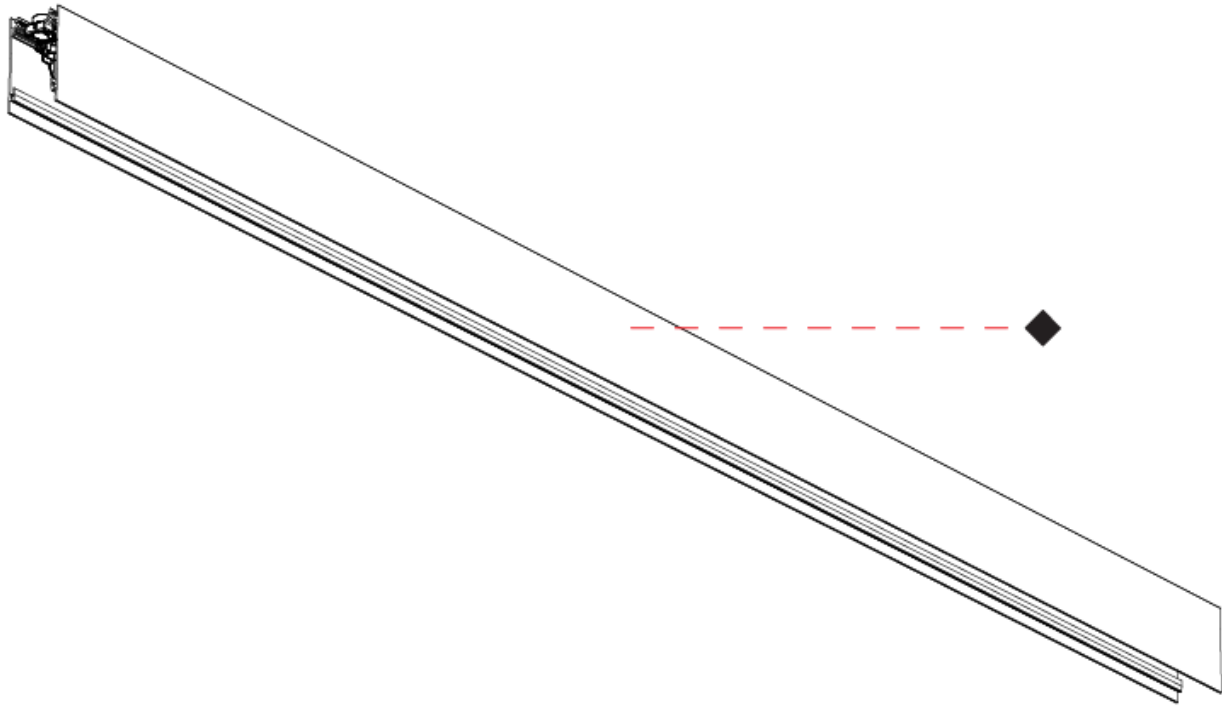

A3000988-

PROJECT

TYPE

SPECIFIER

QUANTITY

DATE

A