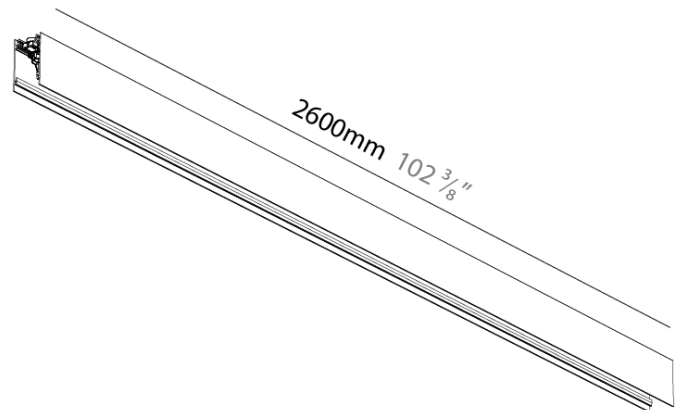

PROJECT
TYPE
SPECIFIER
QUANTITY
DATE

DESCRIPTION

Forties, Suspension Straight Module, 2,600mm/1 Indirect, 74.2W LED, 2700K / 3000K / 3500K / 4000K, Max 10676lm, Dimmable IP40, CRI:90

1. To build a product code in our configurator select the specify button on the base model # product page
2. To build a manual product code on this datasheet choose from the options listed below in blue font and add the suffix to the base model #

GENERAL

Series: Forties
Partner: Prolicht
Division: Architectural
Installation: Suspension
Product Type: Linear Profiles
Mounting Location: Ceiling
Light Distribution: Indirect

PHYSICAL

Shape: Rectangle
Length (mm): 2600
Length (in): 102 ³/₈
Width (mm): 45
Width (in): 1 ³/₄
Height (mm): 76
Height (in): 3
Fixture Finish: [SSR / BKV / CWI / CRY / HAB / UFT / ITA / RUA / FTG / MYG / LOD / PUS / FRO / FUP / KIA / POP / BLS / SPG / MEY / GOH / CHC / COM / ABZ / JAG / OBR / MOS / ROR](#)
Fixture Material: Aluminum Die Cast

ELECTRICAL

Lamp Type: LED
Input Wattage (W): 35.6
Total Output Wattage (W): 32.8
Dimming: [Non-Dimming / Phase Dimming / DALI Dimming / 0-10V Dimming / MATTER Dimming / Casambi](#)
Driver Included: Yes
Driver Location: Integrated
Driver Class: Class 2
Input Voltage (V): 120

LED

Color Temperature (°K): [2700 / 3000 / 3500 / 4000](#)
Max. Delivered Lumen (lm): Max 4904
CRI: >90 CRI
Lamp Life (hrs): 50000

RATINGS AND CERTIFICATIONS

Certified By: Certified for North American Standards
IP rating: IP40