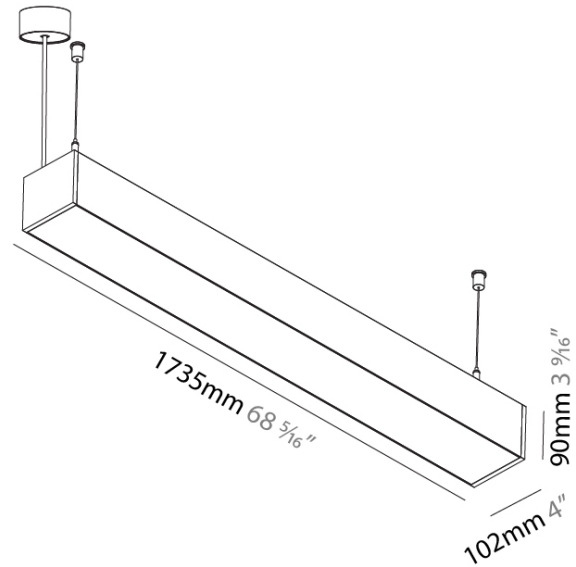

GENERAL

Series: Idaho
Subseries: Idaho 100
Partner: Prolicht
Division: Architectural
Installation: Suspension
Product Type: Linear Profiles
Mounting Location: Ceiling
Light Distribution: Direct

PHYSICAL

Shape: Rectangle
Length (mm): 1735
Length (in): 68 5/16
Width (mm): 102
Width (in): 4
Height (mm): 90
Height (in): 3 9/16
Max. Overall Height (mm): 2090
Max. Overall Height (in): 82 7/16
Weight (kg): 8.4
Weight (lbs): 18.48
Diffuser: PMMA - Opal or Micro-Prism
Fixture Finish: ANA / SSR / BKV / CWI / CRY / HAB / MSR / UFT / ITA / RUA / OGR / FTG / MYG / RWR / LOD / PUS / FRO / FUP / KIA / POP / BLS / SPG / MEY / GOH / CHC / COM / ABZ / JAG / OBR / MOS / ROR
Fixture Material: Aluminum
Cable Details: 2000mm or 6000mm Transparent Cable

ELECTRICAL

Lamp Type: LED (Zhaga Standard)
Input Wattage (W): 30
Total Output Wattage (W): 24
Dimming: Non-Dimming / Phase Dimming (120Vac only) / 0-10V Dimming
Driver Included: Yes
Driver Location: Integrated
Driver Type: Constant Current - 120 / 277Vac
Driver Class: Class 2
Input Voltage (V): 120 - 277
Constant Current (mA): 350

LED

Color Temperature (°K): 3000 / 3500 / 4000
Max. Delivered Lumen (lm): 3020 / 3126 / 3190
CRI: >80 CRI
Lamp Life (hrs): 50000

RATINGS AND CERTIFICATIONS

Certified By: Certified for North American Standards
IP rating: IP20