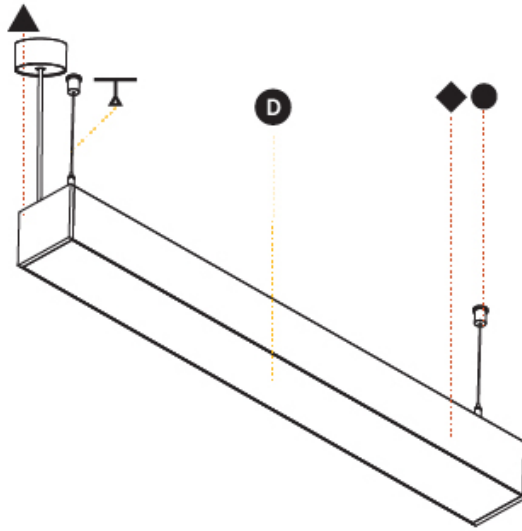

A300099-

PROJECT	_____
TYPE	_____
SPECIFIER	_____
QUANTITY	_____
DATE	_____

A