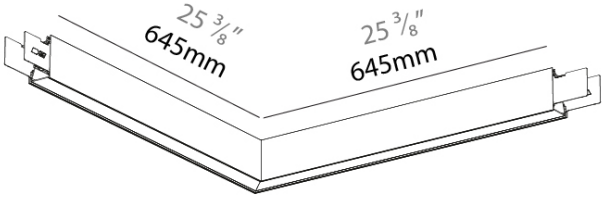

1. To build a product code in our configurator select the specify button on the base model # product page
2. To build a manual product code on this datasheet choose from the options listed below in blue font and add the suffix to the base model #

GENERAL
Series: Forties
Partner: Prolicht
Division: Architectural
Installation: Suspension
Product Type: Linear Profiles
Mounting Location: Ceiling
Light Distribution: Direct / Indirect

PHYSICAL
Shape: Rectangle
Length (mm): 645
Length (in): 25 3/8
Width (mm): 645
Width (in): 25 3/8
Height (mm): 76
Height (in): 3
Diffuser: Opal, Prismatic, Clear Prismatic, Glare Control, Wallwash Right, Wallwash Left, Wallwash Double Asymmetric
Fixture Finish: SSR / BKV / CWI / CRY / HAB / UFT / ITA / RUA / FTG / MYG / LOD / PUS / FRO / FUP / KIA / POP / BLS / SPG / MEY / GOH / CHC / COM / ABZ / JAG / OBR / MOS / ROR
Accent Finish: OPL / MPM / CMP / RBK / GCL / WWR / WWL / WDA
Fixture Material: Aluminum Die Cast

ELECTRICAL
Lamp Type: LED
Input Wattage (W): 15
Total Output Wattage (W): 13.7
Dimming: Non-Dimmable
Driver Included: Yes
Driver Location: Integrated
Driver Class: Class 2
Input Voltage (V): 120

LED
Color Temperature (°K): 2700 / 3000 / 3500 / 4000
Max. Delivered Lumen (lm): Max 2035
CRI: >90 CRI
Lamp Life (hrs): 50000

RATINGS AND CERTIFICATIONS
Certified By: Certified for North American Standards
IP rating: IP20