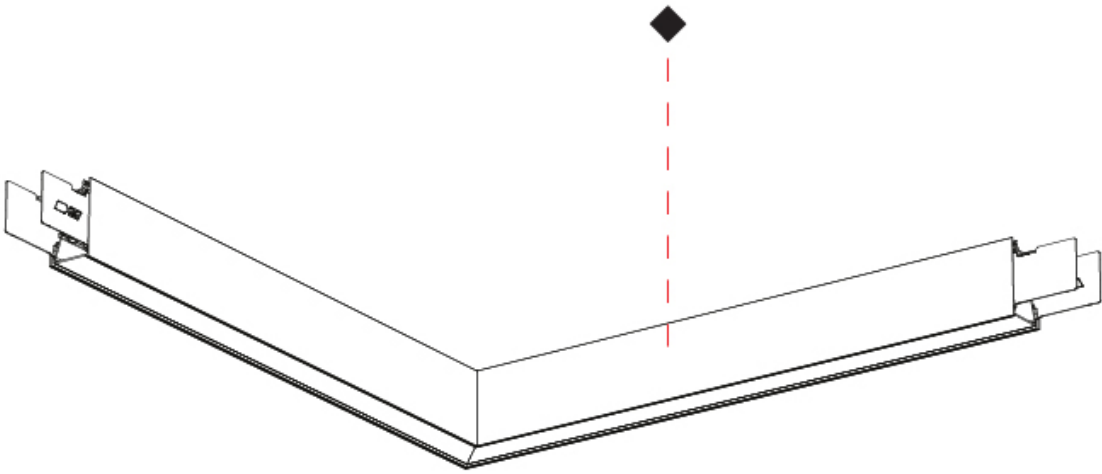

A3000991-HE-

PROJECT _____

TYPE _____

SPECIFIER _____

QUANTITY _____

DATE _____