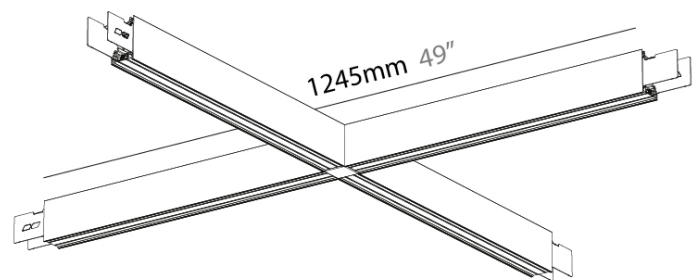

1. To build a product code in our configurator select the specify button on the base model # product page
2. To build a manual product code on this datasheet choose from the options listed below in blue font and add the suffix to the base model #

GENERAL

Series: Forties
Partner: Prolicht
Division: Architectural
Installation: Suspension
Product Type: Linear Profiles
Mounting Location: Ceiling
Light Distribution: Direct / Indirect

PHYSICAL

Shape: Rectangle
Length (mm): 1245
Length (in): 49
Width (mm): 1245
Width (in): 49
Height (mm): 76
Height (in): 3
Diffuser: Black Raster
Fixture Finish: [SSR / BKV / CWI / CRY / HAB / UFT / ITA / RUA / FTG / MYG / LOD / PUS / FRO / FUP / KIA / POP / BLS / SPG / MEY / GOH / CHC / COM / ABZ / JAG / OBR / MOS / ROR](#)
Accent Finish: BKR
Fixture Material: Aluminum Die Cast

ELECTRICAL

Lamp Type: LED
Input Wattage (W): 59
Total Output Wattage (W): 53.6
Dimming: [Non-Dimming / 0-10V Dimming / Phase Dimming / DALI Dimming / MATTER Dimming](#)
Driver Included: Yes
Driver Location: Integrated
Driver Type: Constant Current - Universal
Driver Class: Class 2
Input Voltage (V): 120

LED

Color Temperature (°K): [2700 / 3000 / 3500 / 4000](#)
Max. Delivered Lumen (lm): Max 8092
CRI: >90 CRI
Lamp Life (hrs): 50000

RATINGS AND CERTIFICATIONS

Certified By: Certified for North American Standards
IP rating: IP20