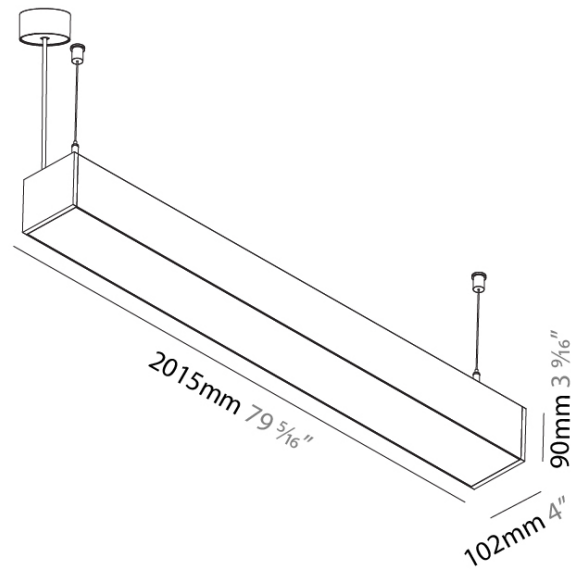

GENERAL

Series: Idaho
Subseries: Idaho 100
Partner: Prolicht
Division: Architectural
Installation: Suspension
Product Type: Linear Profiles
Mounting Location: Ceiling
Light Distribution: Direct

PHYSICAL

Shape: Rectangle
Length (mm): 2015
Length (in): 79 5/16
Width (mm): 102
Width (in): 4
Height (mm): 90
Height (in): 3 9/16
Max. Overall Height (mm): 2090
Max. Overall Height (in): 82 7/16
Weight (kg): 9.6
Weight (lbs): 21.12
Diffuser: PMMA - Opal or Micro-Prism
Fixture Finish: ANA / SSR / BKV / CWI / CRY / HAB / MSR / UFT / ITA / RUA / OGR / FTG / MYG / RWR / LOD / PUS / FRO / FUP / KIA / POP / BLS / SPG / MEY / GOH / CHC / COM / ABZ / JAG / OBR / MOS / ROR
Fixture Material: Aluminum
Cable Details: 2000mm or 6000mm Transparent Cable

ELECTRICAL

Lamp Type: LED (Zhaga Standard)
Input Wattage (W): 35
Total Output Wattage (W): 28
Dimming: Non-Dimming / Phase Dimming (120Vac only) / 0-10V Dimming
Driver Included: Yes
Driver Location: Integrated
Driver Type: Constant Current - 120 / 277Vac
Driver Class: Class 2
Input Voltage (V): 120 - 277
Constant Current (MA): 350

LED

Color Temperature (°K): 3000 / 3500 / 4000
Max. Delivered Lumen (lm): 3520 / 3646 / 3720
CRI: >80 CRI
Lamp Life (hrs): 50000

RATINGS AND CERTIFICATIONS

Certified By: Certified for North American Standards
IP rating: IP20