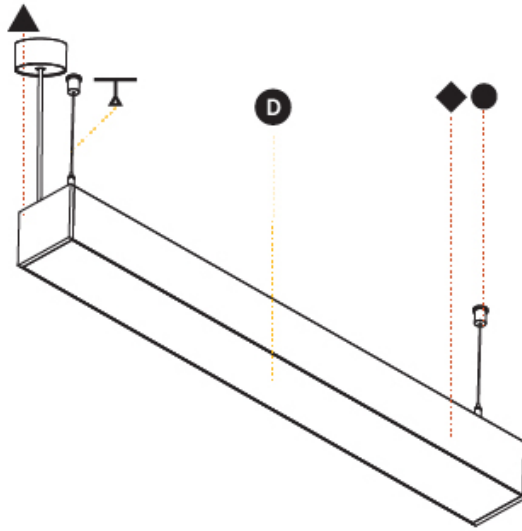

IDAHO 100 SUSPENSION

A300100-

PROJECT	_____
TYPE	_____
SPECIFIER	_____
QUANTITY	_____
DATE	_____