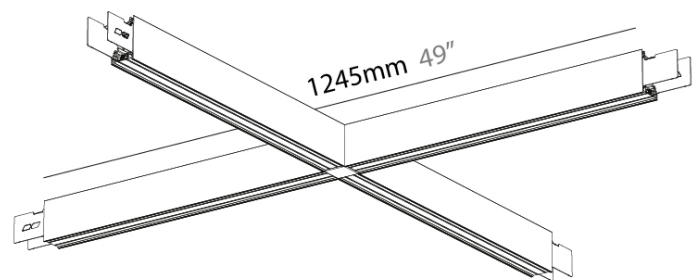

1. To build a product code in our configurator select the specify button on the base model # product page
2. To build a manual product code on this datasheet choose from the options listed below in blue font and add the suffix to the base model #

GENERAL

Series: Forties
Partner: Prolicht
Division: Architectural
Installation: Surface
Product Type: Linear Profiles
Mounting Location: Ceiling
Light Distribution: Direct

PHYSICAL

Shape: Rectangle
Length (mm): 1245
Length (in): 49
Width (mm): 1245
Width (in): 49
Height (mm): 76
Height (in): 3
Diffuser: Black Raster
Fixture Finish: [SSR / BKV / CWI / CRY / HAB / UFT / ITA / RUA / FTG / MYG / LOD / PUS / FRO / FUP / KIA / POP / BLS / SPG / MEY / GOH / CHC / COM / ABZ / JAG / OBR / MOS / ROR](#)
Accent Finish: [OPL / MPM / CMP / CGL](#)
Fixture Material: Aluminum Die Cast

ELECTRICAL

Lamp Type: LED
Input Wattage (W): 42
Total Output Wattage (W): 38.2
[Dimming: Non-dimming / DALI Dimming / MATTER Dimming](#)
Driver Included: Yes
Driver Location: Integrated
Driver Type: Constant Current - Universal
Driver Class: Class 2
Input Voltage (V): 120

LED

Color Temperature (°K): 2700-6500 Tunable White
Max. Delivered Lumen (lm): Max 5581
CRI: >90 CRI
Lamp Life (hrs): 50000

RATINGS AND CERTIFICATIONS

Certified By: Certified for North American Standards
IP rating: IP20