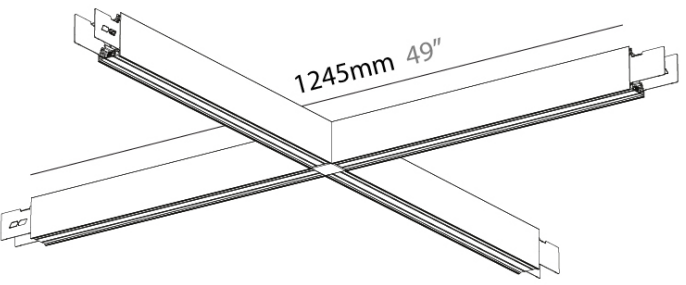

1. To build a product code in our configurator select the specify button on the base model # product page
2. To build a manual product code on this datasheet choose from the options listed below in blue font and add the suffix to the base model #

GENERAL

Series: Forties
Partner: Prolicht
Division: Architectural
Installation: Surface
Product Type: Linear Profiles
Mounting Location: Ceiling
Light Distribution: Direct

PHYSICAL

Shape: Rectangle
Length (mm): 1245
Length (in): 49
Width (mm): 1245
Width (in): 49
Height (mm): 76
Height (in): 3
Diffuser: Black Raster
Fixture Finish: [SSR / BKV / CWI / CRY / HAB / UFT / ITA / RUA / FTG / MYG / LOD / PUS / FRO / FUP / KIA / POP / BLS / SPG / MEY / GOH / CHC / COM / ABZ / JAG / OBR / MOS / ROR](#)
Accent Finish: [OPL / MPM / CMP / CGL](#)
Fixture Material: Aluminum Die Cast

ELECTRICAL

Lamp Type: LED
Input Wattage (W): 42
Total Output Wattage (W): 38.2
[Dimming: Non-dimming / DALI Dimming / MATTER Dimming](#)
Driver Included: Yes
Driver Location: Integrated
Driver Type: Constant Current - Universal
Driver Class: Class 2
Input Voltage (V): 120

LED

Color Temperature (°K): 2700-6500 Tunable White
Max. Delivered Lumen (lm): Max 5581
CRI: >90 CRI
Lamp Life (hrs): 50000

RATINGS AND CERTIFICATIONS

Certified By: Certified for North American Standards
IP rating: IP20