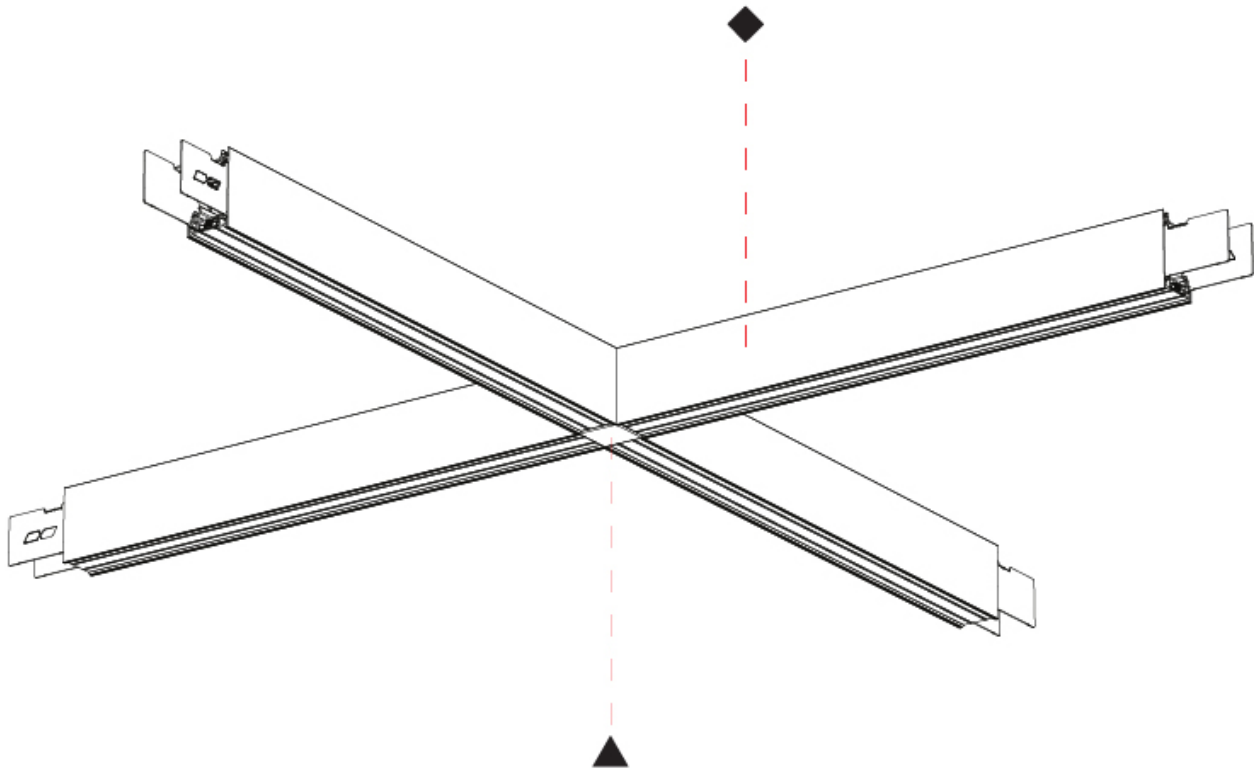

FORTIES SURFACE

A3001000-

PROJECT _____

TYPE _____

SPECIFIER _____

QUANTITY _____

DATE _____

A