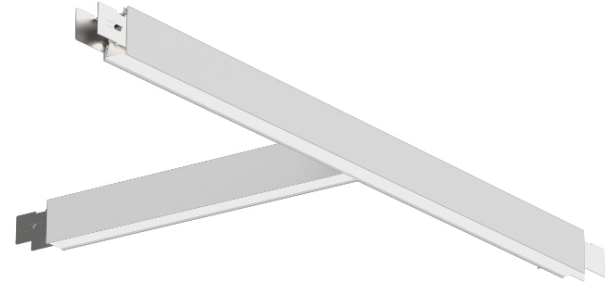

1. To build a product code in our configurator select the specify button on the base model # product page
2. To build a manual product code on this datasheet choose from the options listed below in blue font and add the suffix to the base model #

GENERAL
Series: Forties
Partner: Prolicht
Division: Architectural
Installation: Suspension
Product Type: Linear Profiles
Mounting Location: Ceiling
Light Distribution: Direct

PHYSICAL
Shape: Rectangle
Length (mm): 1245
Length (in): 49
Width (mm): 645
Width (in): 25 3/8
Height (mm): 76
Height (in): 3
Weight (kg): 3.3
Diffuser: [Opal](#) / [Microprism](#) / [Clear Microprism](#) / [Glare Control](#)
Fixture Finish: [SSR](#) / [BKV](#) / [CWI](#) / [CRY](#) / [HAB](#) / [UFT](#) / [ITA](#) / [RUA](#) / [FTG](#) / [MYG](#) / [LOD](#) / [PUS](#) / [FRO](#) / [FUP](#) / [KIA](#) / [POP](#) / [BLS](#) / [SPG](#) / [MEY](#) / [GOH](#) / [CHC](#) / [COM](#) / [ABZ](#) / [JAG](#) / [OBR](#) / [MOS](#) / [ROR](#)
Accent Finish: [OPL](#) / [MPM](#) / [CMP](#) / [CGL](#)
Fixture Material: Aluminum Die Cast

ELECTRICAL
Lamp Type: LED
Input Wattage (W): 44
Total Output Wattage (W): 40
Dimming: [Non-Dimming](#) / [0-10V Dimming](#) / [Phase Dimming](#) / [DALI Dimming](#) / [MATTER Dimming](#)
Driver Included: Yes
Driver Location: Integrated
Driver Type: Constant Current - Universal
Driver Class: Class 2
Input Voltage (V): 120

LED
Color Temperature (°K): [2700](#) / [3000](#) / [3500](#) / [4000](#)
Max. Delivered Lumen (lm): Max 6358
CRI: >90 CRI
Lamp Life (hrs): 50000

RATINGS AND CERTIFICATIONS
Certified By: Certified for North American Standards
IP rating: IP20