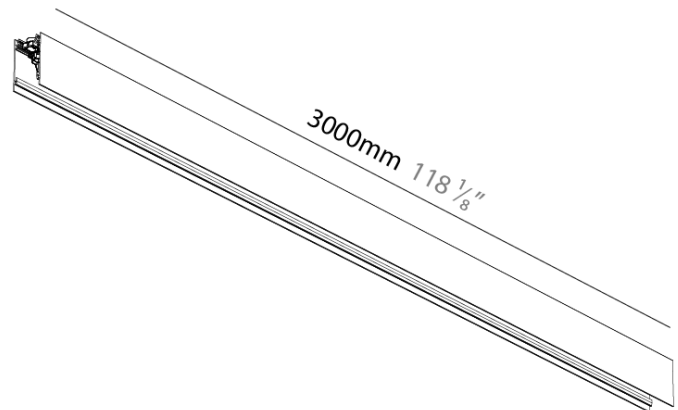

PROJECT
TYPE
SPECIFIER
QUANTITY
DATE

DESCRIPTION

Forties, Suspension Straight Module, 3,000mm/118 1/8", Indirect, 41.6W LED, 2700K / 3000K / 3500K / 4000K, Max 5713lm, Dimmable IP40, CRI:90

1. To build a product code in our configurator select the specify button on the base model # product page
2. To build a manual product code on this datasheet choose from the options listed below in blue font and add the suffix to the base model #

GENERAL

Series: Forties
Partner: Prolicht
Division: Architectural
Installation: Suspension
Product Type: Linear Profiles
Mounting Location: Ceiling
Light Distribution: Indirect

PHYSICAL

Shape: Rectangle
Length (mm): 3000
Length (in): 118 1/8
Width (mm): 45
Width (in): 1 3/4
Height (mm): 76
Height (in): 3
Fixture Finish: [SSR / BKV / CWI / CRY / HAB / UFT / ITA / RUA / FTG / MYG / LOD / PUS / FRO / FUP / KIA / POP / BLS / SPG / MEY / GOH / CHC / COM / ABZ / JAG / OBR / MOS / ROR](#)
Fixture Material: Aluminum Die Cast

ELECTRICAL

Lamp Type: LED
Input Wattage (W): 41.6
Total Output Wattage (W): 38.2
Dimming: [Non-Dimming / Phase Dimming / DALI Dimming / 0-10V Dimming / MATTER Dimming / Casambi](#)
Driver Included: Yes
Driver Location: Integrated
Driver Class: Class 2
Input Voltage (V): 120

LED

Color Temperature (°K): [2700 / 3000 / 3500 / 4000](#)
Max. Delivered Lumen (lm): Max 5713
CRI: >90 CRI
Lamp Life (hrs): 50000

RATINGS AND CERTIFICATIONS

Certified By: Certified for North American Standards
IP rating: IP40