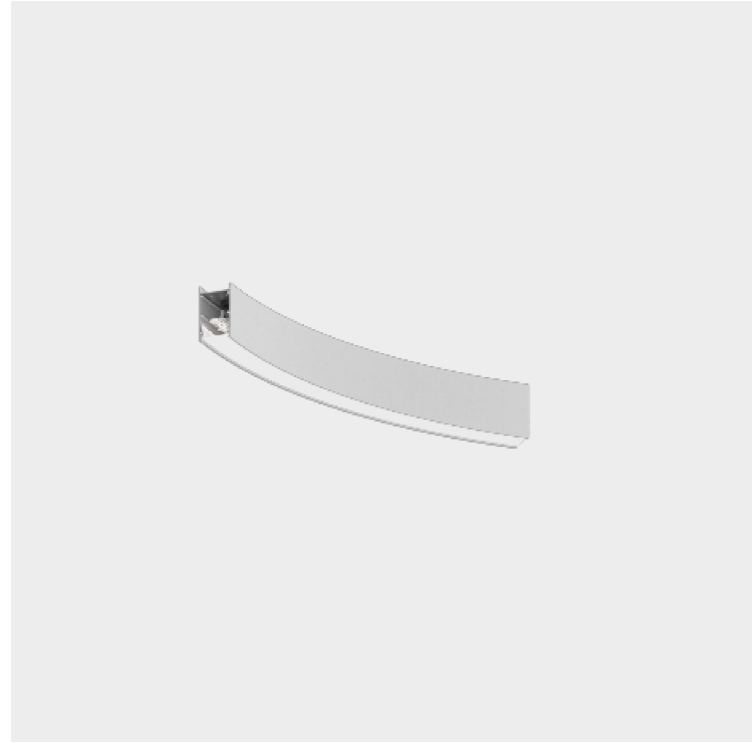

1. To build a product code in our configurator select the specify button on the base model # product page
2. To build a manual product code on this datasheet choose from the options listed below in blue font and add the suffix to the base model #

GENERAL

Series: Forties
Partner: Prolicht
Division: Architectural
Installation: Suspension
Product Type: Linear Profiles
Mounting Location: Ceiling
Light Distribution: Direct / Indirect

PHYSICAL

Shape: Rectangle
Length (mm): 1300
Length (in): 51 ³/₁₆
Width (mm): 45
Width (in): 1 ³/₄
Height (mm): 76
Height (in): 3
Weight (kg): 1.8
Diffuser: [Opal](#), [Prismatic](#), [Clear Prismatic](#)
Fixture Finish: [SSR / BKV / CWI / CRY / HAB / UFT / ITA / RUA / FTG / MYG / LOD / PUS / FRO / FUP / KIA / POP / BLS / SPG / MEY / GOH / CHC / COM / ABZ / JAG / OBR / MOS / ROR](#)
Accent Finish: [OPL / MPM / CMP](#)
Fixture Material: Aluminum Die Cast

ELECTRICAL

Lamp Type: LED
Input Wattage (W): 17
Total Output Wattage (W): 15.4
Dimming: [Non-Dimming / 0-10V Dimming / Phase Dimming / DALI Dimming / MATTER Dimming](#)
Driver Included: Yes
Driver Location: Integrated
Driver Type: Constant Current - Universal
Driver Class: Class 2
Input Voltage (V): 120

LED

Color Temperature (°K): [2700 / 3000 / 3500 / 4000](#)
Max. Delivered Lumen (lm): Max 2101
CRI: >90 CRI
Lamp Life (hrs): 50000

RATINGS AND CERTIFICATIONS

Certified By: Certified for North American Standards
IP rating: IP20