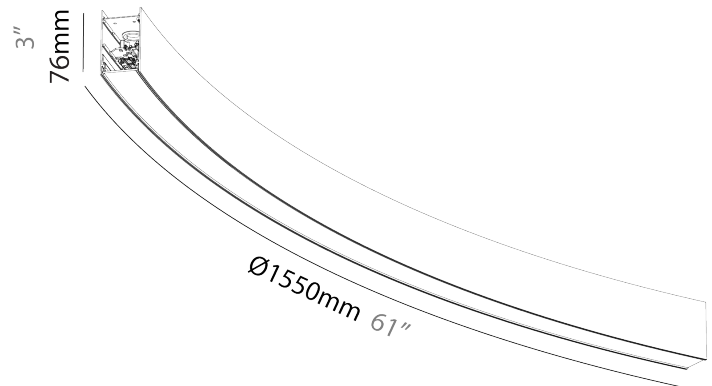

1. To build a product code in our configurator select the specify button on the base model # product page
2. To build a manual product code on this datasheet choose from the options listed below in blue font and add the suffix to the base model #

GENERAL

Series: Forties
Partner: Prolicht
Division: Architectural
Installation: Suspension
Product Type: Linear Profiles
Mounting Location: Ceiling
Light Distribution: Direct / Indirect

PHYSICAL

Shape: Rectangle
Length (mm): 1300
Length (in): 51 ³/₁₆
Width (mm): 45
Width (in): 1 ³/₄
Height (mm): 76
Height (in): 3
Weight (kg): 1.8
Diffuser: [Opal](#), [Prismatic](#), [Clear Prismatic](#)
Fixture Finish: [SSR / BKV / CWI / CRY / HAB / UFT / ITA / RUA / FTG / MYG / LOD / PUS / FRO / FUP / KIA / POP / BLS / SPG / MEY / GOH / CHC / COM / ABZ / JAG / OBR / MOS / ROR](#)
Accent Finish: [OPL / MPM / CMP](#)
Fixture Material: Aluminum Die Cast

ELECTRICAL

Lamp Type: LED
Input Wattage (W): 17
Total Output Wattage (W): 15.4
Dimming: [Non-Dimming / 0-10V Dimming / Phase Dimming / DALI Dimming / MATTER Dimming](#)
Driver Included: Yes
Driver Location: Integrated
Driver Type: Constant Current - Universal
Driver Class: Class 2
Input Voltage (V): 120

LED

Color Temperature (°K): [2700 / 3000 / 3500 / 4000](#)
Max. Delivered Lumen (lm): Max 2101
CRI: >90 CRI
Lamp Life (hrs): 50000

RATINGS AND CERTIFICATIONS

Certified By: Certified for North American Standards
IP rating: IP20