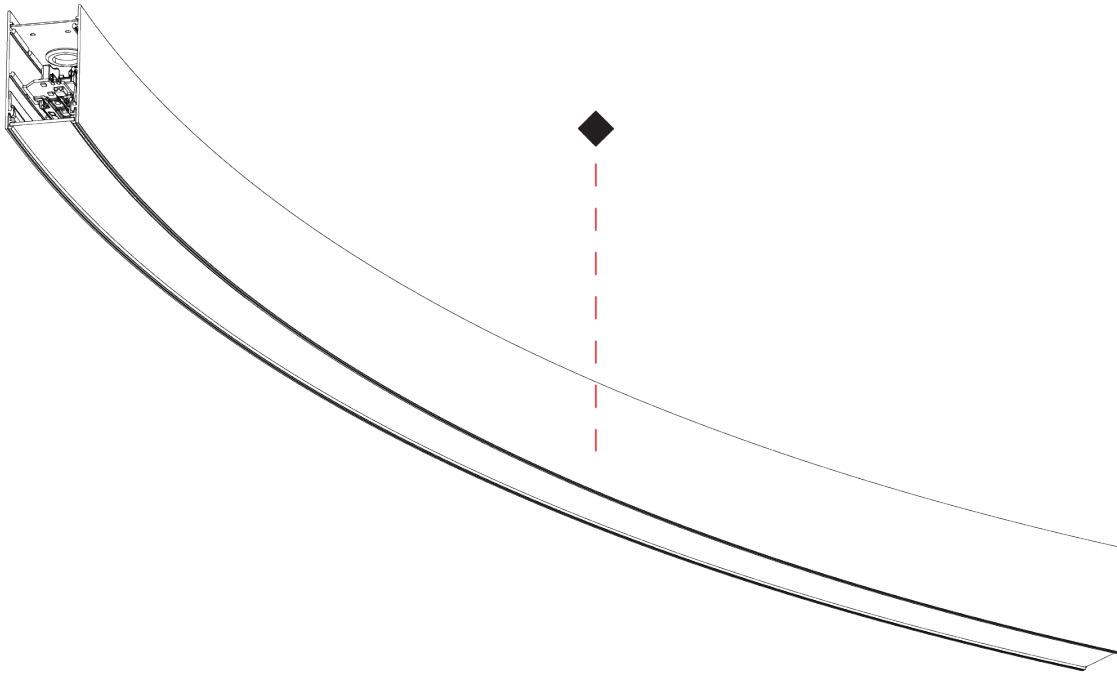

A3001008-

PROJECT

TYPE

SPECIFIER

QUANTITY

DATE

A