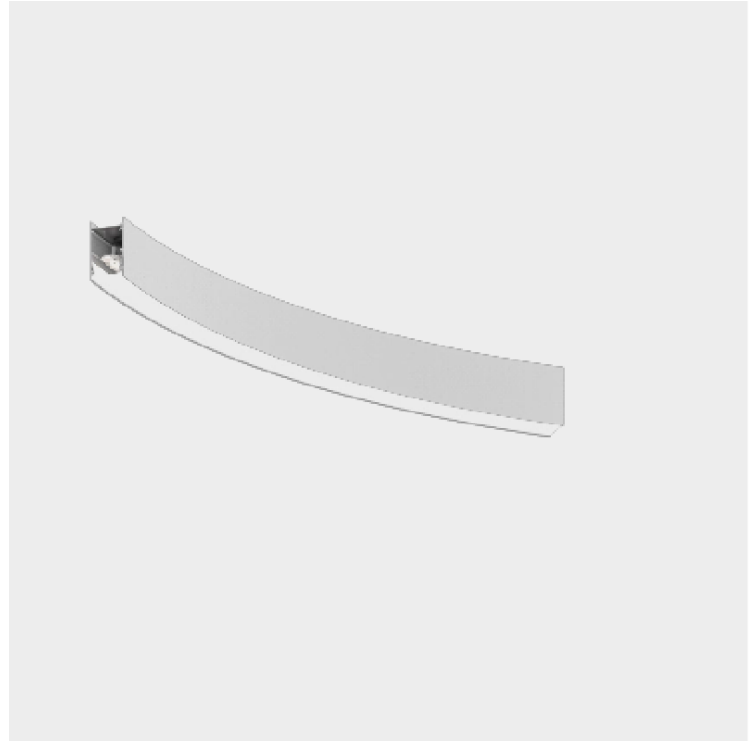

1. To build a product code in our configurator select the specify button on the base model # product page
2. To build a manual product code on this datasheet choose from the options listed below in blue font and add the suffix to the base model #

GENERAL

Series: Forties
Partner: Prolicht
Division: Architectural
Installation: Suspension
Product Type: Linear Profiles
Mounting Location: Ceiling
Light Distribution: Direct / Indirect

PHYSICAL

Shape: Rectangle
Length (mm): 2075
Length (in): 81 11/16
Width (mm): 45
Width (in): 1 3/4
Height (mm): 76
Height (in): 3
Weight (kg): 2.2
Diffuser: [Opal](#), [Prismatic](#), [Clear Prismatic](#)
Fixture Finish: [SSR / BKV / CWI / CRY / HAB / UFT / ITA / RUA / FTG / MYG / LOD / PUS / FRO / FUP / KIA / POP / BLS / SPG / MEY / GOH / CHC / COM / ABZ / JAG / OBR / MOS / ROR](#)
Accent Finish: [OPL / MPM / CMP](#)
Fixture Material: Aluminum Die Cast

ELECTRICAL

Lamp Type: LED
Input Wattage (W): 26
Total Output Wattage (W): 23.6
Dimming: [Non-Dimming / 0-10V Dimming / Phase Dimming / DALI Dimming / MATTER Dimming](#)
Driver Included: Yes
Driver Location: Integrated
Driver Type: Constant Current - Universal
Driver Class: Class 2
Input Voltage (V): 120

LED

Color Temperature (°K): [2700 / 3000 / 3500 / 4000](#)
Max. Delivered Lumen (lm): Max 3192
CRI: >90 CRI
Lamp Life (hrs): 50000

RATINGS AND CERTIFICATIONS

Certified By: Certified for North American Standards
IP rating: IP20