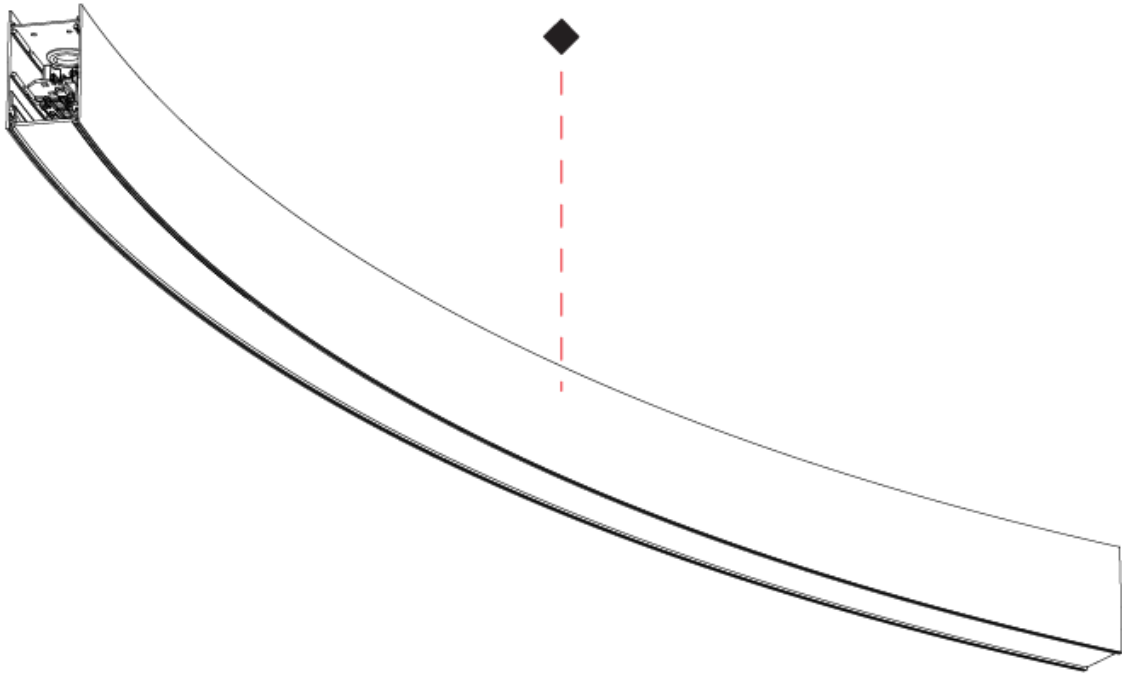

A3001010-

PROJECT _____

TYPE _____

SPECIFIER _____

QUANTITY _____

DATE _____

A