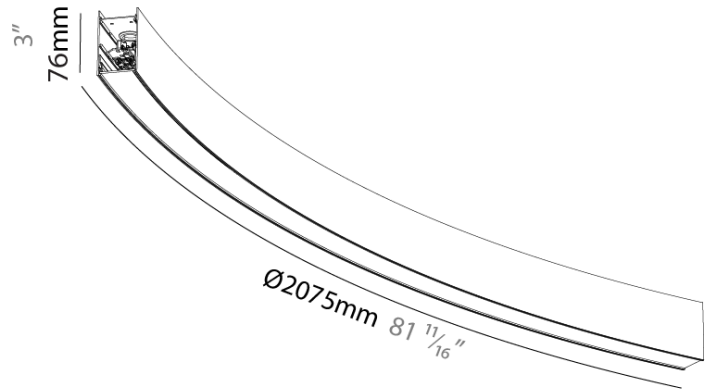

1. To build a product code in our configurator select the specify button on the base model # product page
2. To build a manual product code on this datasheet choose from the options listed below in blue font and add the suffix to the base model #

GENERAL

Series: Forties
Partner: Prolicht
Division: Architectural
Installation: Suspension
Product Type: Linear Profiles
Mounting Location: Ceiling
Light Distribution: Direct / Indirect

PHYSICAL

Shape: Rectangle
Length (mm): 2075
Length (in): 81 11/16
Width (mm): 45
Width (in): 1 3/4
Height (mm): 76
Height (in): 3
Weight (kg): 2.2
Diffuser: [Opal](#), [Prismatic](#), [Clear Prismatic](#)
Fixture Finish: [SSR / BKV / CWI / CRY / HAB / UFT / ITA / RUA / FTG / MYG / LOD / PUS / FRO / FUP / KIA / POP / BLS / SPG / MEY / GOH / CHC / COM / ABZ / JAG / OBR / MOS / ROR](#)
Accent Finish: [OPL / MPM / CMP](#)
Fixture Material: Aluminum Die Cast

ELECTRICAL

Lamp Type: LED
Input Wattage (W): 26
Total Output Wattage (W): 23.6
Dimming: [Non-Dimming / 0-10V Dimming / Phase Dimming / DALI Dimming / MATTER Dimming](#)
Driver Included: Yes
Driver Location: Integrated
Driver Type: Constant Current - Universal
Driver Class: Class 2
Input Voltage (V): 120

LED

Color Temperature (°K): [2700 / 3000 / 3500 / 4000](#)
Max. Delivered Lumen (lm): Max 3192
CRI: >90 CRI
Lamp Life (hrs): 50000

RATINGS AND CERTIFICATIONS

Certified By: Certified for North American Standards
IP rating: IP20