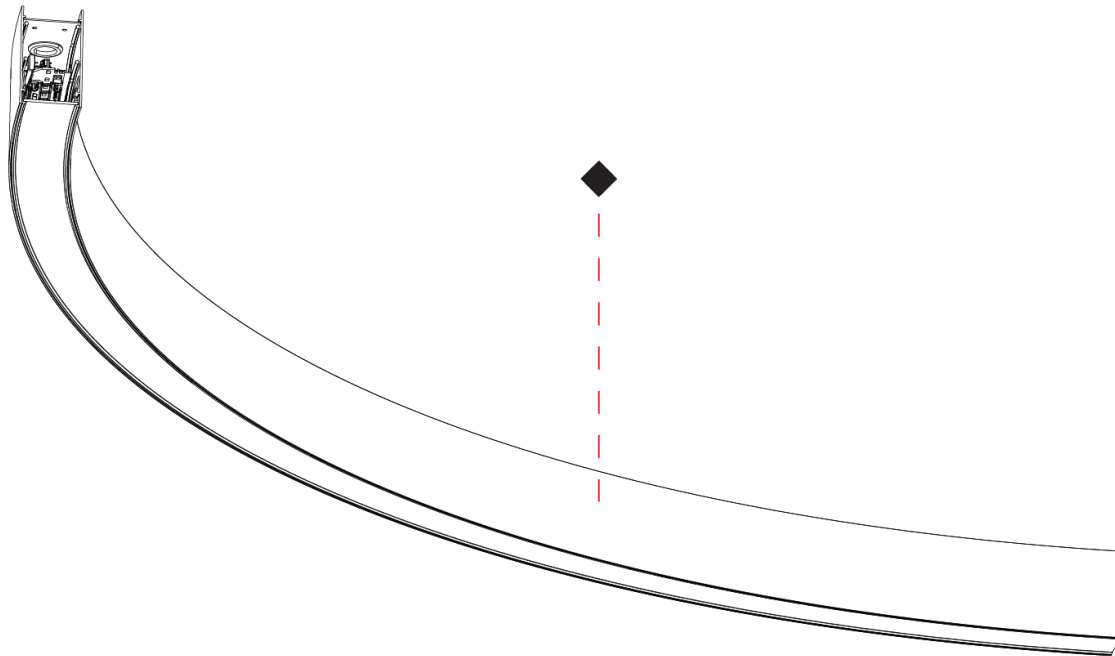

A3001013-

PROJECT	_____
TYPE	_____
SPECIFIER	_____
QUANTITY	_____
DATE	_____