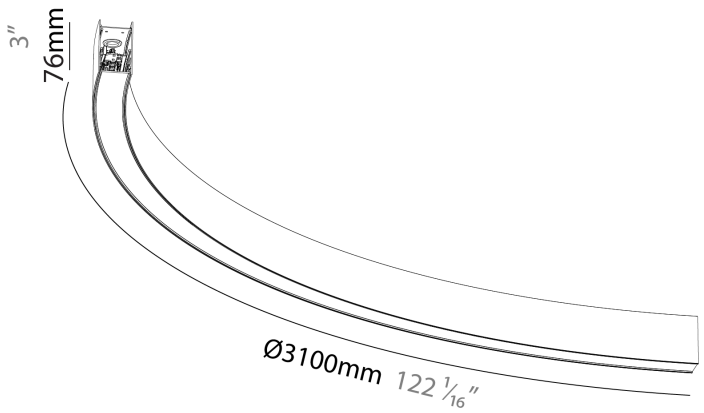

1. To build a product code in our configurator select the specify button on the base model # product page
2. To build a manual product code on this datasheet choose from the options listed below in blue font and add the suffix to the base model #

GENERAL
Series: Forties
Partner: Prolicht
Division: Architectural
Installation: Suspension
Product Type: Linear Profiles
Mounting Location: Ceiling
Light Distribution: Direct / Indirect

PHYSICAL
Shape: Rectangle
Length (mm): 3100
Length (in): 122 1/16
Width (mm): 45
Width (in): 1 3/4
Height (mm): 76
Height (in): 3
Weight (kg): 2.2
Diffuser: [Opal](#), [Prismatic](#), [Clear Prismatic](#)
Fixture Finish: [SSR / BKV / CWI / CRY / HAB / UFT / ITA / RUA / FTG / MYG / LOD / PUS / FRO / FUP / KIA / POP / BLS / SPG / MEY / GOH / CHC / COM / ABZ / JAG / OBR / MOS / ROR](#)
Accent Finish: [OPL / MPM / CMP](#)
Fixture Material: Aluminum Die Cast

ELECTRICAL
Lamp Type: LED
Input Wattage (W): 88
Total Output Wattage (W): 80
Dimming: [Non-Dimming / 0-10V Dimming / Phase Dimming / DALI Dimming / MATTER Dimming](#)
Driver Included: Yes
Driver Location: Integrated
Driver Type: Constant Current - Universal
Driver Class: Class 2
Input Voltage (V): 120

LED
Color Temperature (°K): [2700 / 3000 / 3500 / 4000](#)
Max. Delivered Lumen (lm): Max 11045
CRI: >90 CRI
Lamp Life (hrs): 50000

RATINGS AND CERTIFICATIONS
Certified By: Certified for North American Standards
IP rating: IP20