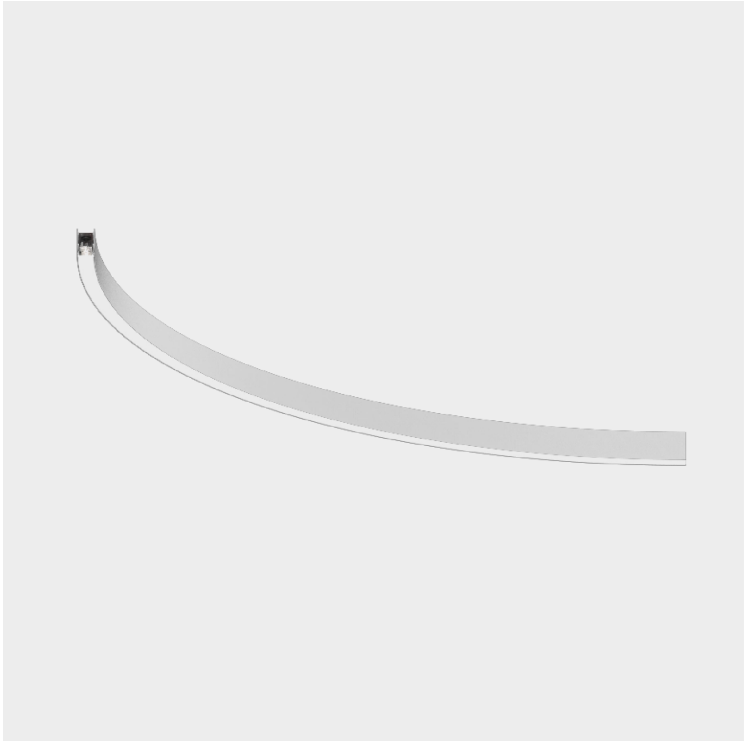

1. To build a product code in our configurator select the specify button on the base model # product page
2. To build a manual product code on this datasheet choose from the options listed below in blue font and add the suffix to the base model #

GENERAL
Series: Forties
Partner: Prolicht
Division: Architectural
Installation: Suspension
Product Type: Linear Profiles
Mounting Location: Ceiling
Light Distribution: Direct / Indirect

PHYSICAL
Shape: Rectangle
Length (mm): 3100
Length (in): 122 1/16
Width (mm): 45
Width (in): 1 3/4
Height (mm): 76
Height (in): 3
Weight (kg): 2.2
Diffuser: [Opal](#), [Prismatic](#), [Clear Prismatic](#)
Fixture Finish: [SSR / BKV / CWI / CRY / HAB / UFT / ITA / RUA / FTG / MYG / LOD / PUS / FRO / FUP / KIA / POP / BLS / SPG / MEY / GOH / CHC / COM / ABZ / JAG / OBR / MOS / ROR](#)
Accent Finish: [OPL / MPM / CMP](#)
Fixture Material: Aluminum Die Cast

ELECTRICAL
Lamp Type: LED
Input Wattage (W): 88
Total Output Wattage (W): 80
Dimming: [Non-Dimming / 0-10V Dimming / Phase Dimming / DALI Dimming / MATTER Dimming](#)
Driver Included: Yes
Driver Location: Integrated
Driver Type: Constant Current - Universal
Driver Class: Class 2
Input Voltage (V): 120

LED
Color Temperature (°K): [2700 / 3000 / 3500 / 4000](#)
Max. Delivered Lumen (lm): Max 11045
CRI: >90 CRI
Lamp Life (hrs): 50000

RATINGS AND CERTIFICATIONS
Certified By: Certified for North American Standards
IP rating: IP20