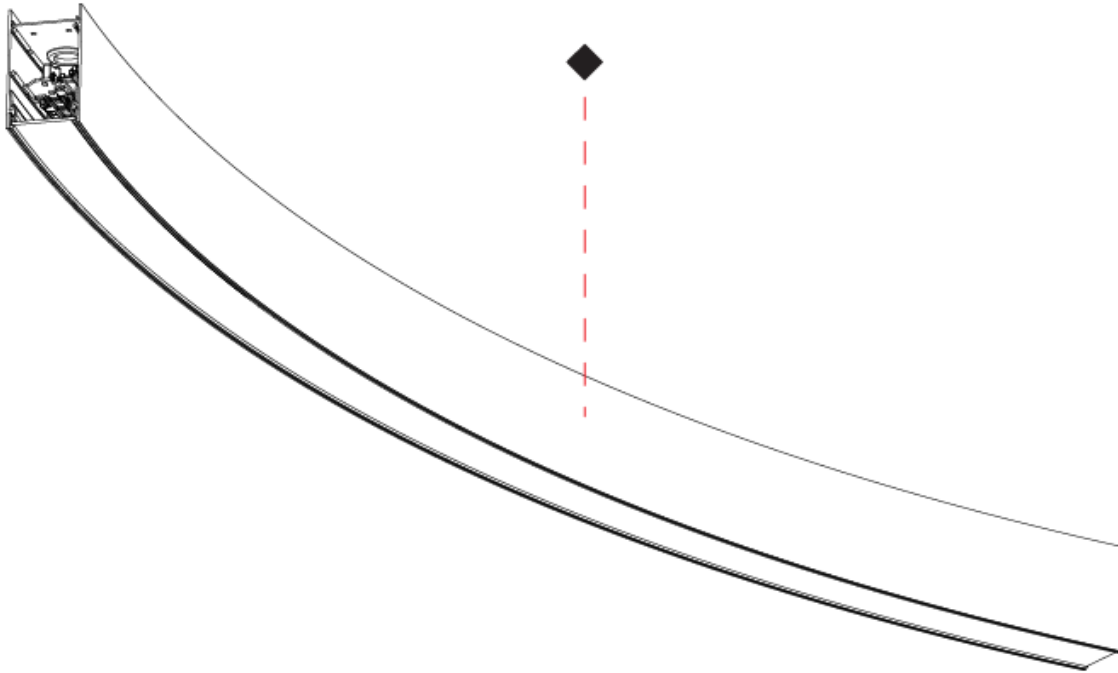

A3001014-

PROJECT _____

TYPE _____

SPECIFIER _____

QUANTITY _____

DATE _____