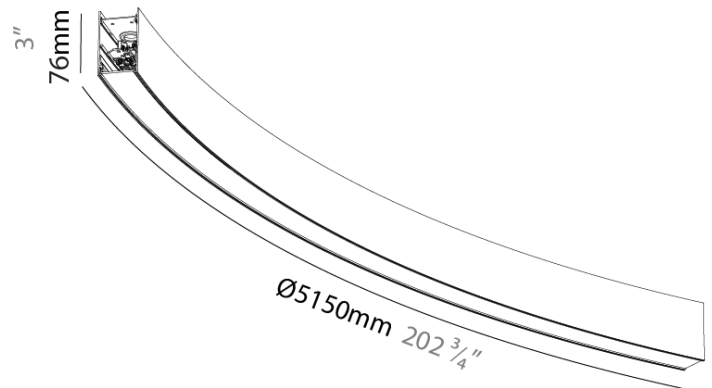

1. To build a product code in our configurator select the specify button on the base model # product page
2. To build a manual product code on this datasheet choose from the options listed below in blue font and add the suffix to the base model #

GENERAL
Series: Forties
Partner: Prolicht
Division: Architectural
Installation: Suspension
Product Type: Linear Profiles
Mounting Location: Ceiling
Light Distribution: Direct / Indirect

PHYSICAL
Shape: Rectangle
Length (mm): 5150
Length (in): 202 3/4
Width (mm): 45
Width (in): 1 3/4
Height (mm): 76
Height (in): 3
Weight (kg): 2.2
Diffuser: [Opal](#), [Prismatic](#), [Clear Prismatic](#)
Fixture Finish: [SSR / BKV / CWI / CRY / HAB / UFT / ITA / RUA / FTG / MYG / LOD / PUS / FRO / FUP / KIA / POP / BLS / SPG / MEY / GOH / CHC / COM / ABZ / JAG / OBR / MOS / ROR](#)
Accent Finish: [OPL / MPM / CMP](#)
Fixture Material: Aluminum Die Cast

ELECTRICAL
Lamp Type: LED
Input Wattage (W): 71
Total Output Wattage (W): 64.5
Driver Included: Yes
Driver Location: Integrated
Driver Type: Constant Current - Universal
Driver Class: Class 2
Input Voltage (V): 120

LED
Color Temperature (°K): [2700 / 3000 / 3500 / 4000](#)
Max. Delivered Lumen (lm): Max 8861
CRI: >90 CRI
Lamp Life (hrs): 50000

RATINGS AND CERTIFICATIONS
Certified By: Certified for North American Standards
IP rating: IP20