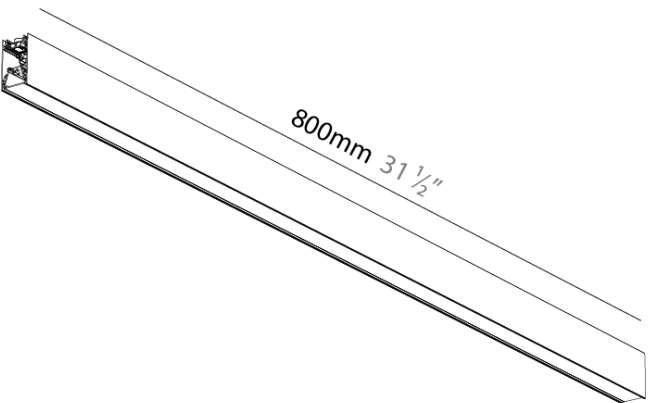

GENERAL

Series: Forties
Partner: Prolicht
Division: Architectural
Installation: Suspension
Product Type: Linear Profiles
Mounting Location: Ceiling
Light Distribution: Direct / Indirect

PHYSICAL

Shape: Rectangle
Length (mm): 800
Length (in): 31 1/2
Width (mm): 45
Width (in): 1 3/4
Height (mm): 76
Height (in): 3
Weight (kg): 1.4

Diffuser: Opal, Prismatic, Clear Prismatic, Raster Black, Glare Control, Wallwash Right, Wallwash Left, Wallwash Double Asymmetric
Fixture Finish: SSR / BKV / CWI / CRY / HAB / UFT / ITA / RUA / FTG / MYG / LOD / PUS / FRO / FUP / KIA / POP / BLS / SPG / MEY / GOH / CHC / COM / ABZ / JAG / OBR / MOS / ROR
Accent Finish: OPL / MPM / CMP / RBK / GCL / WWR / WWL / WDA
Fixture Material: Aluminum Die Cast

ELECTRICAL

Lamp Type: LED
Input Wattage (W): 15
Total Output Wattage (W): 13.7
Dimming: Non-dimming / DALI Dimming / MATTER Dimming
Driver Included: Yes
Driver Location: Integrated
Driver Type: Constant Current - Universal
Driver Class: Class 2
Input Voltage (V): 120

LED

Color Temperature (°K): 2700-6500 Tunable White
Max. Delivered Lumen (lm): Max 2046
CRI: >90 CRI
Lamp Life (hrs): 50000

RATINGS AND CERTIFICATIONS

Certified By: Certified for North American Standards
IP rating: IP40