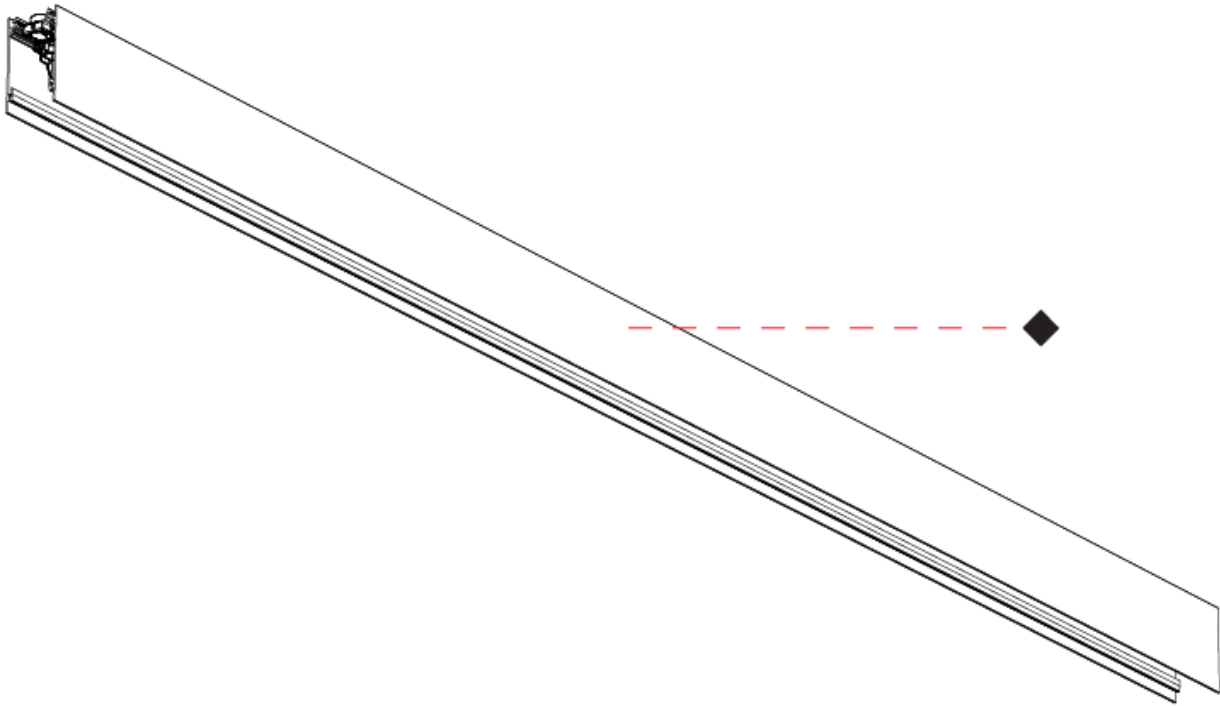

A3001016-

PROJECT

TYPE

SPECIFIER

QUANTITY

DATE

A