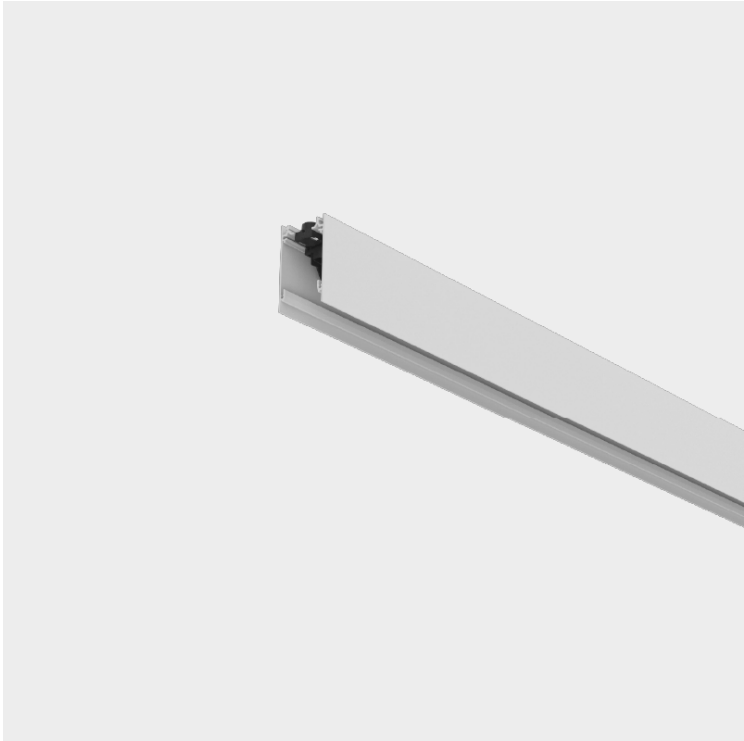

DESCRIPTION
Forties, Suspension Straight Module, 800mm/31 1/2", Indirect, 6W LED, Tunable White (2700K - 6500K), Max. 845lm, Dimmable IP40, CRI:90

1. To build a product code in our configurator select the specify button on the base model # product page
2. To build a manual product code on this datasheet choose from the options listed below in blue font and add the suffix to the base model #

GENERAL
Series: Forties
Partner: Prolicht
Division: Architectural
Installation: Suspension
Product Type: Linear Profiles
Mounting Location: Ceiling
Light Distribution: Indirect

PHYSICAL
Shape: Rectangle
Length (mm): 800
Length (in): 31 1/2
Width (mm): 45
Width (in): 1 3/4
Height (mm): 76
Height (in): 3
Weight (kg): 1.4
Fixture Finish: [SSR / BKV / CWI / CRY / HAB / UFT / ITA / RUA / FTG / MYG / LOD / PUS / FRO / FUP / KIA / POP / BLS / SPG / MEY / GOH / CHC / COM / ABZ / JAG / OBR / MOS / ROR](#)
Fixture Material: Aluminum Die Cast

ELECTRICAL
Lamp Type: LED
Input Wattage (W): 6
Total Output Wattage (W): 5.4
[Dimming: Non-dimming / DALI Dimming / MATTER Dimming](#)
Driver Included: Yes
Driver Location: Integrated
Driver Type: Constant Current - Universal
Driver Class: Class 2
Input Voltage (V): 120
Constant Current (MA): 150mA

LED
Color Temperature (°K): 2700-6500 Tunable White
Max. Delivered Lumen (lm): Max 845
CRI: >90 CRI
Lamp Life (hrs): 50000

RATINGS AND CERTIFICATIONS
Certified By: Certified for North American Standards
IP rating: IP40