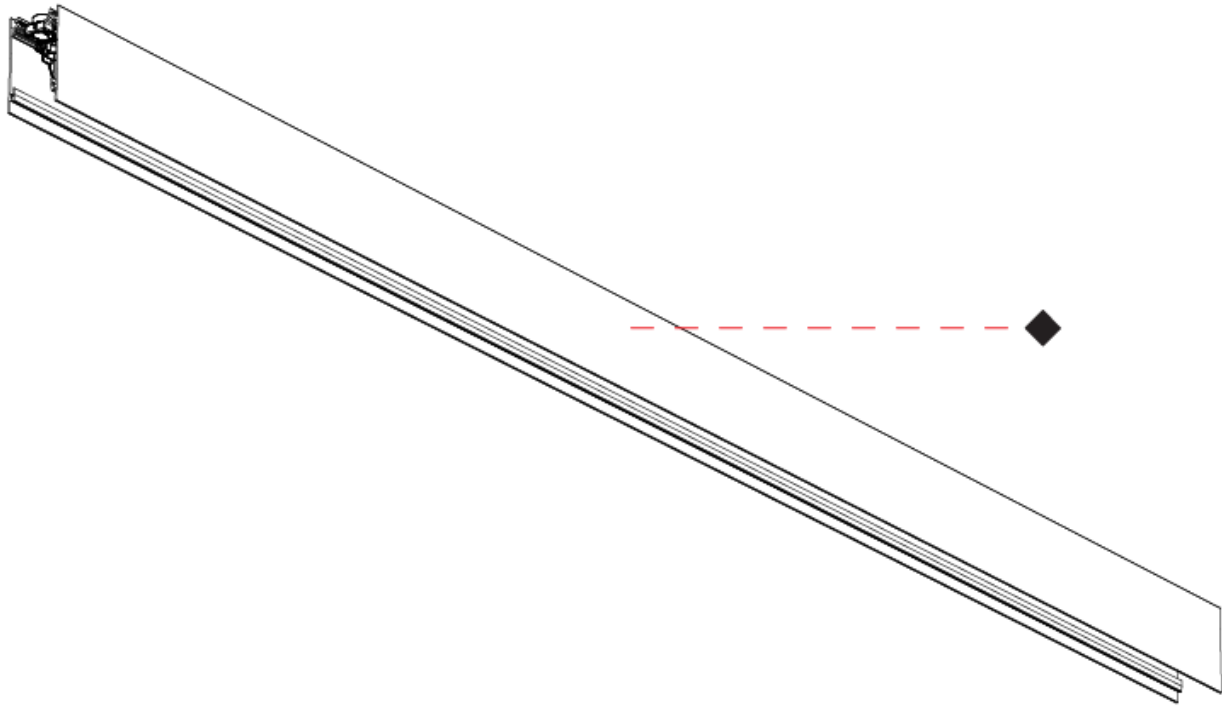

A3001016-

PROJECT

TYPE

SPECIFIER

QUANTITY

DATE

A