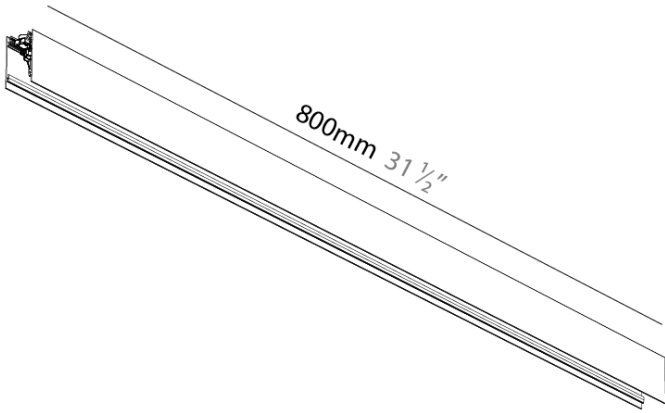

DESCRIPTION
Forties, Suspension Straight Module, 800mm/31 1/2", Indirect, 6W LED, Tunable White (2700K - 6500K), Max. 845lm, Dimmable IP40, CRI:90

1. To build a product code in our configurator select the specify button on the base model # product page
2. To build a manual product code on this datasheet choose from the options listed below in blue font and add the suffix to the base model #

GENERAL
Series: Forties
Partner: Prolicht
Division: Architectural
Installation: Suspension
Product Type: Linear Profiles
Mounting Location: Ceiling
Light Distribution: Indirect

PHYSICAL
Shape: Rectangle
Length (mm): 800
Length (in): 31 1/2
Width (mm): 45
Width (in): 1 3/4
Height (mm): 76
Height (in): 3
Weight (kg): 1.4
Fixture Finish: [SSR / BKV / CWI / CRY / HAB / UFT / ITA / RUA / FTG / MYG / LOD / PUS / FRO / FUP / KIA / POP / BLS / SPG / MEY / GOH / CHC / COM / ABZ / JAG / OBR / MOS / ROR](#)
Fixture Material: Aluminum Die Cast

ELECTRICAL
Lamp Type: LED
Input Wattage (W): 6
Total Output Wattage (W): 5.4
[Dimming: Non-dimming / DALI Dimming / MATTER Dimming](#)
Driver Included: Yes
Driver Location: Integrated
Driver Type: Constant Current - Universal
Driver Class: Class 2
Input Voltage (V): 120
Constant Current (MA): 150mA

LED
Color Temperature (°K): 2700-6500 Tunable White
Max. Delivered Lumen (lm): Max 845
CRI: >90 CRI
Lamp Life (hrs): 50000

RATINGS AND CERTIFICATIONS
Certified By: Certified for North American Standards
IP rating: IP40