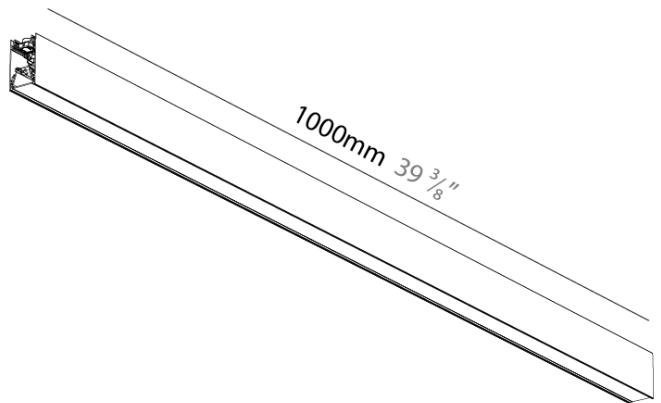

GENERAL

Series: Forties
Partner: Prolicht
Division: Architectural
Installation: Suspension
Product Type: Linear Profiles
Mounting Location: Ceiling
Light Distribution: Direct / Indirect

PHYSICAL

Shape: Rectangle
Length (mm): 1000
Length (in): 39 3/8
Width (mm): 45
Width (in): 1 3/4
Height (mm): 76
Height (in): 3
Weight (kg): 1.8
Diffuser: Opal, Prismatic, Clear Prismatic, Raster Black, Glare Control, Wallwash Right, Wallwash Left, Wallwash Double Asymmetric
Fixture Finish: SSR / BKV / CWI / CRY / HAB / UFT / ITA / RUA / FTG / MYG / LOD / PUS / FRO / FUP / KIA / POP / BLS / SPG / MEY / GOH / CHC / COM / ABZ / JAG / OBR / MOS / ROR
Accent Finish: OPL / MPM / CMP / RBK / GCL / WWR / WWL / WDA
Fixture Material: Aluminum Die Cast

ELECTRICAL

Lamp Type: LED
Input Wattage (W): 19
Total Output Wattage (W): 17.3
Dimming: Non-dimming / DALI Dimming / MATTER Dimming
Driver Included: Yes
Driver Location: Integrated
Driver Type: Constant Current - Universal
Driver Class: Class 2
Input Voltage (V): 120

LED

Color Temperature (°K): 2700-6500 Tunable White
Max. Delivered Lumen (lm): Max 2624
CRI: >90 CRI
Lamp Life (hrs): 50000

RATINGS AND CERTIFICATIONS

Certified By: Certified for North American Standards
IP rating: IP40