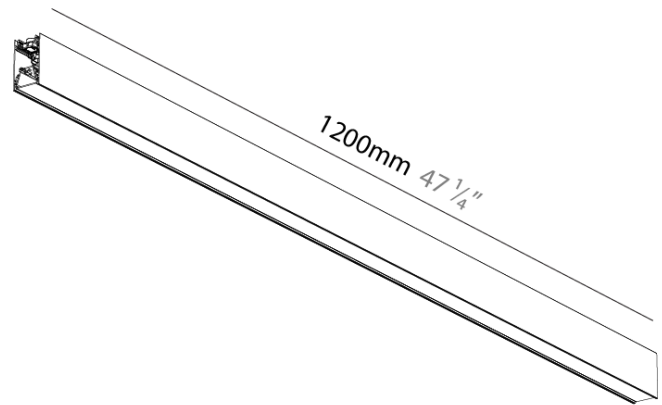

GENERAL
Series: Forties
Partner: Prolicht
Division: Architectural
Installation: Suspension
Product Type: Linear Profiles
Mounting Location: Ceiling
Light Distribution: Direct / Indirect

PHYSICAL
Shape: Rectangle
Length (mm): 1200
Length (in): 47 1/4
Width (mm): 45
Width (in): 1 3/4
Height (mm): 76
Height (in): 3
Weight (kg): 1.8
Diffuser: Opal, Prismatic, Clear Prismatic, Raster Black, Glare Control, Wallwash Right, Wallwash Left, Wallwash Double Asymmetric
Fixture Finish: SSR / BKV / CWI / CRY / HAB / UFT / ITA / RUA / FTG / MYG / LOD / PUS / FRO / FUP / KIA / POP / BLS / SPG / MEY / GOH / CHC / COM / ABZ / JAG / OBR / MOS / ROR
Accent Finish: OPL / MPM / CMP / RBK / GCL / WWR / WWL / WDA
Fixture Material: Aluminum Die Cast

ELECTRICAL
Lamp Type: LED
Input Wattage (W): 23
Total Output Wattage (W): 20.9
Dimming: Non-dimming / DALI Dimming / MATTER Dimming
Driver Included: Yes
Driver Location: Integrated
Driver Type: Constant Current - Universal
Driver Class: Class 2
Input Voltage (V): 120

LED
Color Temperature (°K): 2700-6500 Tunable White
Max. Delivered Lumen (lm): Max 3209
CRI: >90 CRI
Lamp Life (hrs): 50000

RATINGS AND CERTIFICATIONS
Certified By: Certified for North American Standards
IP rating: IP40