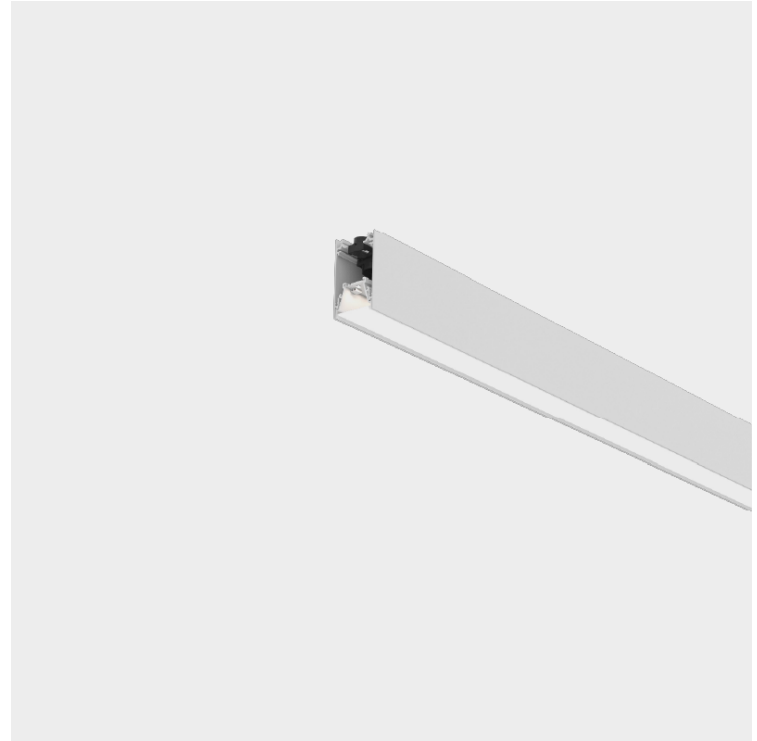

GENERAL
Series: Forties
Partner: Prolicht
Division: Architectural
Installation: Suspension
Product Type: Linear Profiles
Mounting Location: Ceiling
Light Distribution: Direct / Indirect

PHYSICAL
Shape: Rectangle
Length (mm): 1200
Length (in): 47 1/4
Width (mm): 45
Width (in): 1 3/4
Height (mm): 76
Height (in): 3
Weight (kg): 1.8
Diffuser: Opal, Prismatic, Clear Prismatic, Raster Black, Glare Control, Wallwash Right, Wallwash Left, Wallwash Double Asymmetric
Fixture Finish: SSR / BKV / CWI / CRY / HAB / UFT / ITA / RUA / FTG / MYG / LOD / PUS / FRO / FUP / KIA / POP / BLS / SPG / MEY / GOH / CHC / COM / ABZ / JAG / OBR / MOS / ROR
Accent Finish: OPL / MPM / CMP / RBK / GCL / WWR / WWL / WDA
Fixture Material: Aluminum Die Cast

ELECTRICAL
Lamp Type: LED
Input Wattage (W): 23
Total Output Wattage (W): 20.9
Dimming: Non-dimming / DALI Dimming / MATTER Dimming
Driver Included: Yes
Driver Location: Integrated
Driver Type: Constant Current - Universal
Driver Class: Class 2
Input Voltage (V): 120

LED
Color Temperature (°K): 2700-6500 Tunable White
Max. Delivered Lumen (lm): Max 3209
CRI: >90 CRI
Lamp Life (hrs): 50000

RATINGS AND CERTIFICATIONS
Certified By: Certified for North American Standards
IP rating: IP40