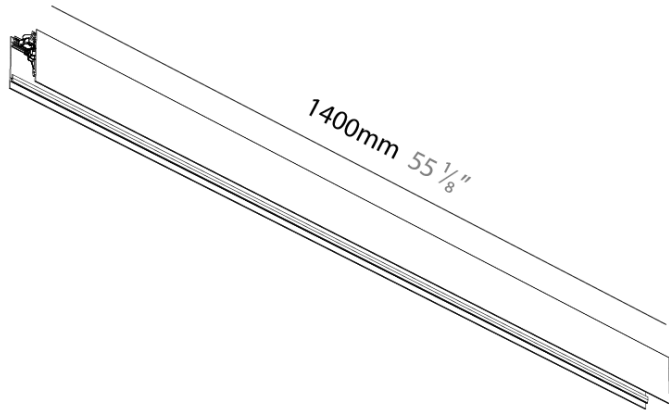

DESCRIPTION
Forties, Suspension Straight Module, 1,400mm/55 1/8", Indirect, 13W LED, Tunable White (2700K - 6500K) , Max 1690lm, Dimmable IP40, CRI:90

1. To build a product code in our configurator select the specify button on the base model # product page
2. To build a manual product code on this datasheet choose from the options listed below in blue font and add the suffix to the base model #

GENERAL
Series: Forties
Partner: Prolicht
Division: Architectural
Installation: Suspension
Product Type: Linear Profiles
Mounting Location: Ceiling
Light Distribution: Indirect

PHYSICAL
Shape: Rectangle
Length (mm): 1400
Length (in): 55 1/8
Width (mm): 45
Width (in): 1 3/4
Height (mm): 76
Height (in): 3
Weight (kg): 1.8
Fixture Finish: SSR / BKV / CWI / CRY / HAB / UFT / ITA / RUA / FTG / MYG / LOD / PUS / FRO / FUP / KIA / POP / BLS / SPG / MEY / GOH / CHC / COM / ABZ / JAG / OBR / MOS / ROR
Fixture Material: Aluminum Die Cast

ELECTRICAL
Lamp Type: LED
Input Wattage (W): 13
Total Output Wattage (W): 11.9
Dimming: [Non-dimming](#) / [DALI Dimming](#) / [MATTER Dimming](#)
Driver Included: Yes
Driver Location: Integrated
Driver Type: Constant Current - Universal
Driver Class: Class 2
Input Voltage (V): 120
Constant Current (MA): 150mA

LED
Color Temperature (°K): 2700-6500 Tunable White
Max. Delivered Lumen (lm): Max 1690
CRI: >90 CRI
Lamp Life (hrs): 50000

RATINGS AND CERTIFICATIONS
Certified By: Certified for North American Standards
IP rating: IP40