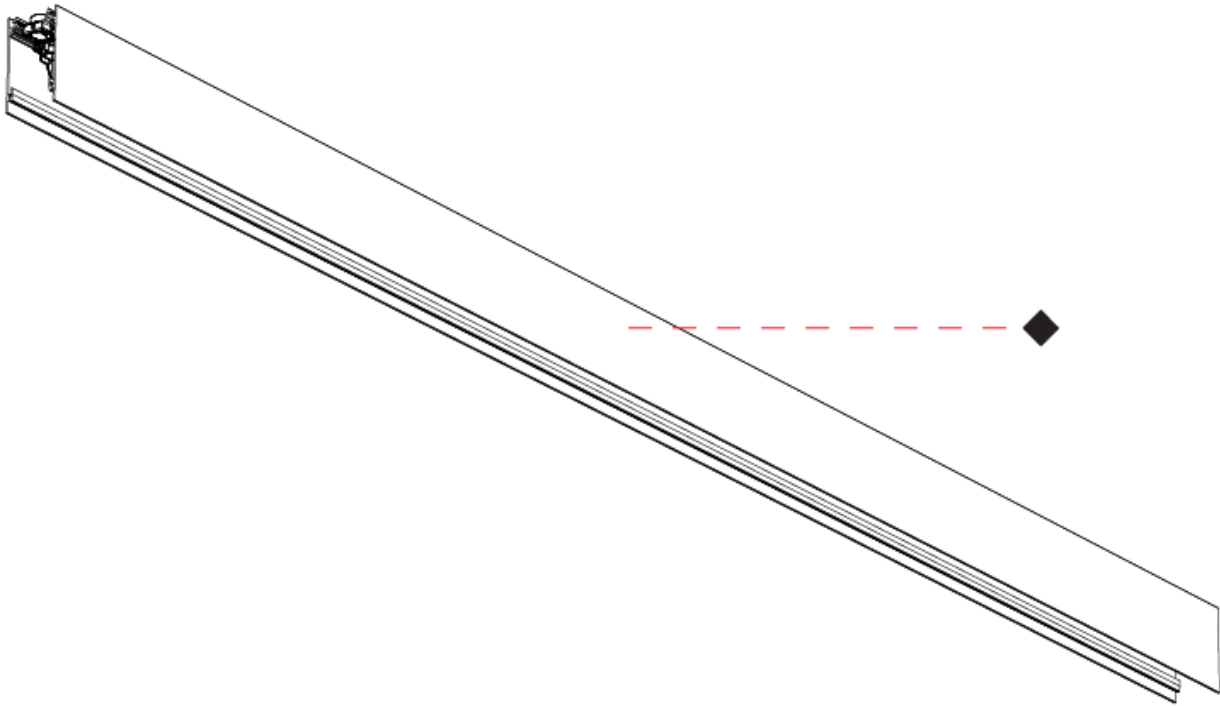

A3001022-

PROJECT

TYPE

SPECIFIER

QUANTITY

DATE

A