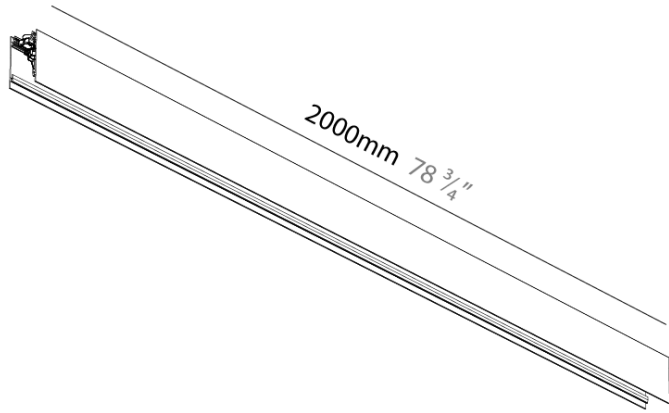

PROJECT
TYPE
SPECIFIER
QUANTITY
DATE

DESCRIPTION
Forties, Suspension Straight Module, 2,000mm/78 3/4", Indirect, 19W LED, Tunable White (2700K - 6500K), Max 2535lm, Dimmable IP40, CRI:90

1. To build a product code in our configurator select the specify button on the base model # product page
2. To build a manual product code on this datasheet choose from the options listed below in blue font and add the suffix to the base model #

GENERAL
Series: Forties
Partner: Prolicht
Division: Architectural
Installation: Suspension
Product Type: Linear Profiles
Mounting Location: Ceiling
Light Distribution: Indirect

PHYSICAL
Shape: Rectangle
Length (mm): 2000
Length (in): 78 3/4
Width (mm): 45
Width (in): 1 3/4
Height (mm): 76
Height (in): 3
Fixture Finish: [SSR / BKV / CWI / CRY / HAB / UFT / ITA / RUA / FTG / MYG / LOD / PUS / FRO / FUP / KIA / POP / BLS / SPG / MEY / GOH / CHC / COM / ABZ / JAG / OBR / MOS / ROR](#)
Fixture Material: Aluminum Die Cast

ELECTRICAL
Lamp Type: LED
Input Wattage (W): 19
Total Output Wattage (W): 17.3
Dimming: [Non-dimming / DALI Dimming / MATTER Dimming](#)
Driver Included: Yes
Driver Location: Integrated
Driver Type: Constant Current - Universal
Driver Class: Class 2
Input Voltage (V): 120

LED
Color Temperature (°K): 2700-6500 Tunable White
Max. Delivered Lumen (lm): Max 2535
CRI: >90 CRI
Lamp Life (hrs): 50000

RATINGS AND CERTIFICATIONS
Certified By: Certified for North American Standards
IP rating: IP40