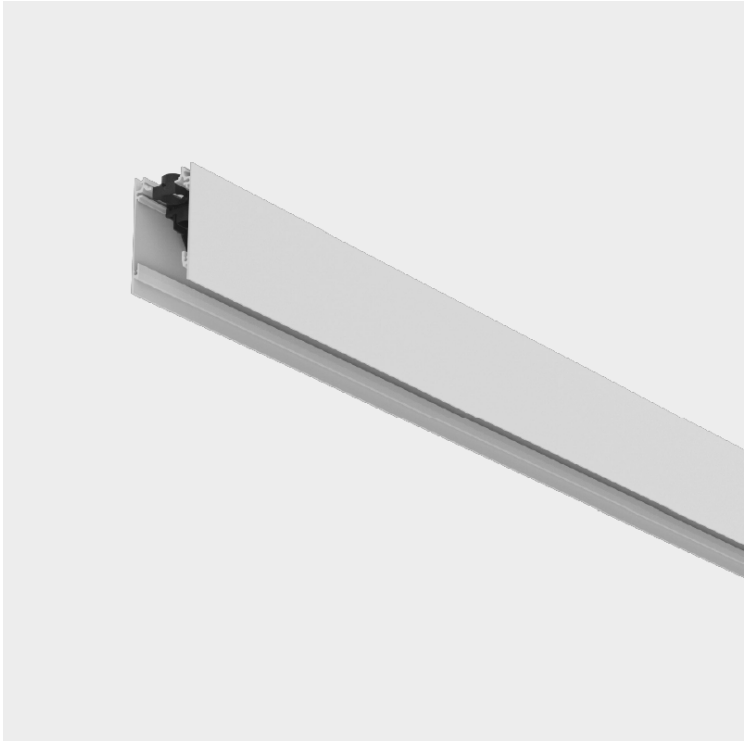

PROJECT
TYPE
SPECIFIER
QUANTITY
DATE

DESCRIPTION
Forties, Suspension Straight Module, 2,000mm/78 3/4", Indirect, 19W LED, Tunable White (2700K - 6500K), Max 2535lm, Dimmable IP40, CRI:90

1. To build a product code in our configurator select the specify button on the base model # product page
2. To build a manual product code on this datasheet choose from the options listed below in blue font and add the suffix to the base model #

GENERAL
Series: Forties
Partner: Prolicht
Division: Architectural
Installation: Suspension
Product Type: Linear Profiles
Mounting Location: Ceiling
Light Distribution: Indirect

PHYSICAL
Shape: Rectangle
Length (mm): 2000
Length (in): 78 3/4
Width (mm): 45
Width (in): 1 3/4
Height (mm): 76
Height (in): 3
Fixture Finish: [SSR / BKV / CWI / CRY / HAB / UFT / ITA / RUA / FTG / MYG / LOD / PUS / FRO / FUP / KIA / POP / BLS / SPG / MEY / GOH / CHC / COM / ABZ / JAG / OBR / MOS / ROR](#)
Fixture Material: Aluminum Die Cast

ELECTRICAL
Lamp Type: LED
Input Wattage (W): 19
Total Output Wattage (W): 17.3
Dimming: [Non-dimming / DALI Dimming / MATTER Dimming](#)
Driver Included: Yes
Driver Location: Integrated
Driver Type: Constant Current - Universal
Driver Class: Class 2
Input Voltage (V): 120

LED
Color Temperature (°K): 2700-6500 Tunable White
Max. Delivered Lumen (lm): Max 2535
CRI: >90 CRI
Lamp Life (hrs): 50000

RATINGS AND CERTIFICATIONS
Certified By: Certified for North American Standards
IP rating: IP40