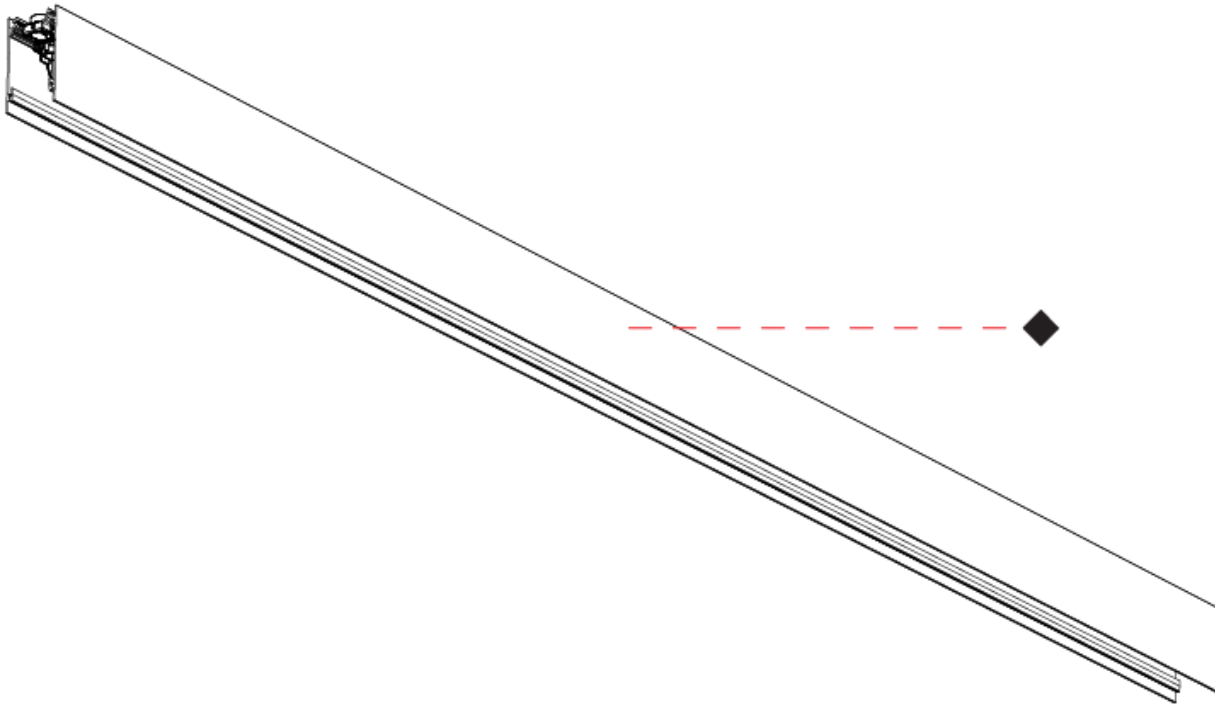

A3001028-

PROJECT

TYPE

SPECIFIER

QUANTITY

DATE

A