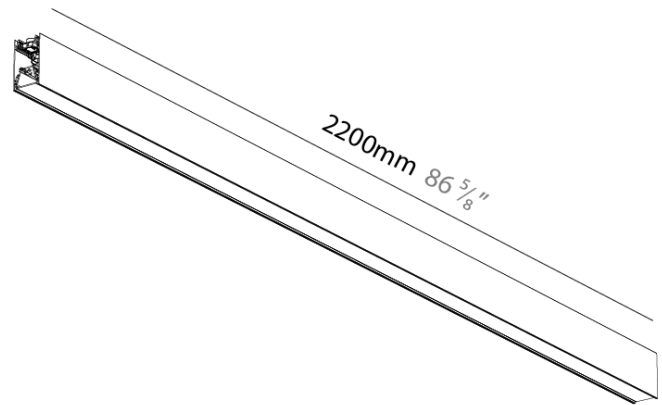

1. To build a product code in our configurator select the specify button on the base model # product page
2. To build a manual product code on this datasheet choose from the options listed below in blue font and add the suffix to the base model #

GENERAL
Series: Forties
Partner: Prolicht
Division: Architectural
Installation: Suspension
Product Type: Linear Profiles
Mounting Location: Ceiling
Light Distribution: Direct / Indirect

PHYSICAL
Shape: Rectangle
Length (mm): 2200
Length (in): 83 5/8
Width (mm): 45
Width (in): 1 3/4
Height (mm): 76
Height (in): 3
Fixture Finish: [SSR / BKV / CWI / CRY / HAB / UFT / ITA / RUA / FTG / MYG / LOD / PUS / FRO / FUP / KIA / POP / BLS / SPG / MEY / GOH / CHC / COM / ABZ / JAG / OBR / MOS / ROR](#)
Accent Finish: [OPL / MPM / CMP / RBK / GCL / WWR / WWL / WDA](#)
Fixture Material: Aluminum Die Cast

ELECTRICAL
Lamp Type: LED
Input Wattage (W): 44
Total Output Wattage (W): 40
Dimming: [Non-dimming / DALI Dimming / MATTER Dimming](#)
Driver Included: Yes
Driver Location: Integrated
Driver Type: Constant Current - Universal
Driver Class: Class 2
Input Voltage (V): 120

LED
Color Temperature (°K): 2700-6500 Tunable White
Max. Delivered Lumen (lm): Max 6119
CRI: >90 CRI
Lamp Life (hrs): 50000

RATINGS AND CERTIFICATIONS
Certified By: Certified for North American Standards
IP rating: IP40