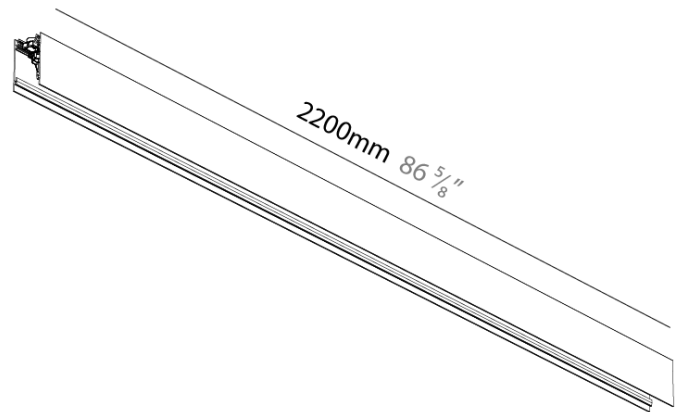

PROJECT
TYPE
SPECIFIER
QUANTITY
DATE

DESCRIPTION

Forties, Suspension Straight Module, 2,200mm/86 5/8", Indirect, 21W LED, Tunable White (2700K - 6500K), Max 2814lm, Dimmable, IP40, CRI:90

1. To build a product code in our configurator select the specify button on the base model # product page
2. To build a manual product code on this datasheet choose from the options listed below in blue font and add the suffix to the base model #

GENERAL

Series: Forties
Partner: Prolicht
Division: Architectural
Installation: Suspension
Product Type: Linear Profiles
Mounting Location: Ceiling
Light Distribution: Indirect

PHYSICAL

Shape: Rectangle
Length (mm): 2200
Length (in): 86 5/8
Width (mm): 45
Width (in): 1 3/4
Height (mm): 76
Height (in): 3
Fixture Finish: [SSR / BKV / CWI / CRY / HAB / UFT / ITA / RUA / FTG / MYG / LOD / PUS / FRO / FUP / KIA / POP / BLS / SPG / MEY / GOH / CHC / COM / ABZ / JAG / OBR / MOS / ROR](#)
Fixture Material: Aluminum Die Cast

ELECTRICAL

Lamp Type: LED
Input Wattage (W): 21
Total Output Wattage (W): 19.1
Dimming: [Non-dimming / DALI Dimming / MATTER Dimming](#)
Driver Included: Yes
Driver Location: Integrated
Driver Type: Constant Current - Universal
Driver Class: Class 2
Input Voltage (V): 120

LED

Color Temperature (°K): 2700-6500 Tunable White
Max. Delivered Lumen (lm): Max 2814
CRI: >90 CRI
Lamp Life (hrs): 50000

RATINGS AND CERTIFICATIONS

Certified By: Certified for North American Standards
IP rating: IP40