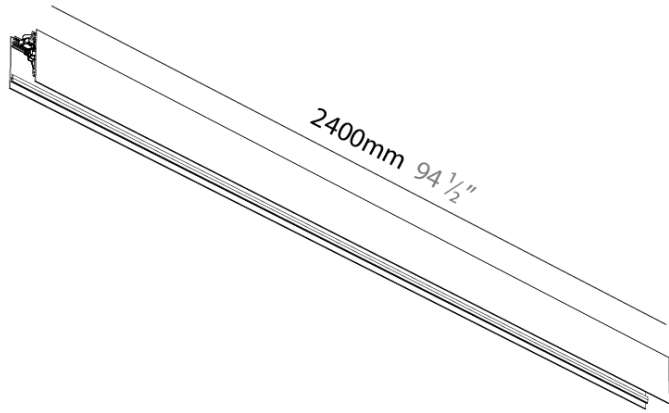

PROJECT
TYPE
SPECIFIER
QUANTITY
DATE

DESCRIPTION
Forties, Suspension Straight Module, 2,400mm/94 1/2", Indirect, 23W LED, Tunable White (2700K - 6500K), Max 3094lm, Dimmable IP40, CRI:90

1. To build a product code in our configurator select the specify button on the base model # product page
2. To build a manual product code on this datasheet choose from the options listed below in blue font and add the suffix to the base model #

GENERAL
Series: Forties
Partner: Prolicht
Division: Architectural
Installation: Suspension
Product Type: Linear Profiles
Mounting Location: Ceiling
Light Distribution: Indirect

PHYSICAL
Shape: Rectangle
Length (mm): 2400
Length (in): 94 1/2
Width (mm): 45
Width (in): 1 3/4
Height (mm): 76
Height (in): 3
Fixture Finish: [SSR / BKV / CWI / CRY / HAB / UFT / ITA / RUA / FTG / MYG / LOD / PUS / FRO / FUP / KIA / POP / BLS / SPG / MEY / GOH / CHC / COM / ABZ / JAG / OBR / MOS / ROR](#)
Fixture Material: Aluminum Die Cast

ELECTRICAL
Lamp Type: LED
Input Wattage (W): 23
Total Output Wattage (W): 20.9
Dimming: [Non-dimming / DALI Dimming / MATTER Dimming](#)
Driver Included: Yes
Driver Location: Integrated
Driver Type: Constant Current - Universal
Driver Class: Class 2
Input Voltage (V): 120

LED
Color Temperature (°K): 2700-6500 Tunable White
Max. Delivered Lumen (lm): Max 3049
CRI: >90 CRI
Lamp Life (hrs): 50000

RATINGS AND CERTIFICATIONS
Certified By: Certified for North American Standards
IP rating: IP40