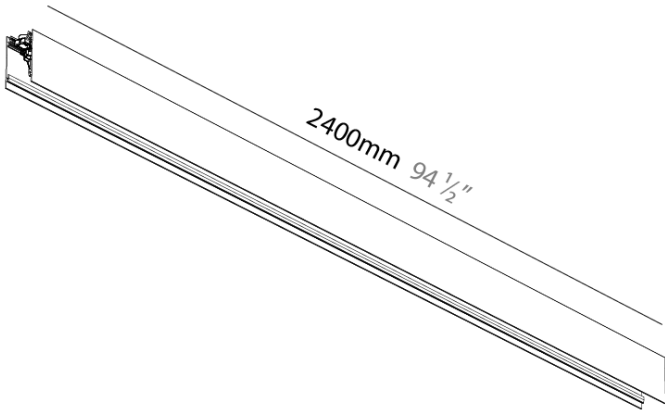

PROJECT
TYPE
SPECIFIER
QUANTITY
DATE

DESCRIPTION
Forties, Suspension Straight Module, 2,400mm/94 1/2", Indirect, 23W LED, Tunable White (2700K - 6500K), Max 3094lm, Dimmable IP40, CRI:90

1. To build a product code in our configurator select the specify button on the base model # product page
2. To build a manual product code on this datasheet choose from the options listed below in blue font and add the suffix to the base model #

GENERAL
Series: Forties
Partner: Prolicht
Division: Architectural
Installation: Suspension
Product Type: Linear Profiles
Mounting Location: Ceiling
Light Distribution: Indirect

PHYSICAL
Shape: Rectangle
Length (mm): 2400
Length (in): 94 1/2
Width (mm): 45
Width (in): 1 3/4
Height (mm): 76
Height (in): 3
Fixture Finish: [SSR / BKV / CWI / CRY / HAB / UFT / ITA / RUA / FTG / MYG / LOD / PUS / FRO / FUP / KIA / POP / BLS / SPG / MEY / GOH / CHC / COM / ABZ / JAG / OBR / MOS / ROR](#)
Fixture Material: Aluminum Die Cast

ELECTRICAL
Lamp Type: LED
Input Wattage (W): 23
Total Output Wattage (W): 20.9
Dimming: [Non-dimming / DALI Dimming / MATTER Dimming](#)
Driver Included: Yes
Driver Location: Integrated
Driver Type: Constant Current - Universal
Driver Class: Class 2
Input Voltage (V): 120

LED
Color Temperature (°K): 2700-6500 Tunable White
Max. Delivered Lumen (lm): Max 3049
CRI: >90 CRI
Lamp Life (hrs): 50000

RATINGS AND CERTIFICATIONS
Certified By: Certified for North American Standards
IP rating: IP40