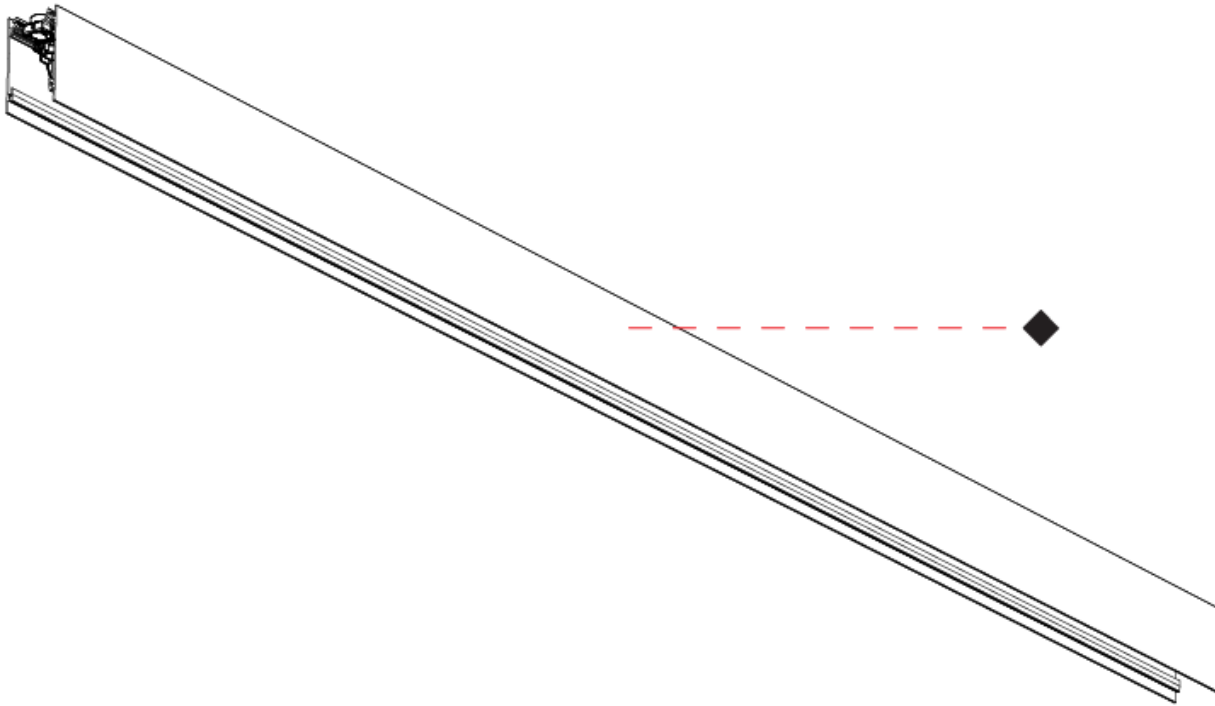

A3001032-

PROJECT

TYPE

SPECIFIER

QUANTITY

DATE

A