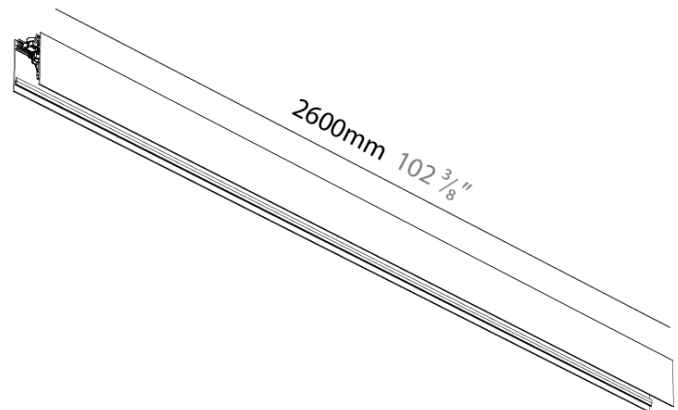

PROJECT
TYPE
SPECIFIER
QUANTITY
DATE

DESCRIPTION
Forties, Suspension Straight Module, 2,600mm/1 Indirect, 25W LED, Tunable White (2700K - 6500K), Max 3380lm, Dimmable, IP40, CRI:90

1. To build a product code in our configurator select the specify button on the base model # product page
2. To build a manual product code on this datasheet choose from the options listed below in blue font and add the suffix to the base model #

GENERAL
Series: Forties
Partner: Prolicht
Division: Architectural
Installation: Suspension
Product Type: Linear Profiles
Mounting Location: Ceiling
Light Distribution: Indirect

PHYSICAL
Shape: Rectangle
Length (mm): 2600
Length (in): 102 3/8
Width (mm): 45
Width (in): 1 3/4
Height (mm): 76
Height (in): 3
Fixture Finish: [SSR / BKV / CWI / CRY / HAB / UFT / ITA / RUA / FTG / MYG / LOD / PUS / FRO / FUP / KIA / POP / BLS / SPG / MEY / GOH / CHC / COM / ABZ / JAG / OBR / MOS / ROR](#)
Fixture Material: Aluminum Die Cast

ELECTRICAL
Lamp Type: LED
Input Wattage (W): 25
Total Output Wattage (W): 22.7
Dimming: [Non-dimming / DALI Dimming / MATTER Dimming](#)
Driver Included: Yes
Driver Location: Integrated
Driver Type: Constant Current - Universal
Driver Class: Class 2
Input Voltage (V): 120

LED
Color Temperature (°K): 2700-6500 Tunable White
Max. Delivered Lumen (lm): Max 3380
CRI: >90 CRI
Lamp Life (hrs): 50000

RATINGS AND CERTIFICATIONS
Certified By: Certified for North American Standards
IP rating: IP40