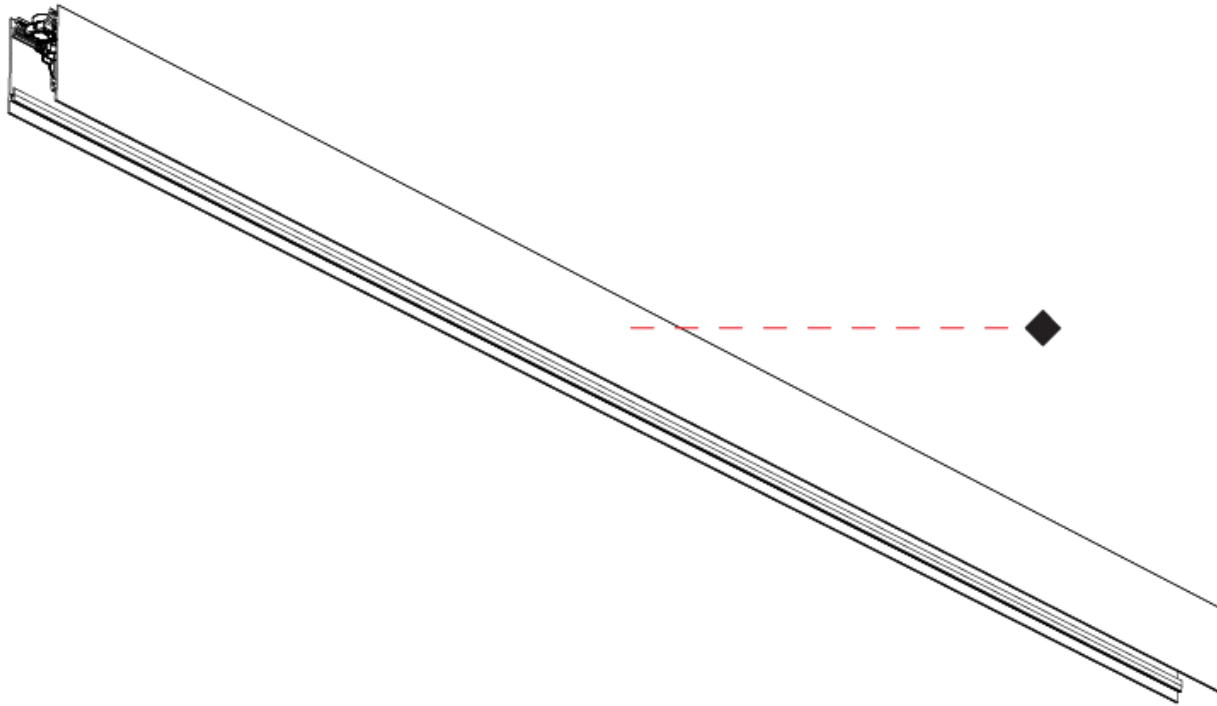

A3001034-

PROJECT

TYPE

SPECIFIER

QUANTITY

DATE

A