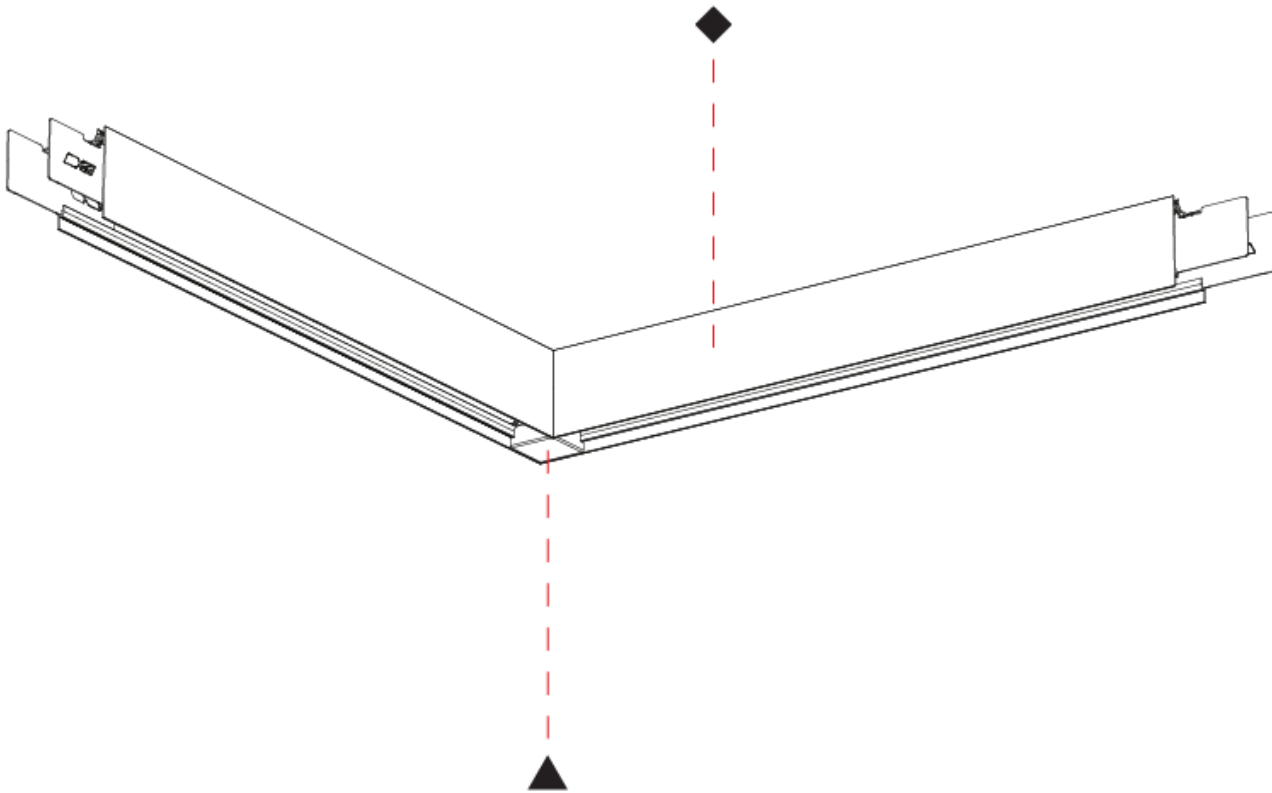

A3001035-

PROJECT

TYPE

SPECIFIER

QUANTITY

DATE

A