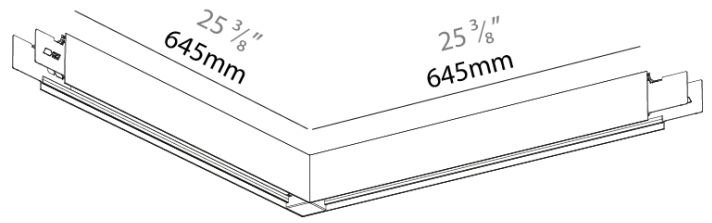

DESCRIPTION
Forties, L Module, Suspension, 645mm/25 3/8", Indirect, 12W LED, 2700K / 3000K / 3500K / 4000K, Max 1619lm, Dimmable IP20, CRI:90

1. To build a product code in our configurator select the specify button on the base model # product page
2. To build a manual product code on this datasheet choose from the options listed below in blue font and add the suffix to the base model #

GENERAL
Series: Forties
Partner: Prolicht
Division: Architectural
Installation: Suspension
Product Type: Linear Profiles
Mounting Location: Ceiling
Light Distribution: Indirect

PHYSICAL
Shape: Rectangle
Length (mm): 645
Length (in): 25 3/8
Width (mm): 645
Width (in): 25 3/8
Height (mm): 76
Height (in): 3
Fixture Finish: SSR / BKV / CWI / CRY / HAB / UFT / ITA / RUA / FTG / MYG / LOD / PUS / FRO / FUP / KIA / POP / BLS / SPG / MEY / GOH / CHC / COM / ABZ / JAG / OBR / MOS / ROR
Fixture Material: Aluminum Die Cast

ELECTRICAL
Lamp Type: LED
Input Wattage (W): 12
Total Output Wattage (W): 9.9
Dimming: Non-Dimming / 0-10V Dimming / Phase Dimming / DALI Dimming / MATTER Dimming
Driver Included: Yes
Driver Location: Integrated
Driver Type: Constant Current - Universal
Driver Class: Class 2
Input Voltage (V): 120
Constant Current (MA): 70mA

LED
Color Temperature (°K): 2700 / 3000 / 3500 / 4000
Max. Delivered Lumen (lm): Max 1619
CRI: >90 CRI
Lamp Life (hrs): 50000

RATINGS AND CERTIFICATIONS
Certified By: Certified for North American Standards
IP rating: IP20