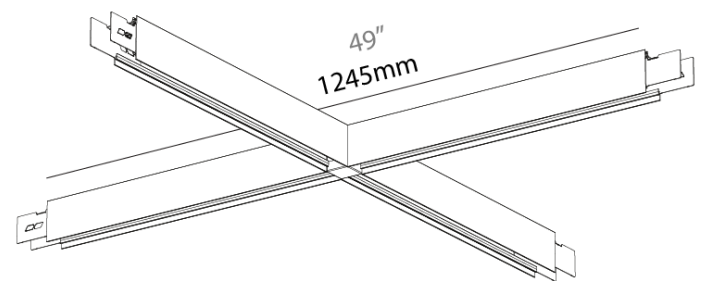

PROJECT

TYPE

SPECIFIER

QUANTITY

DATE

DESCRIPTION

Forties, Suspension X Module, 1245mm/49", Indirect, 24W LED, 2700K / 3000K / 3500K / 4000K, Max 3239lm, Dimmable IP20, CRI 90

1. To build a product code in our configurator select the specify button on the base model # product page
2. To build a manual product code on this datasheet choose from the options listed below in blue font and add the suffix to the base model #

GENERAL

Series: Forties
Partner: Prolicht
Division: Architectural
Installation: Suspension
Product Type: Linear Profiles
Mounting Location: Ceiling
Light Distribution: Indirect

PHYSICAL

Shape: Rectangle
Length (mm): 1245
Length (in): 49
Width (mm): 1245
Width (in): 49
Height (mm): 76
Height (in): 3
Fixture Finish: SSR / BKV / CWI / CRY / HAB / UFT / ITA / RUA / FTG / MYG / LOD / PUS / FRO / FUP / KIA / POP / BLS / SPG / MEY / GOH / CHC / COM / ABZ / JAG / OBR / MOS / ROR
Fixture Material: Aluminum Die Cast

ELECTRICAL

Lamp Type: LED
Input Wattage (W): 24
Total Output Wattage (W): 21.9
Dimming: Non-Dimming / 0-10V Dimming / Phase Dimming / DALI Dimming / MATTER Dimming
Driver Included: Yes
Driver Location: Integrated
Driver Type: Constant Current - Universal
Driver Class: Class 2
Input Voltage (V): 120

LED

Color Temperature (°K): 2700 / 3000 / 3500 / 4000
Max. Delivered Lumen (lm): Max 3239
CRI: >90 CRI
Lamp Life (hrs): 50000

RATINGS AND CERTIFICATIONS

Certified By: Certified for North American Standards
IP rating: IP20