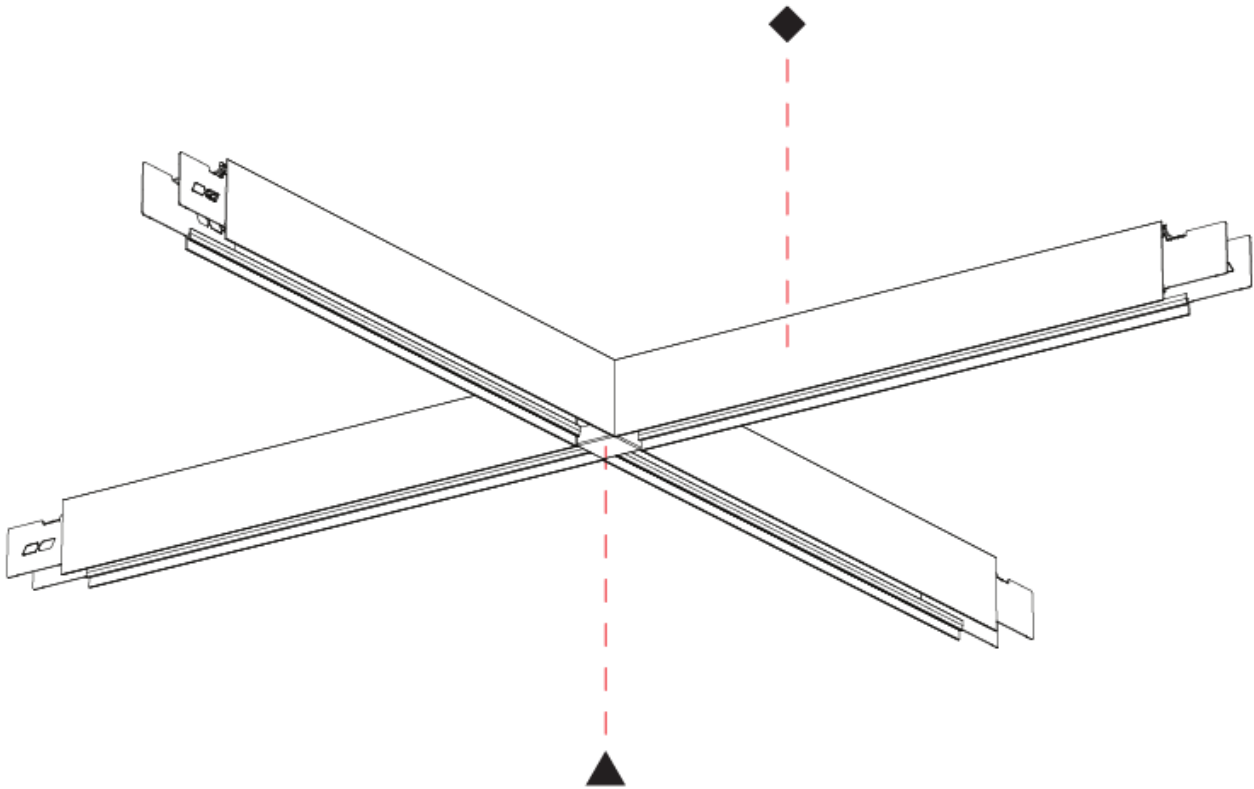

A3001037-

PROJECT _____

TYPE _____

SPECIFIER _____

QUANTITY _____

DATE _____

A