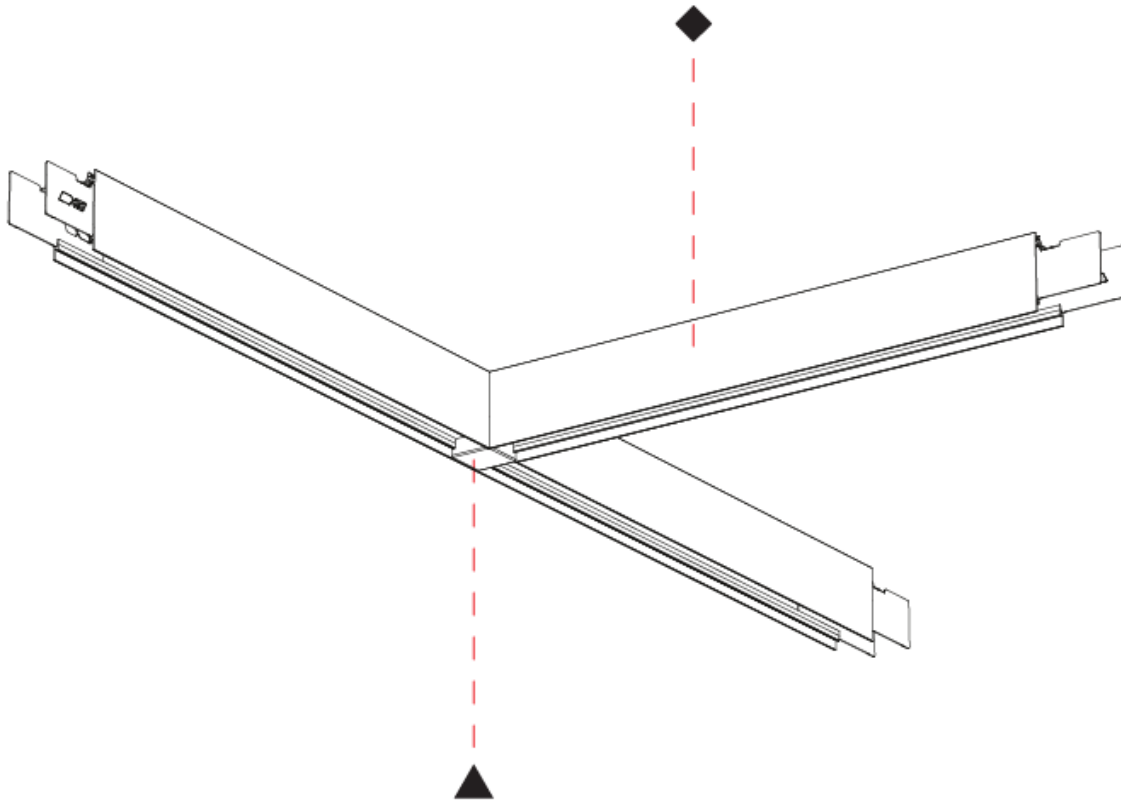

A3001039-HE-

PROJECT _____

TYPE _____

SPECIFIER _____

QUANTITY _____

DATE _____

A