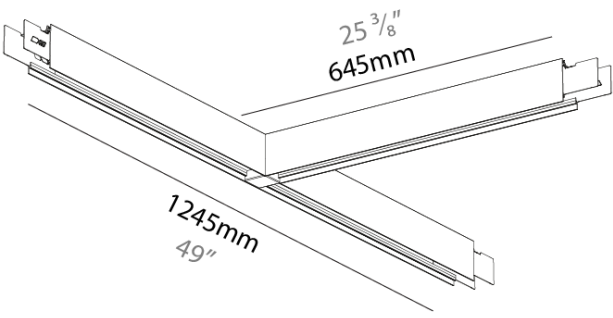

DESCRIPTION
Forties, T Module Suspension, 1245mm/49" x 645mm/25 3/8", Indirect, 9W LED, 2700K / 3000K / 3500K / 4000K, Max 1154lm, Dimmable, IP20, CRI:90

1. To build a product code in our configurator select the specify button on the base model # product page
2. To build a manual product code on this datasheet choose from the options listed below in blue font and add the suffix to the base model #

GENERAL
Series: Forties
Partner: Prolicht
Division: Architectural
Installation: Surface
Product Type: Linear Profiles
Mounting Location: Ceiling
Light Distribution: Direct / Indirect

PHYSICAL
Shape: Rectangle
Length (mm): 1245
Length (in): 49
Width (mm): 645
Width (in): 25 3/8
Height (mm): 76
Height (in): 3
Fixture Finish: SSR / BKV / CWI / CRY / HAB / UFT / ITA / RUA / FTG / MYG / LOD / PUS / FRO / FUP / KIA / POP / BLS / SPG / MEY / GOH / CHC / COM / ABZ / JAG / OBR / MOS / ROR
Fixture Material: Aluminum Die Cast

ELECTRICAL
Lamp Type: LED
Input Wattage (W): 9
Total Output Wattage (W): 7.2
Dimming: Non-Dimmable
Driver Included: Yes
Driver Location: Integrated
Driver Type: Constant Current - Universal
Driver Class: Class 2
Input Voltage (V): 120
Constant Current (MA): 70mA

LED
Color Temperature (°K): 2700 / 3000 / 3500 / 4000
Max. Delivered Lumen (lm): Max 1154
CRI: >90 CRI
Lamp Life (hrs): 50000

RATINGS AND CERTIFICATIONS
Certified By: Certified for North American Standards
IP rating: IP20