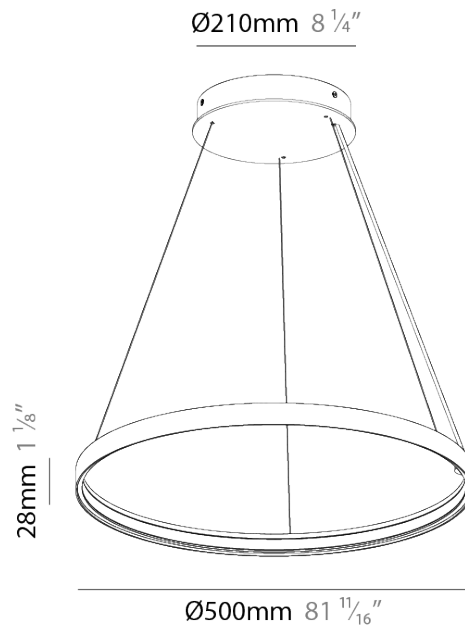

GENERAL

Series: Glorious Silhouette
Partner: Prolicht
Division: Architectural
Installation: Suspension
Product Type: Pendant
Mounting Location: Ceiling
Light Distribution: Direct

PHYSICAL

Shape: Round
Diameter (mm): 500
Diameter (in): 19 11/16
Height (mm): 28
Height (in): 1 1/8
Max. Overall Height (mm): 4028
Max. Overall Height (in): 158 3/16
Weight (kg): 0.7
Diffuser: PMMA - Opal
Fixture Finish: [SSR / BKV / CWI / CRY / HAB / UFT / ITA / RUA / FTG / MYG / LOD / PUS / FRO / FUP / KIA / POP / BLS / SPG / MEY / GOH / CHC / COM / ABZ / JAG / OBR / MOS / ROR](#)
Accent Finish: [CHR / BLK](#)
Fixture Material: [PMMA / Aluminum](#)
Cable Details: [4000mm / 157 1/2" Cable - Black or Chrome](#)

ELECTRICAL

Lamp Type: LED (Zhaga Standard)
Input Wattage (W): 20
Total Output Wattage (W): 18.2
Dimming: [Non-Dimming / 0-10V Dimming / Phase Dimming / DALI Dimming / MATTER Dimming](#)
Driver Included: Yes
Driver Location: Integrated
Driver Type: [Constant Current - Universal](#)
Driver Class: [Class 2](#)
Input Voltage (V): [120 - 277](#)
Constant Current (MA): [750mA](#)

LED

Color Temperature (°K): [2700 / 3000](#)
Max. Delivered Lumen (lm): [1097 / 1149](#)
Nominal Lumen (lm): [1891 / 1981](#)
CRI: [>80 CRI](#)
Lamp Life (hrs): [50000](#)

RATINGS AND CERTIFICATIONS

Certified By: [Certified for North American Standards](#)
IP rating: [IP20](#)