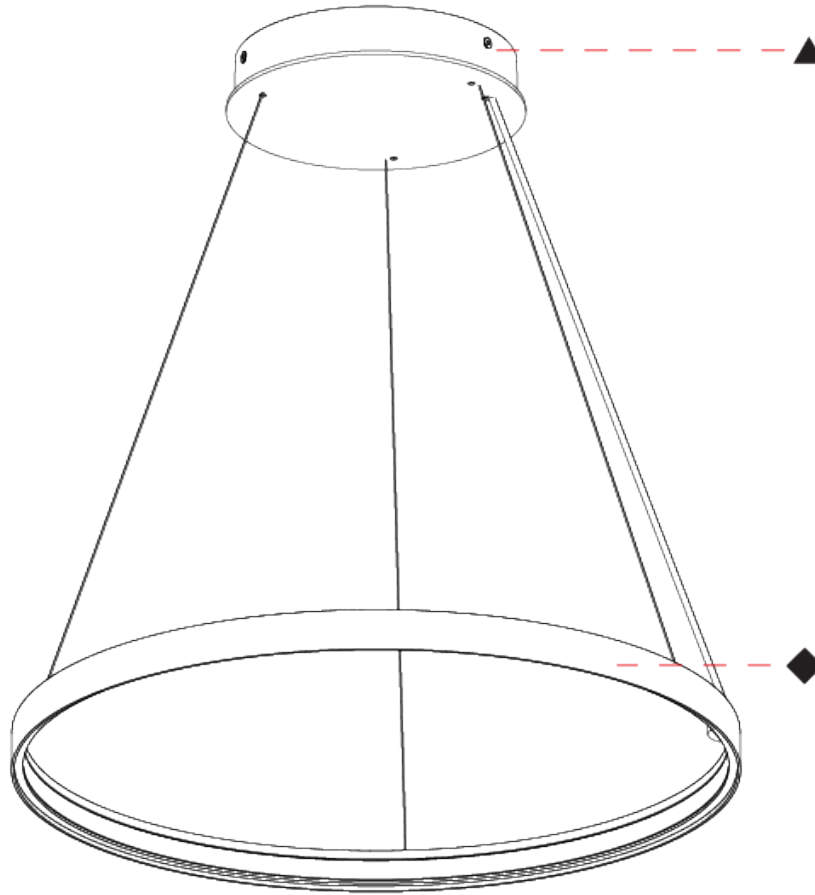

GLORIOUS SILHOUETTE SUSPENSION

A3001043-

PROJECT _____

TYPE _____

SPECIFIER _____

QUANTITY _____

DATE _____

A