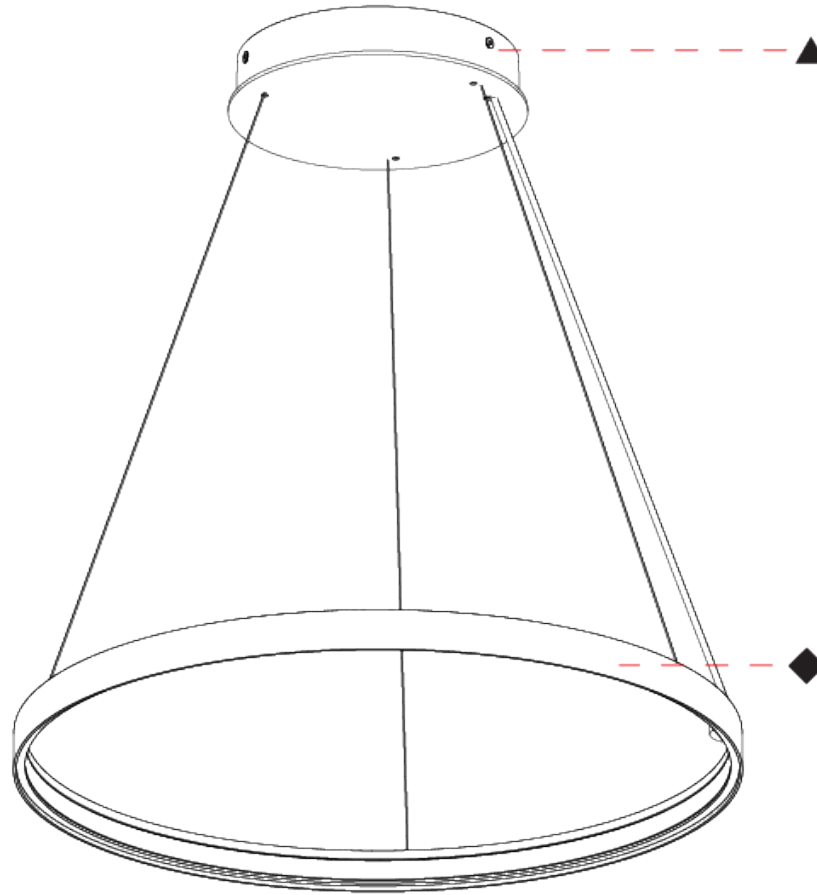

GLORIOUS SILHOUETTE SUSPENSION

A3001043-

PROJECT	_____
TYPE	_____
SPECIFIER	_____
QUANTITY	_____
DATE	_____

A