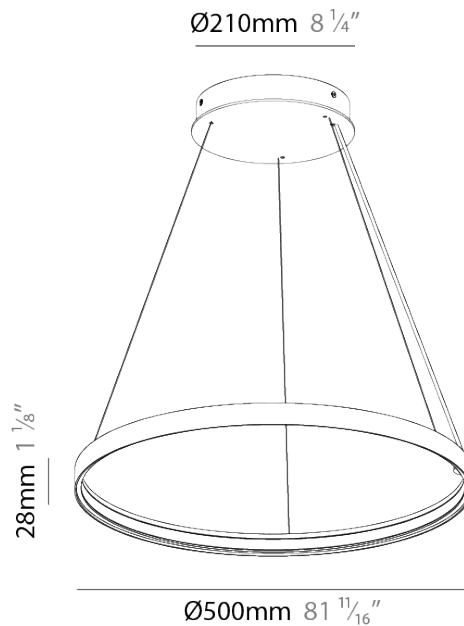

GENERAL

Series: Glorious Silhouette
Partner: Prolicht
Division: Architectural
Installation: Suspension
Product Type: Pendant
Mounting Location: Ceiling
Light Distribution: Direct

PHYSICAL

Shape: Round
Diameter (mm): 500
Diameter (in): 19 11/16
Height (mm): 28
Height (in): 1 1/8
Max. Overall Height (mm): 4028
Max. Overall Height (in): 158 3/16
Weight (kg): 0.7
Diffuser: PMMA - Opal
Fixture Finish: SSR / BKV / CWI / CRY / HAB / UFT / ITA / RUA / FTG / MYG / LOD / PUS / FRO / FUP / KIA / POP / BLS / SPG / MEY / GOH / CHC / COM / ABZ / JAG / OBR / MOS / ROR
Accent Finish: CHR / BLK
Fixture Material: PMMA / Aluminum
Cable Details: 4000mm / 157 1/2" Cable - Black or Chrome

ELECTRICAL

Lamp Type: LED (Zhaga Standard)
Input Wattage (W): 20
Total Output Wattage (W): 18.2
Dimming: Non-Dimming / 0-10V Dimming / Phase Dimming / DALI Dimming / MATTER Dimming
Driver Included: Yes
Driver Location: Integrated
Driver Type: Constant Current - Universal
Driver Class: Class 2
Input Voltage (V): 120 - 277
Constant Current (MA): 750mA

LED

Color Temperature (°K): 2700 / 3000
Max. Delivered Lumen (lm): 1097 / 1149
Nominal Lumen (lm): 1891 / 1981
CRI: >80 CRI
Lamp Life (hrs): 50000

RATINGS AND CERTIFICATIONS

Certified By: Certified for North American Standards
IP rating: IP20