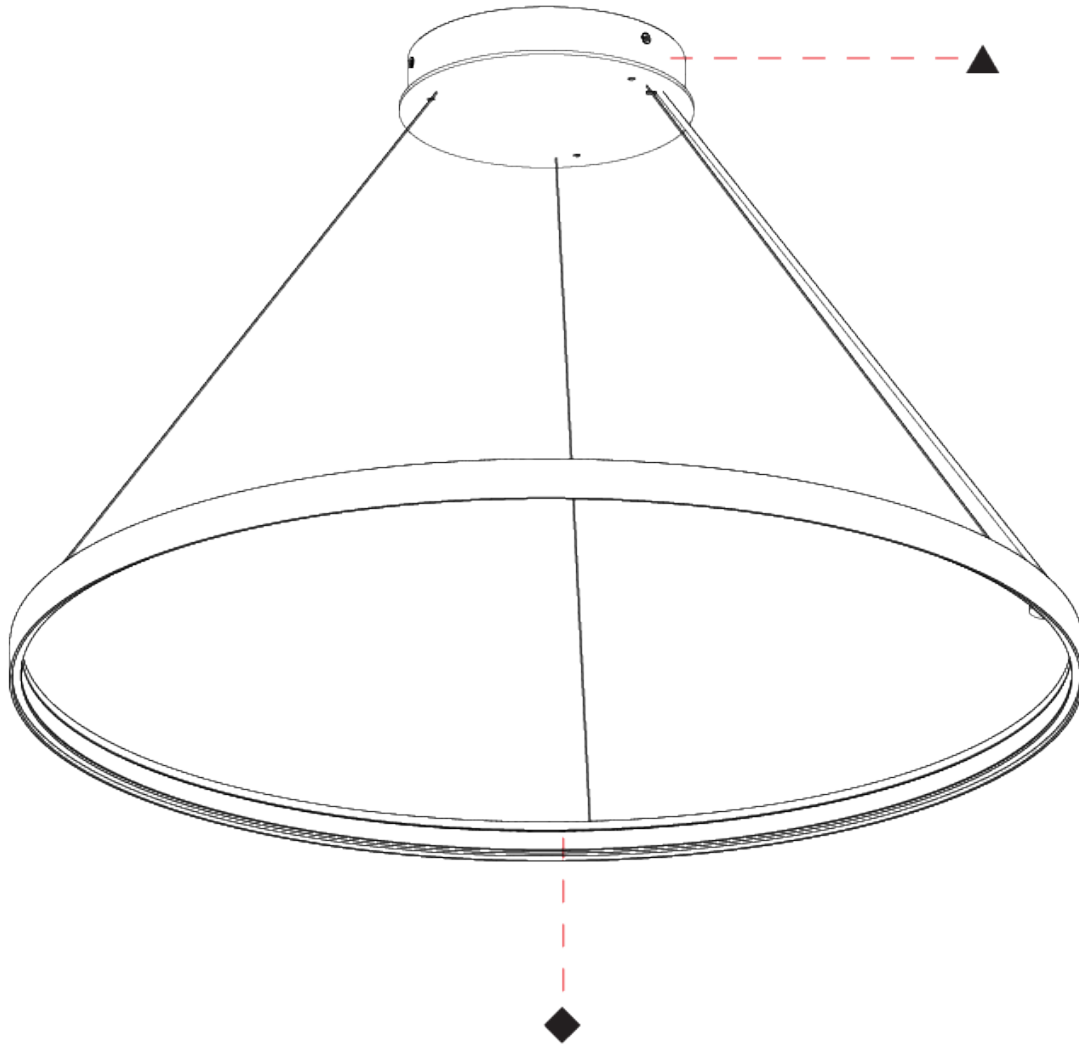

GLORIOUS SILHOUETTE SUSPENSION

A3001044-

PROJECT _____

TYPE _____

SPECIFIER _____

QUANTITY _____

DATE _____

A