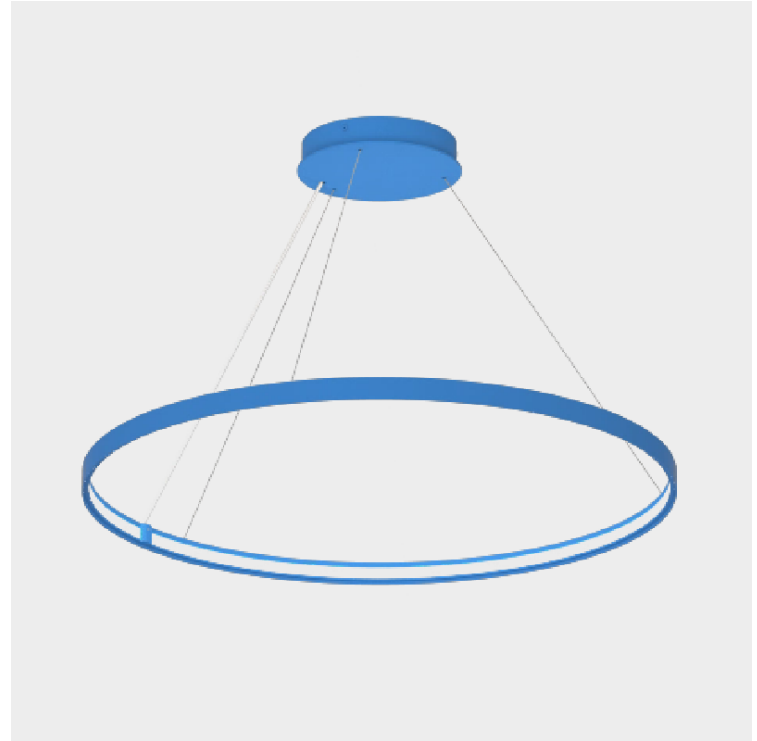

GENERAL

Series: Glorious Silhouette
Partner: Prolicht
Division: Architectural
Installation: Suspension
Product Type: Pendant
Mounting Location: Ceiling
Light Distribution: Direct

PHYSICAL

Shape: Round
Diameter (mm): 750
Diameter (in): 29 1/2
Height (mm): 28
Height (in): 1 1/8
Max. Overall Height (mm): 4028
Max. Overall Height (in): 158 3/16
Weight (kg): 1.0
Diffuser: PMMA - Opal
Fixture Finish: SSR / BKV / CWI / CRY / HAB / UFT / ITA / RUA / FTG / MYG / LOD / PUS / FRO / FUP / KIA / POP / BLS / SPG / MEY / GOH / CHC / COM / ABZ / JAG / OBR / MOS / ROR
Accent Finish: CHR / BLK
Fixture Material: PMMA / Aluminum
Cable Details: 4000mm / 157 1/2" Cable - Black or Chrome

ELECTRICAL

Lamp Type: LED (Zhaga Standard)
Input Wattage (W): 31
Total Output Wattage (W): 28.2
Dimming: Non-Dimming / 0-10V Dimming / Phase Dimming / DALI Dimming / MATTER Dimming
Driver Included: Yes
Driver Location: Integrated
Driver Type: Constant Current - Universal
Driver Class: Class 2
Input Voltage (V): 120 - 277
Constant Current (MA): 1166mA

LED

Color Temperature (°K): 2700 / 3000
Max. Delivered Lumen (lm): 1707 / 1788
Nominal Lumen (lm): 2943 / 3083
CRI: >80 CRI
Lamp Life (hrs): 50000

RATINGS AND CERTIFICATIONS

Certified By: Certified for North American Standards
IP rating: IP20