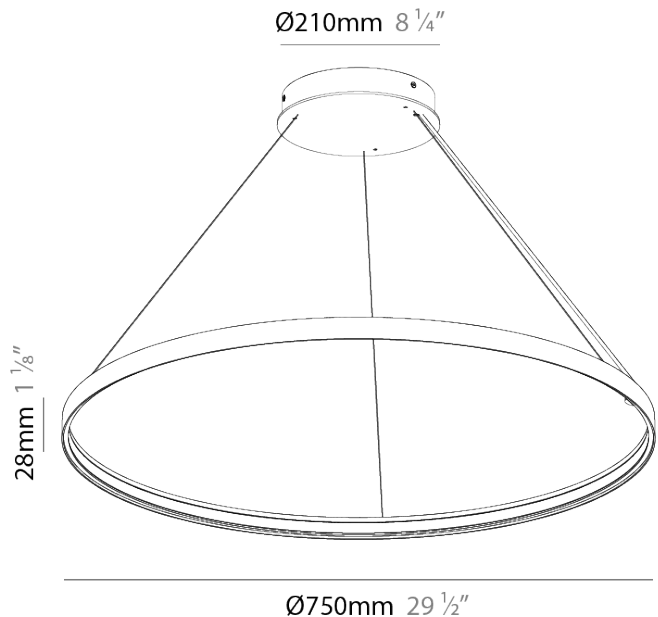

GENERAL

Series: Glorious Silhouette
Partner: Prolicht
Division: Architectural
Installation: Suspension
Product Type: Pendant
Mounting Location: Ceiling
Light Distribution: Direct

PHYSICAL

Shape: Round
Diameter (mm): 750
Diameter (in): 29 1/2
Height (mm): 28
Height (in): 1 1/8
Max. Overall Height (mm): 4028
Max. Overall Height (in): 158 3/16
Weight (kg): 1.0
Diffuser: PMMA - Opal
Fixture Finish: SSR / BKV / CWI / CRY / HAB / UFT / ITA / RUA / FTG / MYG / LOD / PUS / FRO / FUP / KIA / POP / BLS / SPG / MEY / GOH / CHC / COM / ABZ / JAG / OBR / MOS / ROR
Accent Finish: CHR / BLK
Fixture Material: PMMA / Aluminum
Cable Details: 4000mm / 157 1/2" Cable - Black or Chrome

ELECTRICAL

Lamp Type: LED (Zhaga Standard)
Input Wattage (W): 31
Total Output Wattage (W): 28.2
Dimming: Non-Dimming / 0-10V Dimming / Phase Dimming / DALI Dimming / MATTER Dimming
Driver Included: Yes
Driver Location: Integrated
Driver Type: Constant Current - Universal
Driver Class: Class 2
Input Voltage (V): 120 - 277
Constant Current (MA): 1166mA

LED

Color Temperature (°K): 2700 / 3000
Max. Delivered Lumen (lm): 1707 / 1788
Nominal Lumen (lm): 2943 / 3083
CRI: >80 CRI
Lamp Life (hrs): 50000

RATINGS AND CERTIFICATIONS

Certified By: Certified for North American Standards
IP rating: IP20