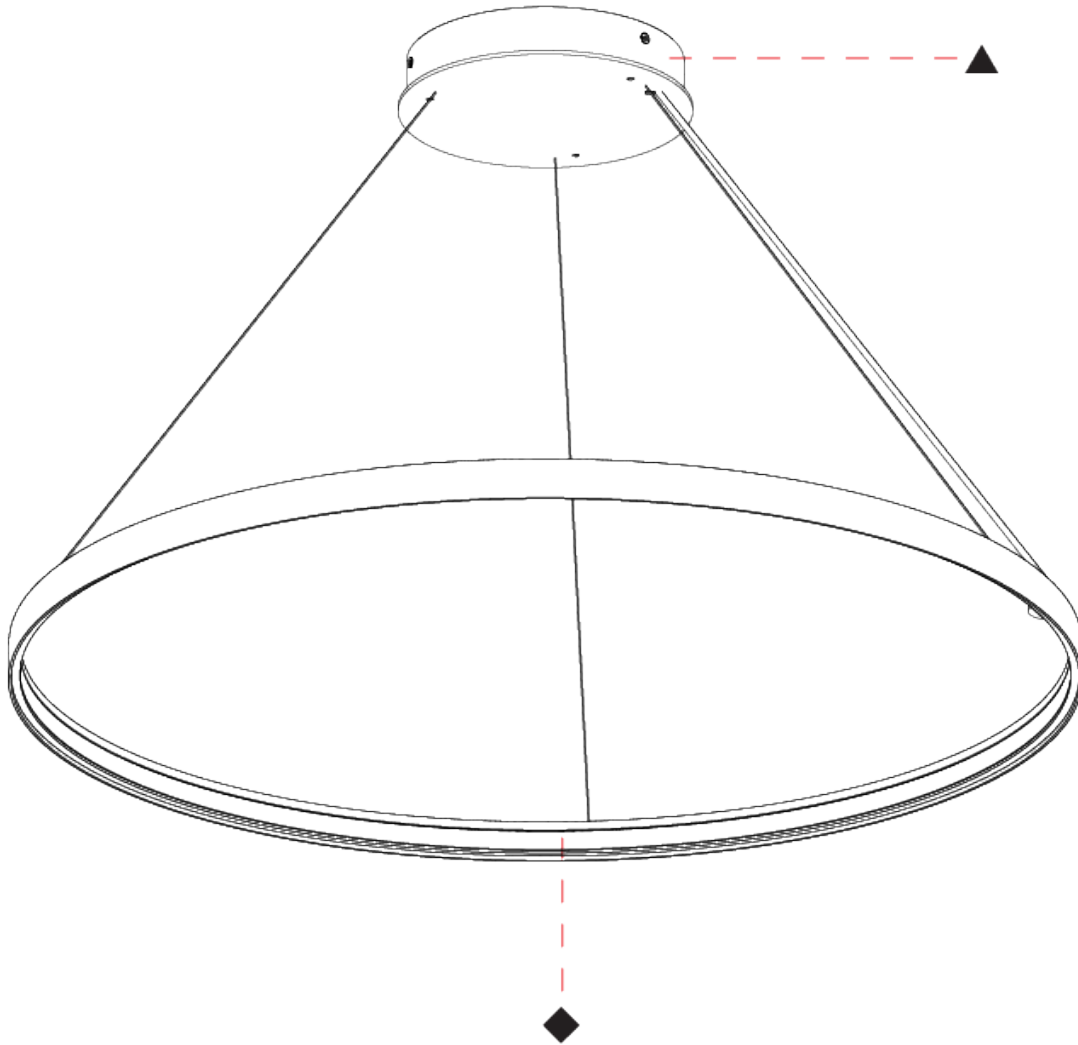

GLORIOUS SILHOUETTE SUSPENSION

A3001044-

PROJECT	_____
TYPE	_____
SPECIFIER	_____
QUANTITY	_____
DATE	_____

A