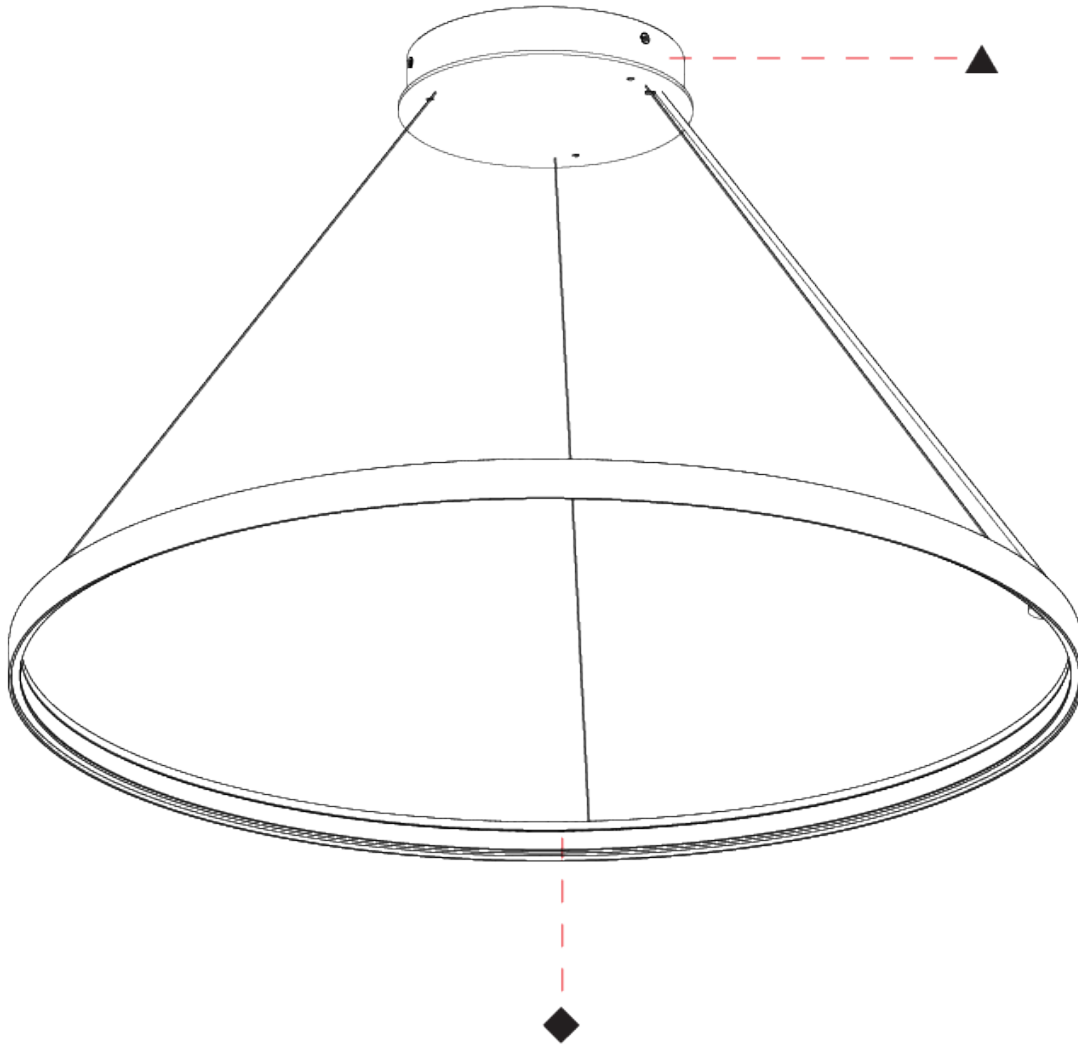

GLORIOUS SILHOUETTE SUSPENSION

A3001044-

PROJECT _____

TYPE _____

SPECIFIER _____

QUANTITY _____

DATE _____

A