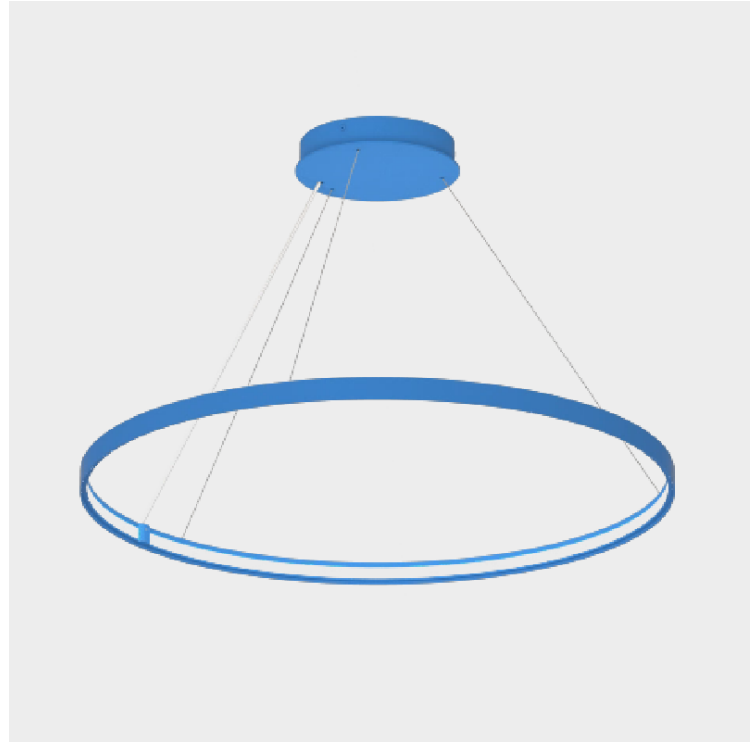

GENERAL

Series: Glorious Silhouette
Partner: Prolicht
Division: Architectural
Installation: Suspension
Product Type: Pendant
Mounting Location: Ceiling
Light Distribution: Direct

PHYSICAL

Shape: Round
Diameter (mm): 750
Diameter (in): 29 1/2
Height (mm): 28
Height (in): 1 1/8
Max. Overall Height (mm): 4028
Max. Overall Height (in): 158 3/16
Weight (kg): 1.0
Diffuser: PMMA - Opal
Fixture Finish: SSR / BKV / CWI / CRY / HAB / UFT / ITA / RUA / FTG / MYG / LOD / PUS / FRO / FUP / KIA / POP / BLS / SPG / MEY / GOH / CHC / COM / ABZ / JAG / OBR / MOS / ROR
Accent Finish: CHR / BLK
Fixture Material: PMMA / Aluminum
Cable Details: 4000mm / 157 1/2" Cable - Black or Chrome

ELECTRICAL

Lamp Type: LED (Zhaga Standard)
Input Wattage (W): 31
Total Output Wattage (W): 28.2
Dimming: Non-Dimming / 0-10V Dimming / Phase Dimming / DALI Dimming / MATTER Dimming
Driver Included: Yes
Driver Location: Integrated
Driver Type: Constant Current - Universal
Driver Class: Class 2
Input Voltage (V): 120 - 277
Constant Current (MA): 1166mA

LED

Color Temperature (°K): 2700 / 3000
Max. Delivered Lumen (lm): 1707 / 1788
Nominal Lumen (lm): 2943 / 3083
CRI: >80 CRI
Lamp Life (hrs): 50000

RATINGS AND CERTIFICATIONS

Certified By: Certified for North American Standards
IP rating: IP20