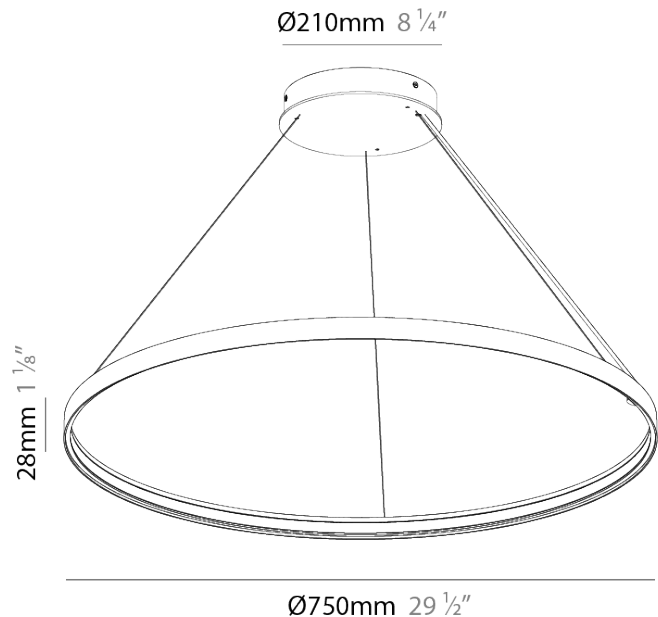

GENERAL

Series: Glorious Silhouette
Partner: Prolicht
Division: Architectural
Installation: Suspension
Product Type: Pendant
Mounting Location: Ceiling
Light Distribution: Direct

PHYSICAL

Shape: Round
Diameter (mm): 750
Diameter (in): 29 1/2
Height (mm): 28
Height (in): 1 1/8
Max. Overall Height (mm): 4028
Max. Overall Height (in): 158 3/16
Weight (kg): 1.0
Diffuser: PMMA - Opal
Fixture Finish: SSR / BKV / CWI / CRY / HAB / UFT / ITA / RUA / FTG / MYG / LOD / PUS / FRO / FUP / KIA / POP / BLS / SPG / MEY / GOH / CHC / COM / ABZ / JAG / OBR / MOS / ROR
Accent Finish: CHR / BLK
Fixture Material: PMMA / Aluminum
Cable Details: 4000mm / 157 1/2" Cable - Black or Chrome

ELECTRICAL

Lamp Type: LED (Zhaga Standard)
Input Wattage (W): 31
Total Output Wattage (W): 28.2
Dimming: Non-Dimming / 0-10V Dimming / Phase Dimming / DALI Dimming / MATTER Dimming
Driver Included: Yes
Driver Location: Integrated
Driver Type: Constant Current - Universal
Driver Class: Class 2
Input Voltage (V): 120 - 277
Constant Current (MA): 1166mA

LED

Color Temperature (°K): 2700 / 3000
Max. Delivered Lumen (lm): 1707 / 1788
Nominal Lumen (lm): 2943 / 3083
CRI: >80 CRI
Lamp Life (hrs): 50000

RATINGS AND CERTIFICATIONS

Certified By: Certified for North American Standards
IP rating: IP20