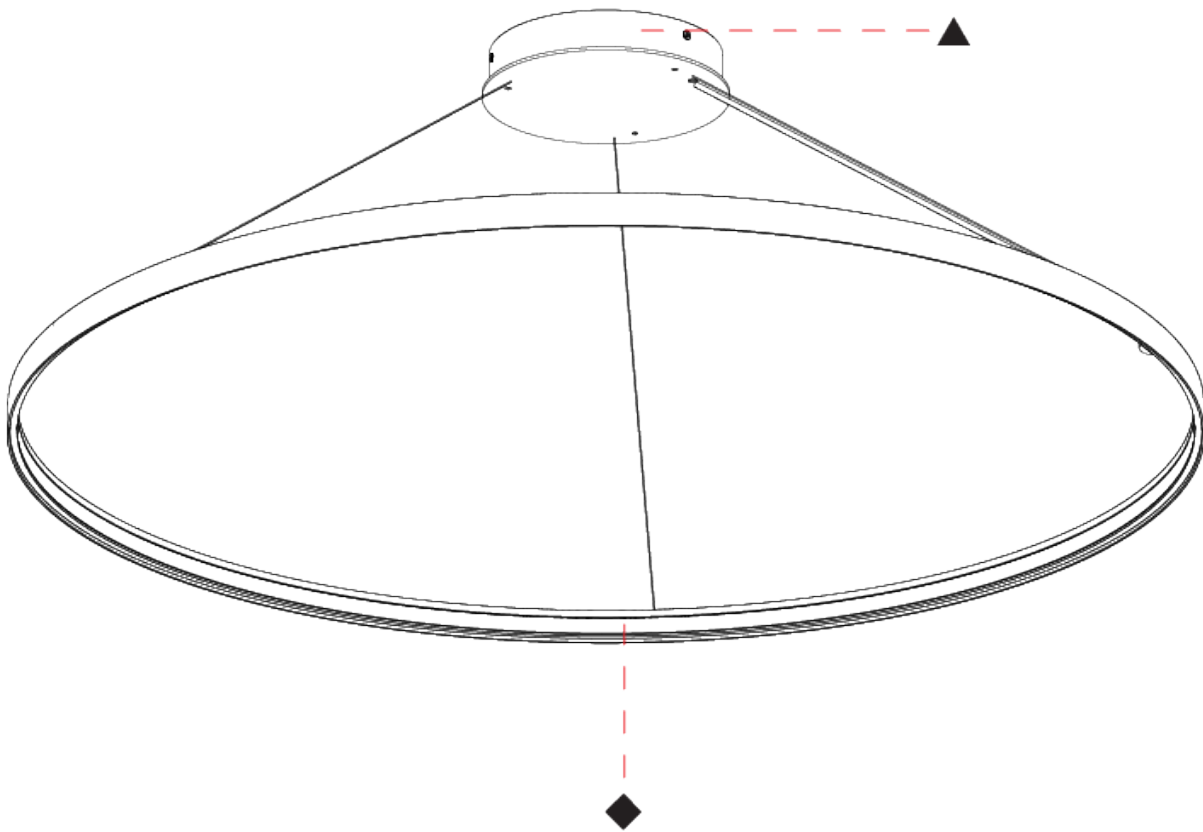

GLORIOUS SILHOUETTE SUSPENSION

A3001045-

PROJECT

TYPE

SPECIFIER

QUANTITY

DATE

A