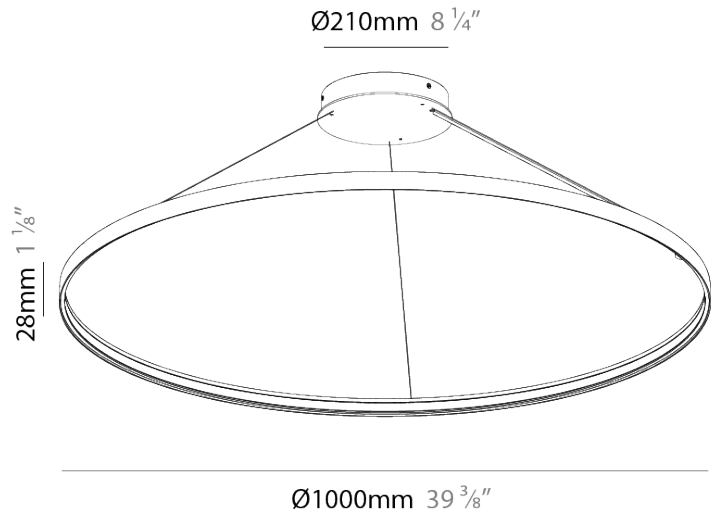

GENERAL

Series: Glorious Silhouette
Partner: Prolicht
Division: Architectural
Installation: Suspension
Product Type: Pendant
Mounting Location: Ceiling
Light Distribution: Direct

PHYSICAL

Shape: Round
Diameter (mm): 1000
Diameter (in): 39 3/8
Height (mm): 28
Height (in): 1 1/8
Max. Overall Height (mm): 4028
Max. Overall Height (in): 158 3/8
Weight (kg): 1.0
Diffuser: PMMA - Opal
Fixture Finish: SSR / BKV / CWI / CRY / HAB / UFT / ITA / RUA / FTG / MYG / LOD / PUS / FRO / FUP / KIA / POP / BLS / SPG / MEY / GOH / CHC / COM / ABZ / JAG / OBR / MOS / ROR
Accent Finish: CHR / BLK
Fixture Material: PMMA / Aluminum
Cable Details: 4000mm / 157 1/2" Cable - Black or Chrome

ELECTRICAL

Lamp Type: LED (Zhaga Standard)
Input Wattage (W): 41
Total Output Wattage (W): 37.3
Dimming: Non-Dimming / 0-10V Dimming / Phase Dimming / DALI Dimming / MATTER Dimming
Driver Included: Yes
Driver Location: Integrated
Driver Type: Constant Current - Unviersal
Driver Class: Class 2
Input Voltage (V): 120 - 277
Constant Current (MA): 1550mA

LED

Color Temperature (°K): 2700 / 3000
Max. Delivered Lumen (lm): 2771 / 2379
Nominal Lumen (lm): 3916 / 4102
CRI: >80 CRI
Lamp Life (hrs): 50000

RATINGS AND CERTIFICATIONS

Certified By: Certified for North American Standards
IP rating: IP20