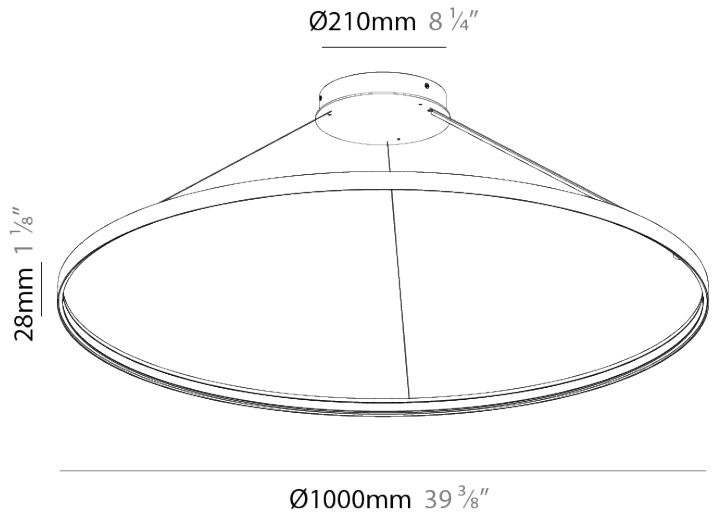

GENERAL

Series: Glorious Silhouette
Partner: Prolicht
Division: Architectural
Installation: Suspension
Product Type: Pendant
Mounting Location: Ceiling
Light Distribution: Direct

PHYSICAL

Shape: Round
Diameter (mm): 1000
Diameter (in): 39 3/8
Height (mm): 28
Height (in): 1 1/8
Max. Overall Height (mm): 4028
Max. Overall Height (in): 158 3/8
Weight (kg): 1.0
Diffuser: PMMA - Opal
Fixture Finish: SSR / BKV / CWI / CRY / HAB / UFT / ITA / RUA / FTG / MYG / LOD / PUS / FRO / FUP / KIA / POP / BLS / SPG / MEY / GOH / CHC / COM / ABZ / JAG / OBR / MOS / ROR
Accent Finish: CHR / BLK
Fixture Material: PMMA / Aluminum
Cable Details: 4000mm / 157 1/2" Cable - Black or Chrome

ELECTRICAL

Lamp Type: LED (Zhaga Standard)
Input Wattage (W): 41
Total Output Wattage (W): 37.3
Dimming: Non-Dimming / 0-10V Dimming / Phase Dimming / DALI Dimming / MATTER Dimming
Driver Included: Yes
Driver Location: Integrated
Driver Type: Constant Current - Unviersal
Driver Class: Class 2
Input Voltage (V): 120 - 277
Constant Current (MA): 1550mA

LED

Color Temperature (°K): 2700 / 3000
Max. Delivered Lumen (lm): 2771 / 2379
Nominal Lumen (lm): 3916 / 4102
CRI: >80 CRI
Lamp Life (hrs): 50000

RATINGS AND CERTIFICATIONS

Certified By: Certified for North American Standards
IP rating: IP20