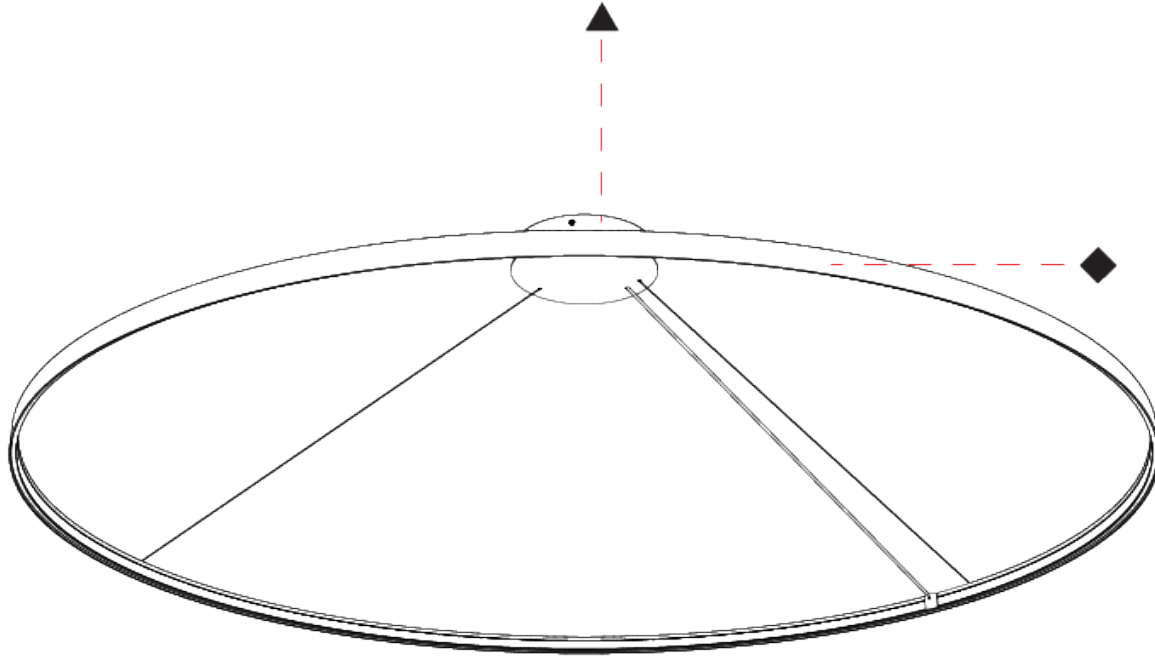

GLORIOUS SILHOUETTE SUSPENSION

A3001047-

PROJECT	_____
TYPE	_____
SPECIFIER	_____
QUANTITY	_____
DATE	_____

A