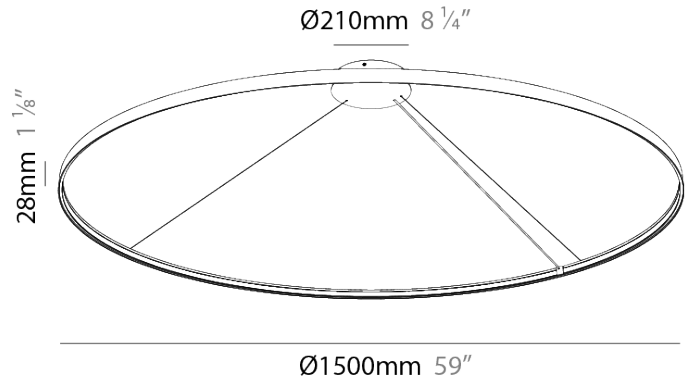

GENERAL

Series: Glorious Silhouette
Partner: Prolicht
Division: Architectural
Installation: Suspension
Product Type: Pendant
Mounting Location: Ceiling
Light Distribution: Direct

PHYSICAL

Shape: Round
Diameter (mm): 1500
Diameter (in): 59 1/8
Height (mm): 28
Height (in): 1 1/8
Max. Overall Height (mm): 4028
Max. Overall Height (in): 158 3/16
Weight (kg): 1.9
Diffuser: PMMA - Opal
Fixture Finish: SSR / BKV / CWI / CRY / HAB / UFT / ITA / RUA / FTG / MYG / LOD / PUS / FRO / FUP / KIA / POP / BLS / SPG / MEY / GOH / CHC / COM / ABZ / JAG / OBR / MOS / ROR
Accent Finish: CHR / BLK
Fixture Material: PMMA / Aluminum
Cable Details: 4000mm / 157 1/2" Cable - Black or Chrome

ELECTRICAL

Lamp Type: LED (Zhaga Standard)
Input Wattage (W): 62
Total Output Wattage (W): 56.4
Dimming: Non-Dimming / 0-10V Dimming / Phase Dimming / DALI Dimming / MATTER Dimming
Driver Included: Yes
Driver Location: Integrated
Driver Type: Constant Current - Universal
Driver Class: Class 2
Input Voltage (V): 120 - 277
Constant Current (MA): 2350mA

LED

Color Temperature (°K): 2700 / 3000
Max. Delivered Lumen (lm): 3451 / 3615
Nominal Lumen (lm): 5949 / 6233
CRI: >80 CRI
Lamp Life (hrs): 50000

RATINGS AND CERTIFICATIONS

Certified By: Certified for North American Standards
IP rating: IP20