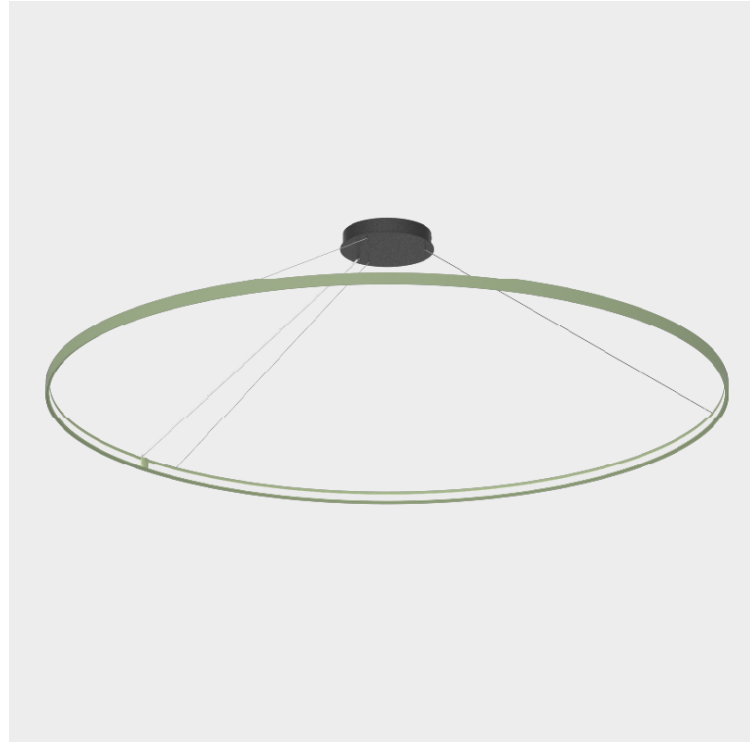

GENERAL

Series: Glorious Silhouette
Partner: Prolicht
Division: Architectural
Installation: Suspension
Product Type: Pendant
Mounting Location: Ceiling
Light Distribution: Direct

PHYSICAL

Shape: Round
Diameter (mm): 1500
Diameter (in): 59 1/8
Height (mm): 28
Height (in): 1 1/8
Max. Overall Height (mm): 4028
Max. Overall Height (in): 158 3/16
Weight (kg): 1.9
Diffuser: PMMA - Opal
Fixture Finish: SSR / BKV / CWI / CRY / HAB / UFT / ITA / RUA / FTG / MYG / LOD / PUS / FRO / FUP / KIA / POP / BLS / SPG / MEY / GOH / CHC / COM / ABZ / JAG / OBR / MOS / ROR
Accent Finish: CHR / BLK
Fixture Material: PMMA / Aluminum
Cable Details: 4000mm / 157 1/2" Cable - Black or Chrome

ELECTRICAL

Lamp Type: LED (Zhaga Standard)
Input Wattage (W): 62
Total Output Wattage (W): 56.4
Dimming: Non-Dimming / 0-10V Dimming / Phase Dimming / DALI Dimming / MATTER Dimming
Driver Included: Yes
Driver Location: Integrated
Driver Type: Constant Current - Universal
Driver Class: Class 2
Input Voltage (V): 120 - 277
Constant Current (MA): 2350mA

LED

Color Temperature (°K): 2700 / 3000
Max. Delivered Lumen (lm): 3451 / 3615
Nominal Lumen (lm): 5949 / 6233
CRI: >80 CRI
Lamp Life (hrs): 50000

RATINGS AND CERTIFICATIONS

Certified By: Certified for North American Standards
IP rating: IP20