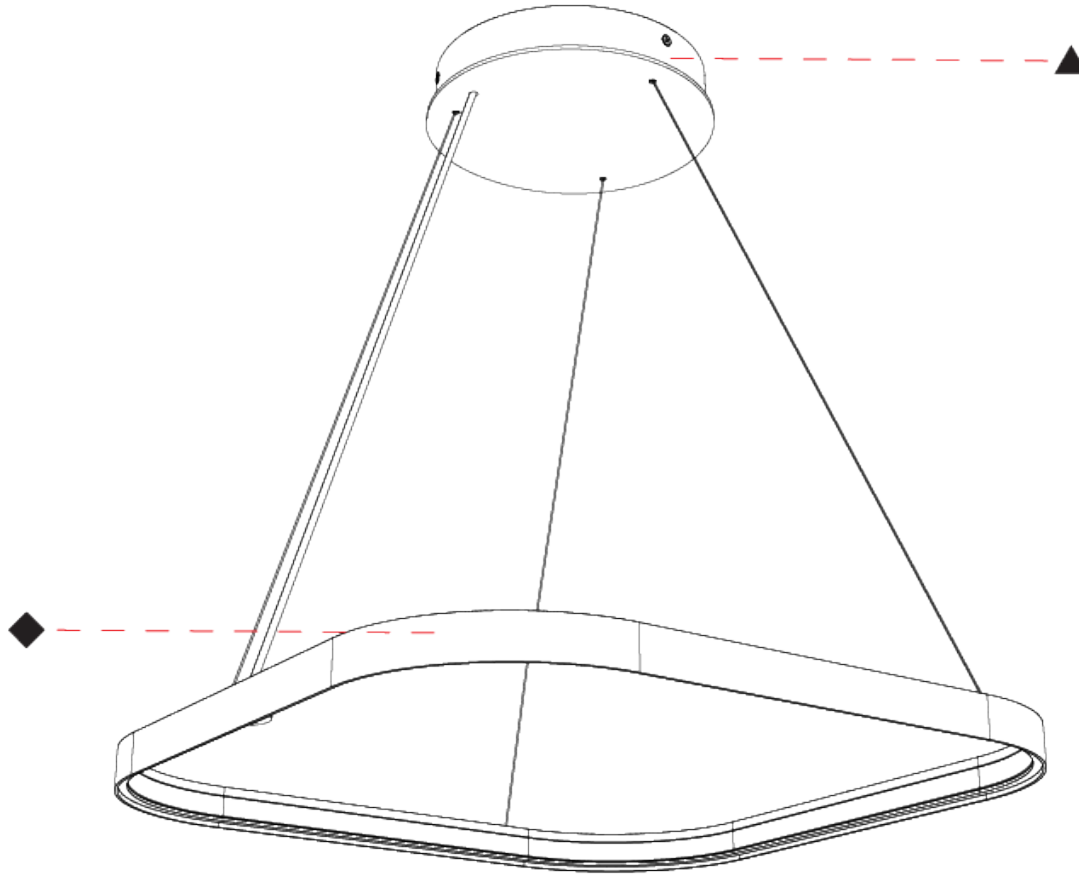

QUANTUM SILHOUETTE SUSPENSION

A3001048-

PROJECT _____

TYPE _____

SPECIFIER _____

QUANTITY _____

DATE _____

A