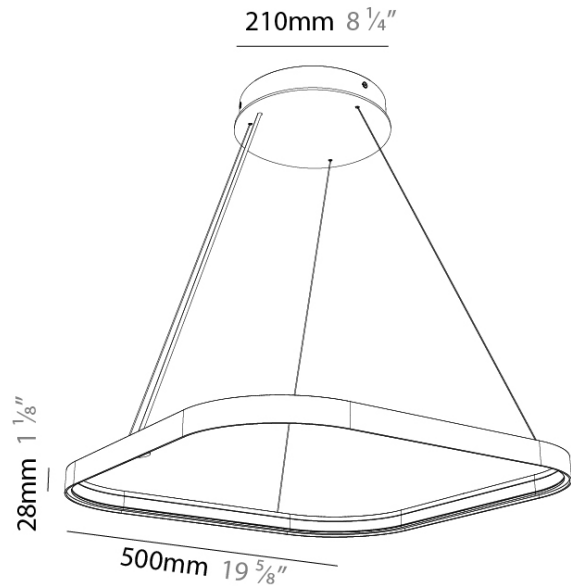

GENERAL

Series: Quantum Silhouette
Partner: Prolicht
Division: Architectural
Installation: Suspension
Product Type: Pendant
Mounting Location: Ceiling
Light Distribution: Direct / Indirect

PHYSICAL

Shape: Square
Length (mm): 500
Length (in): 19 11/16
Width (mm): 500
Width (in): 19 11/16
Height (mm): 28
Height (in): 1 1/8
Max. Overall Height (mm): 4028
Max. Overall Height (in): 158 9/16
Weight (kg): 0.8
Diffuser: PMMA - Opal
Fixture Finish: SSR / BKV / CWI / CRY / HAB / UFT / ITA / RUA / FTG / MYG / LOD / PUS / FRO / FUP / KIA / POP / BLS / SPG / MEY / GOH / CHC / COM / ABZ / JAG / OBR / MOS / ROR
Accent Finish: CHR / BLK
Fixture Material: PMMA / Aluminum

ELECTRICAL

Lamp Type: LED (Zhaga Standard)
Input Wattage (W): 22
Total Output Wattage (W): 20
Dimming: Non-Dimming / 0-10V Dimming / Phase Dimming / DALI Dimming / MATTER Dimming
Driver Included: Yes
Driver Location: Integrated
Driver Type: Constant Current - Universal
Driver Class: Class 2
Input Voltage (V): 120 - 277
Constant Current (MA): 850mA

LED

Color Temperature (°K): 2700 / 3000
Max. Delivered Lumen (lm): 1115 / 1168
Nominal Lumen (lm): 2143 / 2246
CRI: >80 CRI
Lamp Life (hrs): 50000

RATINGS AND CERTIFICATIONS

Certified By: Certified for North American Standards
IP rating: IP20