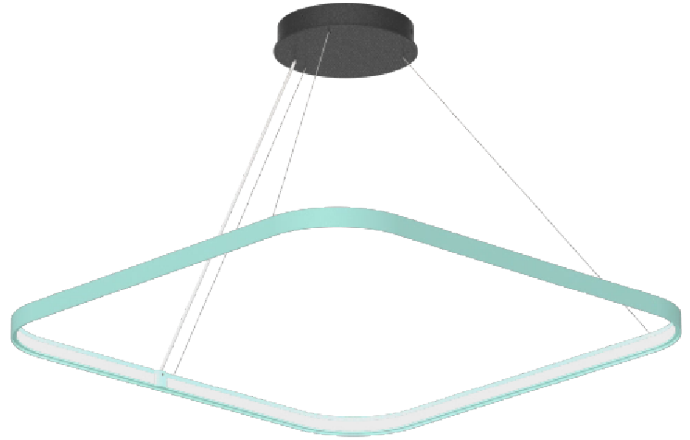

GENERAL

Series: Quantum Silhouette
Partner: Prolicht
Division: Architectural
Installation: Suspension
Product Type: Pendant
Mounting Location: Ceiling
Light Distribution: Direct / Indirect

PHYSICAL

Shape: Square
Length (mm): 750
Length (in): 29 1/2
Width (mm): 750
Width (in): 29 1/2
Height (mm): 28
Height (in): 1 1/8
Max. Overall Height (mm): 4028
Max. Overall Height (in): 158 9/16
Weight (kg): 1.1
Diffuser: PMMA - Opal
Fixture Finish: SSR / BKV / CWI / CRY / HAB / UFT / ITA / RUA / FTG / MYG / LOD / PUS / FRO / FUP / KIA / POP / BLS / SPG / MEY / GOH / CHC / COM / ABZ / JAG / OBR / MOS / ROR
Accent Finish: CHR / BLK
Fixture Material: PMMA / Aluminum

ELECTRICAL

Lamp Type: LED (Zhaga Standard)
Input Wattage (W): 36
Total Output Wattage (W): 32.8
Dimming: Non-Dimming / 0-10V Dimming / Phase Dimming / DALI Dimming / MATTER Dimming
Driver Included: Yes
Driver Location: Integrated
Driver Type: Constant Current - Universal
Driver Class: Class 2
Input Voltage (V): 120 - 277
Constant Current (MA): 1350mA

LED

Color Temperature (°K): 2700 / 3000
Max. Delivered Lumen (lm): 1772 / 1857
Nominal Lumen (lm): 3409 / 3571
CRI: >80 CRI
Lamp Life (hrs): 50000

RATINGS AND CERTIFICATIONS

Certified By: Certified for North American Standards
IP rating: IP20