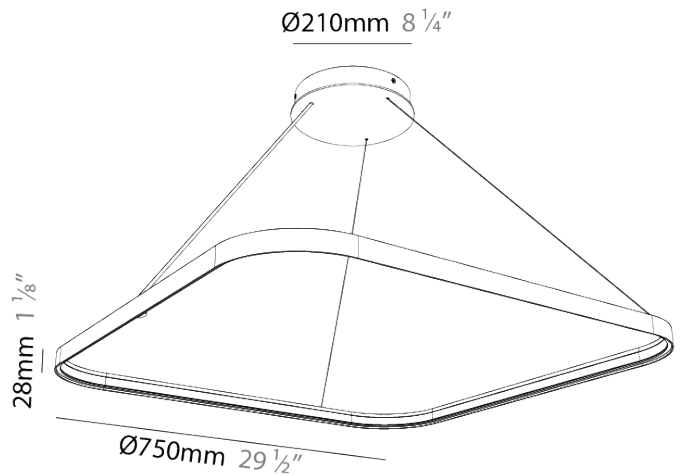

GENERAL

Series: Quantum Silhouette
Partner: Prolicht
Division: Architectural
Installation: Suspension
Product Type: Pendant
Mounting Location: Ceiling
Light Distribution: Direct / Indirect

PHYSICAL

Shape: Square
Length (mm): 750
Length (in): 29 1/2
Width (mm): 750
Width (in): 29 1/2
Height (mm): 28
Height (in): 1 1/8
Max. Overall Height (mm): 4028
Max. Overall Height (in): 158 9/16
Weight (kg): 1.1
Diffuser: PMMA - Opal
Fixture Finish: SSR / BKV / CWI / CRY / HAB / UFT / ITA / RUA / FTG / MYG / LOD / PUS / FRO / FUP / KIA / POP / BLS / SPG / MEY / GOH / CHC / COM / ABZ / JAG / OBR / MOS / ROR
Accent Finish: CHR / BLK
Fixture Material: PMMA / Aluminum

ELECTRICAL

Lamp Type: LED (Zhaga Standard)
Input Wattage (W): 36
Total Output Wattage (W): 32.8
Dimming: Non-Dimming / 0-10V Dimming / Phase Dimming / DALI Dimming / MATTER Dimming
Driver Included: Yes
Driver Location: Integrated
Driver Type: Constant Current - Universal
Driver Class: Class 2
Input Voltage (V): 120 - 277
Constant Current (MA): 1350mA

LED

Color Temperature (°K): 2700 / 3000
Max. Delivered Lumen (lm): 1772 / 1857
Nominal Lumen (lm): 3409 / 3571
CRI: >80 CRI
Lamp Life (hrs): 50000

RATINGS AND CERTIFICATIONS

Certified By: Certified for North American Standards
IP rating: IP20