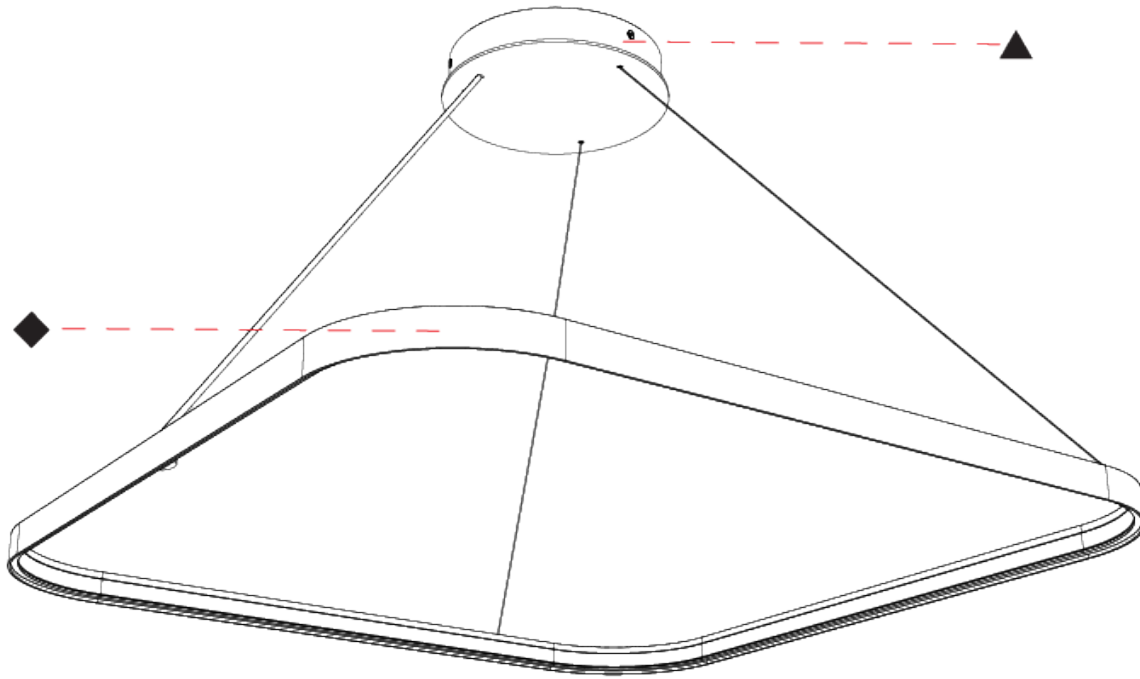

QUANTUM SILHOUETTE SUSPENSION

A3001049-

PROJECT	_____
TYPE	_____
SPECIFIER	_____
QUANTITY	_____
DATE	_____

A