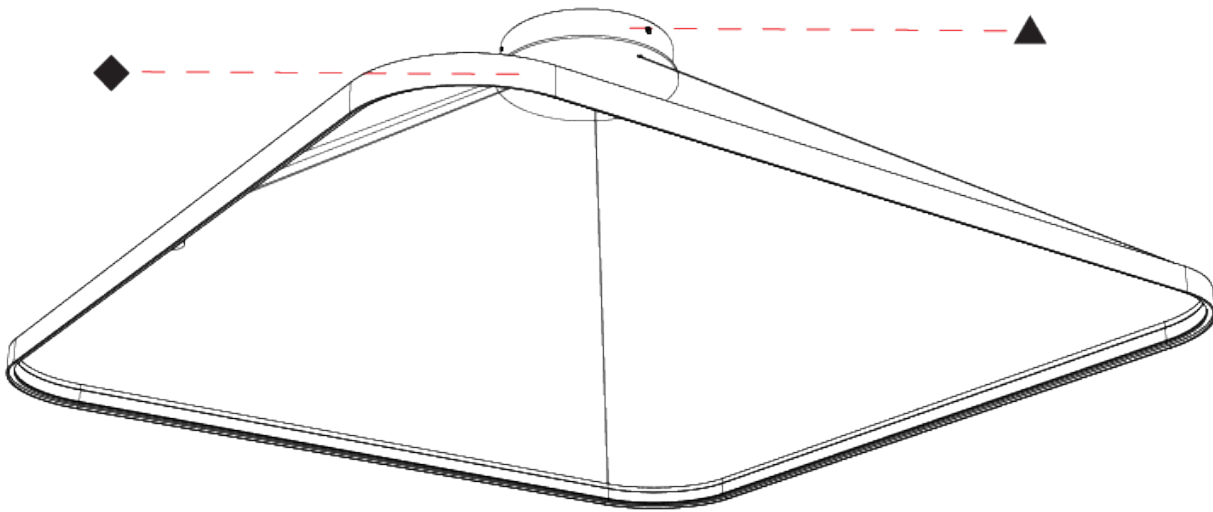

QUANTUM SILHOUETTE SUSPENSION

A3001050-

PROJECT

TYPE

SPECIFIER

QUANTITY

DATE

A