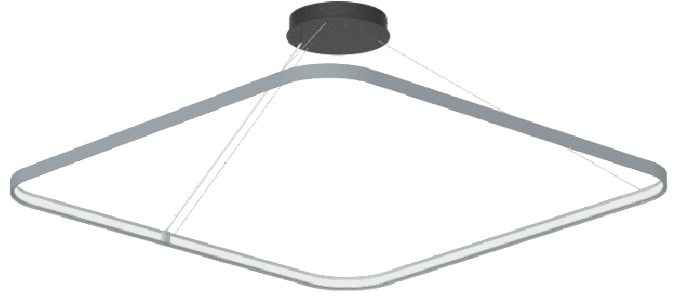

GENERAL

Series: Quantum Silhouette
Partner: Prolicht
Division: Architectural
Installation: Suspension
Product Type: Pendant
Mounting Location: Ceiling
Light Distribution: Direct / Indirect

PHYSICAL

Shape: Square
Length (mm): 1000
Length (in): 39 1/2
Width (mm): 1000
Width (in): 39 1/2
Height (mm): 28
Height (in): 1 1/8
Max. Overall Height (mm): 4028
Max. Overall Height (in): 158 9/16
Weight (kg): 1.5
Diffuser: PMMA - Opal
Fixture Finish: SSR / BKV / CWI / CRY / HAB / UFT / ITA / RUA / FTG / MYG / LOD / PUS / FRO / FUP / KIA / POP / BLS / SPG / MEY / GOH / CHC / COM / ABZ / JAG / OBR / MOS / ROR
Accent Finish: CHR / BLK
Fixture Material: PMMA / Aluminum

ELECTRICAL

Lamp Type: LED (Zhaga Standard)
Input Wattage (W): 49
Total Output Wattage (W): 44.6
Dimming: Non-Dimming / 0-10V Dimming / Phase Dimming / DALI Dimming / MATTER Dimming
Driver Included: Yes
Driver Location: Integrated
Driver Type: Constant Current - Universal
Driver Class: Class 2
Input Voltage (V): 120 - 277
Constant Current (MA): 1850mA

LED

Color Temperature (°K): 2700 / 3000
Max. Delivered Lumen (lm): 2432 / 2548
Nominal Lumen (lm): 4677 / 4900
CRI: >90 CRI
Lamp Life (hrs): 50000

RATINGS AND CERTIFICATIONS

Certified By: Certified for North American Standards
IP rating: IP20