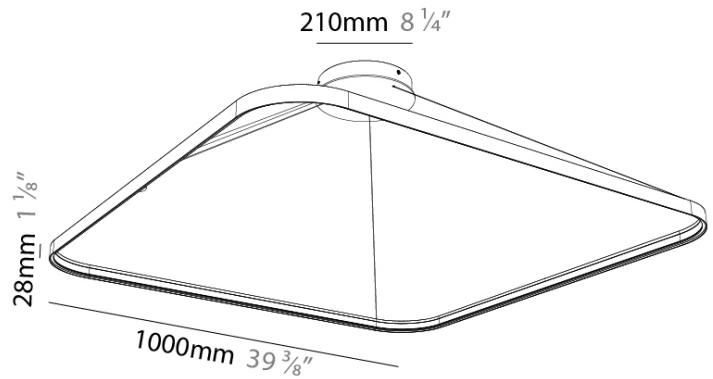

GENERAL

Series: Quantum Silhouette
Partner: Prolicht
Division: Architectural
Installation: Suspension
Product Type: Pendant
Mounting Location: Ceiling
Light Distribution: Direct / Indirect

PHYSICAL

Shape: Square
Length (mm): 1000
Length (in): 39 1/2
Width (mm): 1000
Width (in): 39 1/2
Height (mm): 28
Height (in): 1 1/8
Max. Overall Height (mm): 4028
Max. Overall Height (in): 158 9/16
Weight (kg): 1.5
Diffuser: PMMA - Opal
Fixture Finish: SSR / BKV / CWI / CRY / HAB / UFT / ITA / RUA / FTG / MYG / LOD / PUS / FRO / FUP / KIA / POP / BLS / SPG / MEY / GOH / CHC / COM / ABZ / JAG / OBR / MOS / ROR
Accent Finish: CHR / BLK
Fixture Material: PMMA / Aluminum

ELECTRICAL

Lamp Type: LED (Zhaga Standard)
Input Wattage (W): 49
Total Output Wattage (W): 44.6
Dimming: Non-Dimming / 0-10V Dimming / Phase Dimming / DALI Dimming / MATTER Dimming
Driver Included: Yes
Driver Location: Integrated
Driver Type: Constant Current - Universal
Driver Class: Class 2
Input Voltage (V): 120 - 277
Constant Current (MA): 1850mA

LED

Color Temperature (°K): 2700 / 3000
Max. Delivered Lumen (lm): 2432 / 2548
Nominal Lumen (lm): 4677 / 4900
CRI: >90 CRI
Lamp Life (hrs): 50000

RATINGS AND CERTIFICATIONS

Certified By: Certified for North American Standards
IP rating: IP20