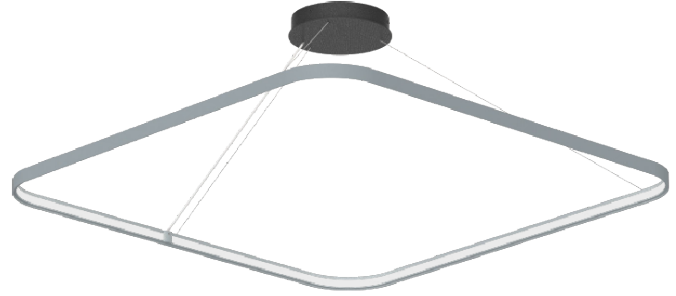

GENERAL

Series: Quantum Silhouette
Partner: Prolicht
Division: Architectural
Installation: Suspension
Product Type: Pendant
Mounting Location: Ceiling
Light Distribution: Direct / Indirect

PHYSICAL

Shape: Square
Length (mm): 1000
Length (in): 39 1/2
Width (mm): 1000
Width (in): 39 1/2
Height (mm): 28
Height (in): 1 1/8
Max. Overall Height (mm): 4028
Max. Overall Height (in): 158 9/16
Weight (kg): 1.5
Diffuser: PMMA - Opal
Fixture Finish: SSR / BKV / CWI / CRY / HAB / UFT / ITA / RUA / FTG / MYG / LOD / PUS / FRO / FUP / KIA / POP / BLS / SPG / MEY / GOH / CHC / COM / ABZ / JAG / OBR / MOS / ROR
Accent Finish: CHR / BLK
Fixture Material: PMMA / Aluminum

ELECTRICAL

Lamp Type: LED (Zhaga Standard)
Input Wattage (W): 49
Total Output Wattage (W): 44.6
Dimming: Non-Dimming / 0-10V Dimming / Phase Dimming / DALI Dimming / MATTER Dimming
Driver Included: Yes
Driver Location: Integrated
Driver Type: Constant Current - Universal
Driver Class: Class 2
Input Voltage (V): 120 - 277
Constant Current (MA): 1850mA

LED

Color Temperature (°K): 2700 / 3000
Max. Delivered Lumen (lm): 2432 / 2548
Nominal Lumen (lm): 4677 / 4900
CRI: >90 CRI
Lamp Life (hrs): 50000

RATINGS AND CERTIFICATIONS

Certified By: Certified for North American Standards
IP rating: IP20