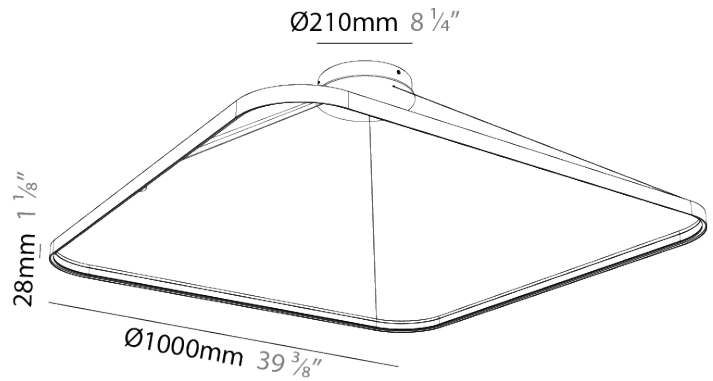

GENERAL

Series: Quantum Silhouette
Partner: Prolicht
Division: Architectural
Installation: Suspension
Product Type: Pendant
Mounting Location: Ceiling
Light Distribution: Direct / Indirect

PHYSICAL

Shape: Square
Length (mm): 1000
Length (in): 39 1/2
Width (mm): 1000
Width (in): 39 1/2
Height (mm): 28
Height (in): 1 1/8
Max. Overall Height (mm): 4028
Max. Overall Height (in): 158 9/16
Weight (kg): 1.5
Diffuser: PMMA - Opal
Fixture Finish: SSR / BKV / CWI / CRY / HAB / UFT / ITA / RUA / FTG / MYG / LOD / PUS / FRO / FUP / KIA / POP / BLS / SPG / MEY / GOH / CHC / COM / ABZ / JAG / OBR / MOS / ROR
Accent Finish: CHR / BLK
Fixture Material: PMMA / Aluminum

ELECTRICAL

Lamp Type: LED (Zhaga Standard)
Input Wattage (W): 49
Total Output Wattage (W): 44.6
Dimming: Non-Dimming / 0-10V Dimming / Phase Dimming / DALI Dimming / MATTER Dimming
Driver Included: Yes
Driver Location: Integrated
Driver Type: Constant Current - Universal
Driver Class: Class 2
Input Voltage (V): 120 - 277
Constant Current (MA): 1850mA

LED

Color Temperature (°K): 2700 / 3000
Max. Delivered Lumen (lm): 2432 / 2548
Nominal Lumen (lm): 4677 / 4900
CRI: >90 CRI
Lamp Life (hrs): 50000

RATINGS AND CERTIFICATIONS

Certified By: Certified for North American Standards
IP rating: IP20