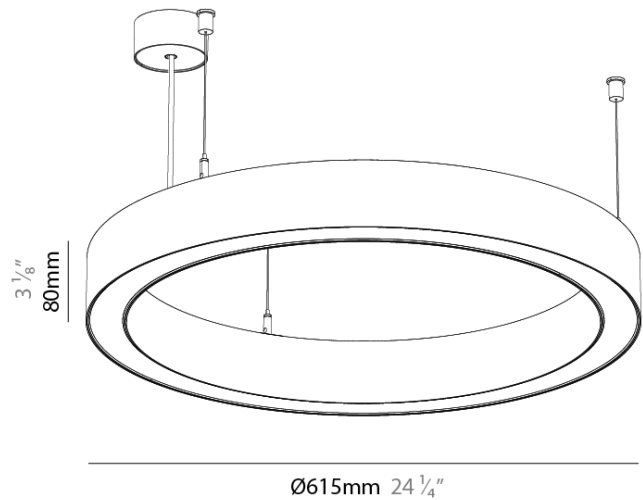

GENERAL

Series: Glorious _____
Subseries: Glorious 45 _____
Partner: Prolicht _____
Division: Architectural _____
Installation: Suspension _____
Product Type: Pendant _____
Mounting Location: Ceiling _____
Light Distribution: Direct _____

PHYSICAL

Shape: Round _____
Diameter (mm): 615 _____
Diameter (in): 24 ³/₁₆ _____
Height (mm): 76 _____
Height (in): 3 _____
Weight (kg): 6 _____
Diffuser: [PMMA - Opal / Microprism / Clear Microprism](#) _____
Fixture Finish: [SSR / BKV / CWI / CRY / HAB / UFT / ITA / RUA / FTG / MYG / LOD / PUS / FRO / FUP / KIA / POP / BLS / SPG / MEY / GOH / CHC / COM / ABZ / JAG / OBR / MOS / ROR](#) _____
Fixture Material: [PMMA / Aluminum](#) _____
Cable Details: [2000mm/78 3/4" or 6000mm/236 1/4" Cable Transparent](#) _____

ELECTRICAL

Lamp Type: LED _____
Input Wattage (W): 18.8 _____
Total Output Wattage (W): 17.3 _____
Dimming: Non-Dimmable _____
Driver Included: Yes _____
Driver Location: Integrated _____
Driver Type: Constant Current - Universal _____
Driver Class: Class 2 _____
Input Voltage (V): 120 - 277 _____

LED

Color Temperature (°K): [2700 / 3000 / 3500 / 4000](#) _____
Max. Delivered Lumen (lm): Max 2264 _____
Nominal Lumen (lm): Max 3185 _____
CRI: >90 CRI _____
Lamp Life (hrs): 50000 _____

OPTICAL

Adjustability: Fixed _____

RATINGS AND CERTIFICATIONS

Certified By: Certified for North American Standards _____
IP rating: IP40 _____