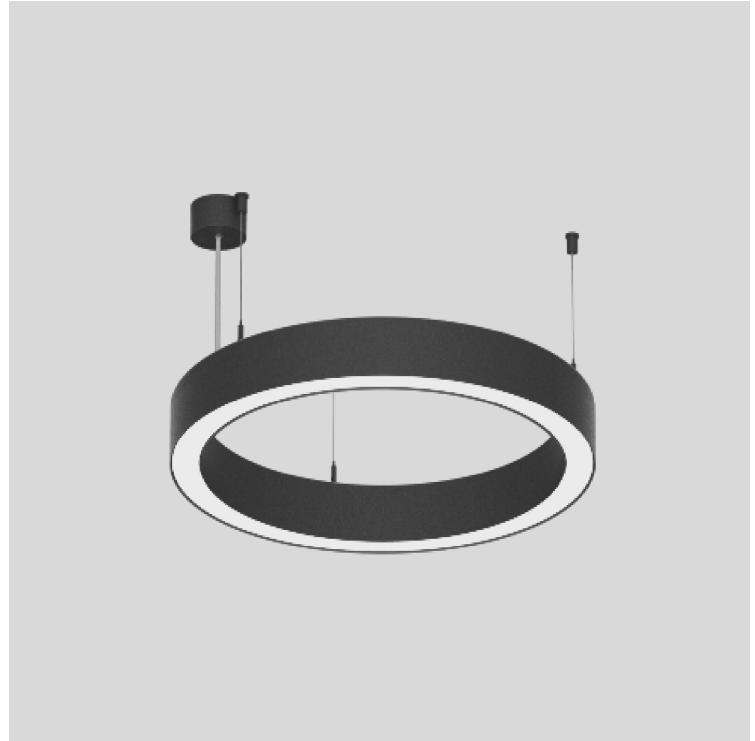

GENERAL

Series: Glorious _____
Subseries: Glorious 45 _____
Partner: Prolicht _____
Division: Architectural _____
Installation: Suspension _____
Product Type: Pendant _____
Mounting Location: Ceiling _____
Light Distribution: Direct _____

PHYSICAL

Shape: Round _____
Diameter (mm): 615 _____
Diameter (in): 24 ³/₁₆ _____
Height (mm): 76 _____
Height (in): 3 _____
Weight (kg): 6 _____
Diffuser: [PMMA - Opal / Microprism / Clear Microprism](#) _____
Fixture Finish: [SSR / BKV / CWI / CRY / HAB / UFT / ITA / RUA / FTG / MYG / LOD / PUS / FRO / FUP / KIA / POP / BLS / SPG / MEY / GOH / CHC / COM / ABZ / JAG / OBR / MOS / ROR](#) _____
Fixture Material: [PMMA / Aluminum](#) _____
Cable Details: [2000mm/78 3/4" or 6000mm/236 1/4" Cable Transparent](#) _____

ELECTRICAL

Lamp Type: LED _____
Input Wattage (W): 18.8 _____
Total Output Wattage (W): 17.3 _____
Dimming: Non-Dimmable _____
Driver Included: Yes _____
Driver Location: Integrated _____
Driver Type: Constant Current - Universal _____
Driver Class: Class 2 _____
Input Voltage (V): 120 - 277 _____

LED

Color Temperature (°K): [2700 / 3000 / 3500 / 4000](#) _____
Max. Delivered Lumen (lm): Max 2264 _____
Nominal Lumen (lm): Max 3185 _____
CRI: >90 CRI _____
Lamp Life (hrs): 50000 _____

OPTICAL

Adjustability: Fixed _____

RATINGS AND CERTIFICATIONS

Certified By: Certified for North American Standards _____
IP rating: IP40 _____