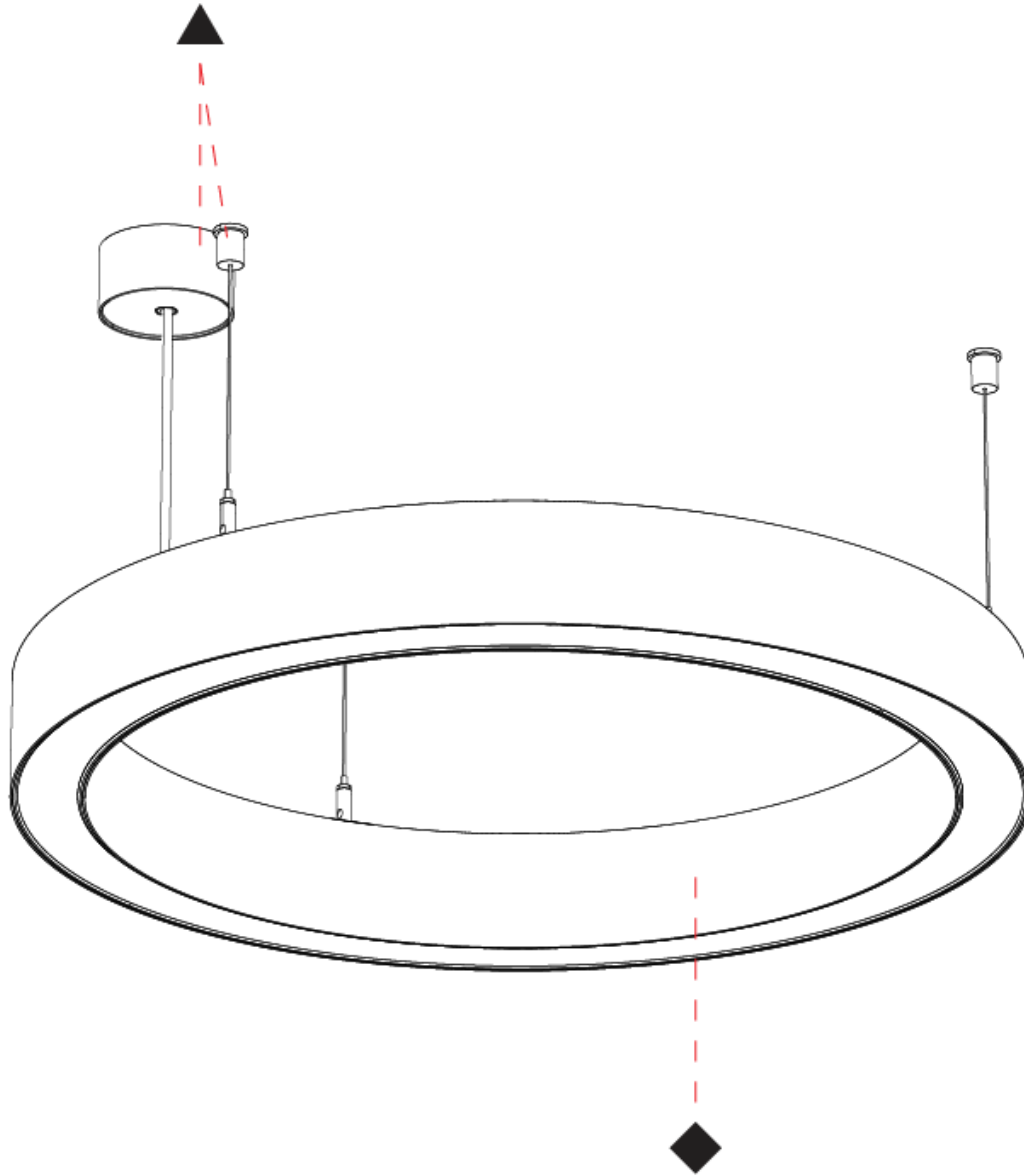

## GLORIOUS 45 SUSPENSION

A3001070-HE-

PROJECT \_\_\_\_\_

TYPE \_\_\_\_\_

SPECIFIER \_\_\_\_\_

QUANTITY \_\_\_\_\_

DATE \_\_\_\_\_

A