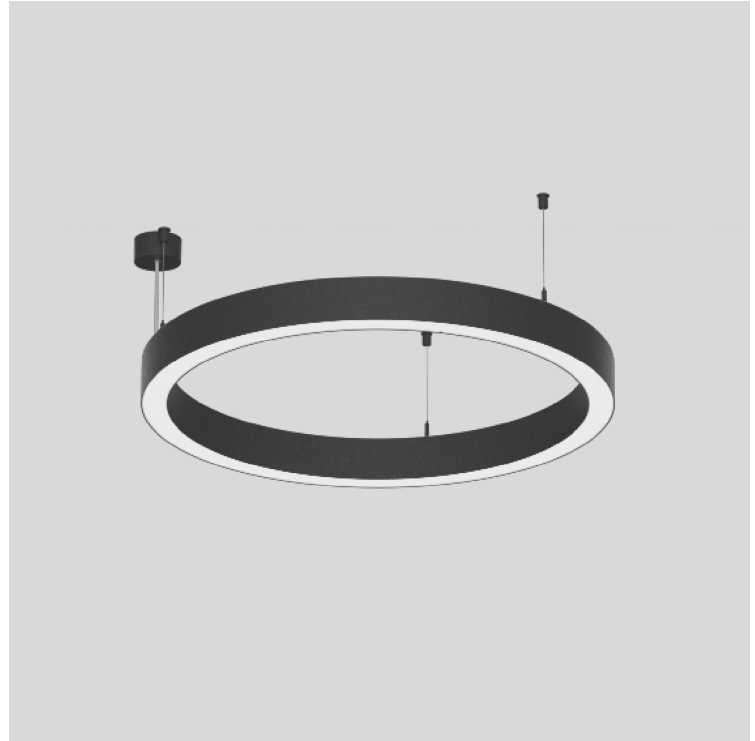

GENERAL

Series: Glorious
Subseries: Glorious 45
Partner: Prolicht
Division: Architectural
Installation: Suspension
Product Type: Pendant
Mounting Location: Ceiling
Light Distribution: Direct

PHYSICAL

Shape: Round
Diameter (mm): 800
Diameter (in): 31 1/2
Height (mm): 76
Height (in): 3
Weight (kg): 5
Diffuser: PMMA - Opal / Microprism / Clear Microprism
Fixture Finish: SSR / BKV / CWI / CRY / HAB / UFT / ITA / RUA / FTG / MYG / LOD / PUS / FRO / FUP / KIA / POP / BLS / SPG / MEY / GOH / CHC / COM / ABZ / JAG / OBR / MOS / ROR
Fixture Material: PMMA / Aluminum
Cable Details: 2000mm/78 3/4" or 6000mm/236 1/4" Cable Transparent

ELECTRICAL

Lamp Type: LED
Input Wattage (W): 25.1
Total Output Wattage (W): 22.7
Dimming: Non-Dimmable
Driver Included: Yes
Driver Location: Integrated
Driver Type: Constant Current - Universal
Driver Class: Class 2
Input Voltage (V): 120 - 277

LED

Color Temperature (°K): 2700 / 3000 / 3500 / 4000
Max. Delivered Lumen (lm): Max 3018
Nominal Lumen (lm): Max 4246
CRI: >90 CRI
Lamp Life (hrs): 50000

OPTICAL

Adjustability: Fixed

RATINGS AND CERTIFICATIONS

Certified By: Certified for North American Standards
IP rating: IP40

PROJECT _____
TYPE _____
SPECIFIER _____
QUANTITY _____
DATE _____