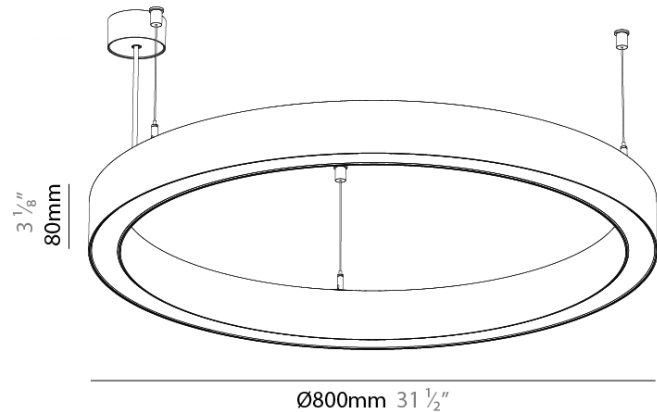

GENERAL

Series: Glorious
Subseries: Glorious 45
Partner: Prolicht
Division: Architectural
Installation: Suspension
Product Type: Pendant
Mounting Location: Ceiling
Light Distribution: Direct

PHYSICAL

Shape: Round
Diameter (mm): 800
Diameter (in): 31 1/2
Height (mm): 76
Height (in): 3
Weight (kg): 5
Diffuser: PMMA - Opal / Microprism / Clear Microprism
Fixture Finish: SSR / BKV / CWI / CRY / HAB / UFT / ITA / RUA / FTG / MYG / LOD / PUS / FRO / FUP / KIA / POP / BLS / SPG / MEY / GOH / CHC / COM / ABZ / JAG / OBR / MOS / ROR
Fixture Material: PMMA / Aluminum
Cable Details: 2000mm/78 3/4" or 6000mm/236 1/4" Cable Transparent

ELECTRICAL

Lamp Type: LED
Input Wattage (W): 25.1
Total Output Wattage (W): 22.7
Dimming: Non-Dimmable
Driver Included: Yes
Driver Location: Integrated
Driver Type: Constant Current - Universal
Driver Class: Class 2
Input Voltage (V): 120 - 277

LED

Color Temperature (°K): 2700 / 3000 / 3500 / 4000
Max. Delivered Lumen (lm): Max 3018
Nominal Lumen (lm): Max 4246
CRI: >90 CRI
Lamp Life (hrs): 50000

OPTICAL

Adjustability: Fixed

RATINGS AND CERTIFICATIONS

Certified By: Certified for North American Standards
IP rating: IP40

PROJECT _____
TYPE _____
SPECIFIER _____
QUANTITY _____
DATE _____