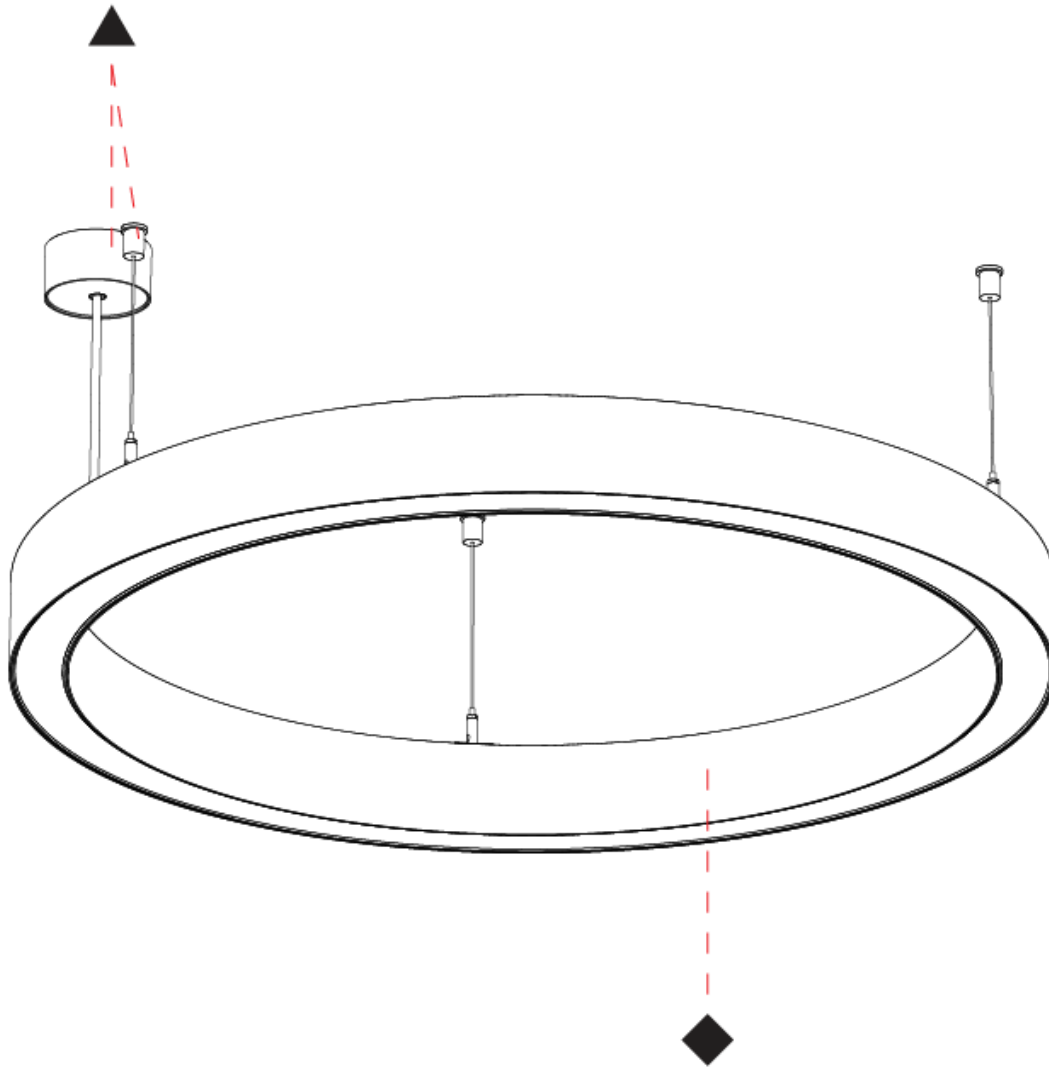

GLORIOUS 45 SUSPENSION

A3001072-HE-

PROJECT _____

TYPE _____

SPECIFIER _____

QUANTITY _____

DATE _____

A