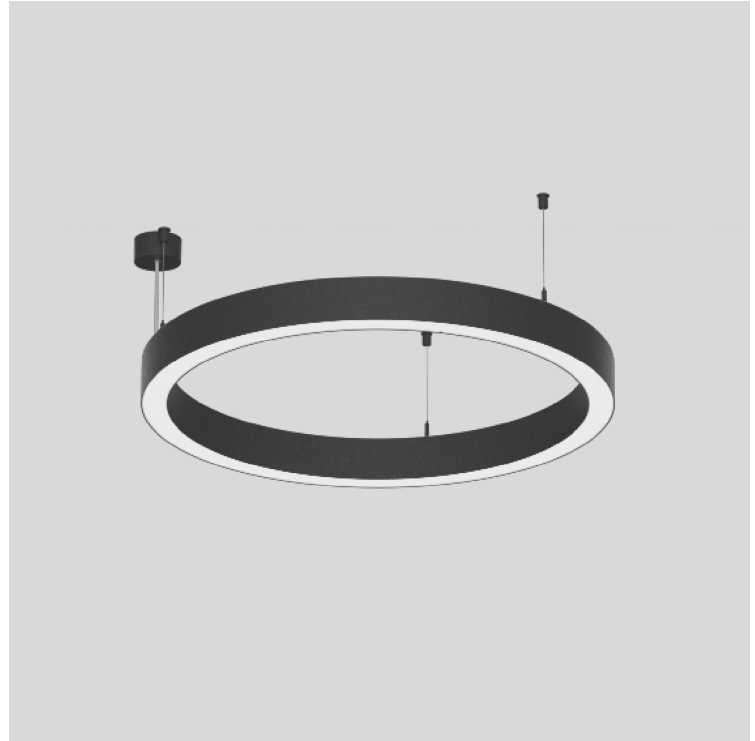

GENERAL

Series: Glorious
Subseries: Glorious 45
Partner: Prolicht
Division: Architectural
Installation: Suspension
Product Type: Pendant
Mounting Location: Ceiling
Light Distribution: Direct

PHYSICAL

Shape: Round
Diameter (mm): 800
Diameter (in): 31 1/2
Height (mm): 76
Height (in): 3
Weight (kg): 5
Diffuser: [PMMA - Opal / Microprism / Clear Microprism](#)
Fixture Finish: [SSR / BKV / CWI / CRY / HAB / UFT / ITA / RUA / FTG / MYG / LOD / PUS / FRO / FUP / KIA / POP / BLS / SPG / MEY / GOH / CHC / COM / ABZ / JAG / OBR / MOS / ROR](#)
Fixture Material: [PMMA / Aluminum](#)
Cable Details: [2000mm/78 3/4" or 6000mm/236 1/4" Cable Transparent](#)

ELECTRICAL

Lamp Type: LED
Input Wattage (W): 43.6
Total Output Wattage (W): 40
Dimming: [Non-dimming / DALI Dimming / MATTER Dimming](#)
Driver Included: Yes
Driver Location: Integrated
Driver Type: Constant Current - Universal
Driver Class: Class 2
Input Voltage (V): 120 - 277

LED

Color Temperature (°K): 2700-6500 Tunable White
Max. Delivered Lumen (lm): Max 5109
Nominal Lumen (lm): Max 7187
CRI: >90 CRI
Lamp Life (hrs): 50000

OPTICAL

Adjustability: Fixed

RATINGS AND CERTIFICATIONS

Certified By: Certified for North American Standards
IP rating: IP40

PROJECT _____
TYPE _____
SPECIFIER _____
QUANTITY _____
DATE _____