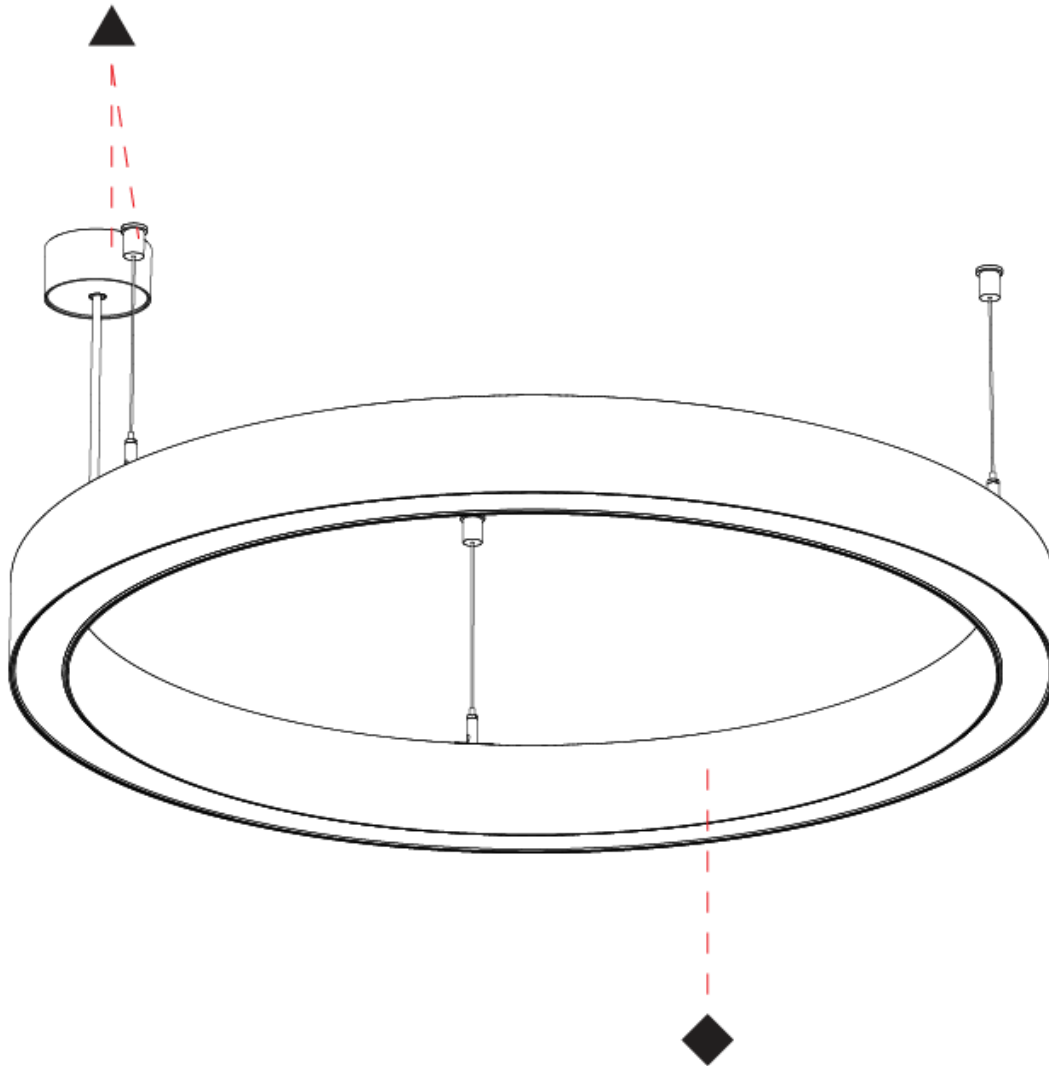

GLORIOUS 45 SUSPENSION

A3001073-

PROJECT _____

TYPE _____

SPECIFIER _____

QUANTITY _____

DATE _____

A