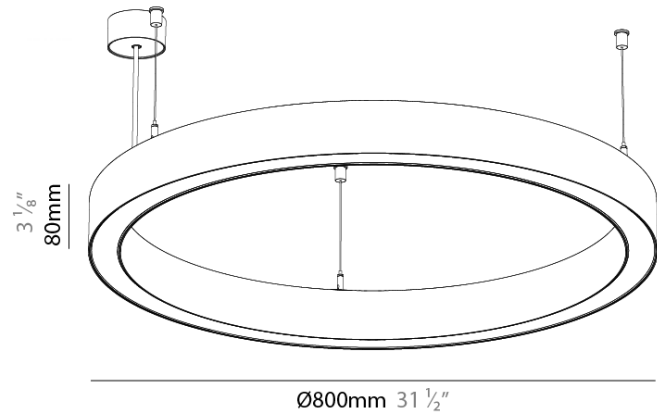

GENERAL

Series: Glorious
Subseries: Glorious 45
Partner: Prolicht
Division: Architectural
Installation: Suspension
Product Type: Pendant
Mounting Location: Ceiling
Light Distribution: Direct

PHYSICAL

Shape: Round
Diameter (mm): 800
Diameter (in): 31 1/2
Height (mm): 76
Height (in): 3
Weight (kg): 5
Diffuser: [PMMA - Opal / Microprism / Clear Microprism](#)
Fixture Finish: [SSR / BKV / CWI / CRY / HAB / UFT / ITA / RUA / FTG / MYG / LOD / PUS / FRO / FUP / KIA / POP / BLS / SPG / MEY / GOH / CHC / COM / ABZ / JAG / OBR / MOS / ROR](#)
Fixture Material: [PMMA / Aluminum](#)
Cable Details: [2000mm/78 3/4" or 6000mm/236 1/4" Cable Transparent](#)

ELECTRICAL

Lamp Type: LED
Input Wattage (W): 43.6
Total Output Wattage (W): 40
Dimming: [Non-dimming / DALI Dimming / MATTER Dimming](#)
Driver Included: Yes
Driver Location: Integrated
Driver Type: Constant Current - Universal
Driver Class: Class 2
Input Voltage (V): 120 - 277

LED

Color Temperature (°K): 2700-6500 Tunable White
Max. Delivered Lumen (lm): Max 5109
Nominal Lumen (lm): Max 7187
CRI: >90 CRI
Lamp Life (hrs): 50000

OPTICAL

Adjustability: Fixed

RATINGS AND CERTIFICATIONS

Certified By: Certified for North American Standards
IP rating: IP40

PROJECT _____
TYPE _____
SPECIFIER _____
QUANTITY _____
DATE _____