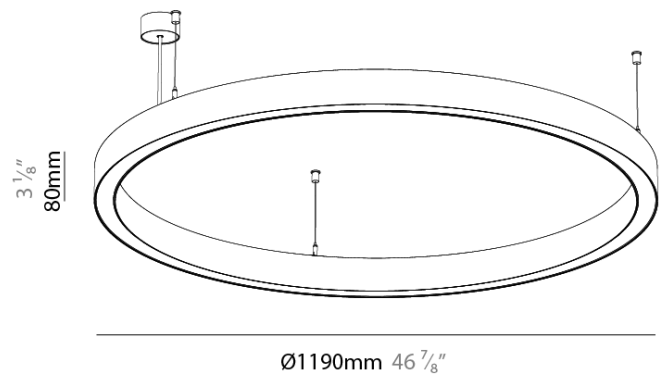

GENERAL

Series: Glorious
Subseries: Glorious 45
Partner: Prolicht
Division: Architectural
Installation: Surface
Product Type: Pendant
Mounting Location: Ceiling
Light Distribution: Direct

PHYSICAL

Shape: Round
Diameter (mm): 1190
Diameter (in): 46 ⁷/₈
Height (mm): 76
Height (in): 3
Weight (kg): 7.3
Diffuser: [PMMA - Opal](#) / [Microprism](#) / [Clear Microprism](#)
Fixture Finish: [SSR / BKV / CWI / CRY / HAB / UFT / ITA / RUA / FTG / MYG / LOD / PUS / FRO / FUP / KIA / POP / BLS / SPG / MEY / GOH / CHC / COM / ABZ / JAG / OBR / MOS / ROR](#)
Fixture Material: [PMMA](#) / [Aluminum](#)
Cable Details: [2000mm/78 3/4"](#) or [6000mm/236 1/4"](#) Cable Transparent

ELECTRICAL

Lamp Type: LED
Input Wattage (W): 37.6
Total Output Wattage (W): 34.6
Dimming: Non-Dimmable
Driver Included: Yes
Driver Location: Integrated
Driver Type: Constant Current - Universal
Driver Class: Class 2
Input Voltage (V): 120 - 277

LED

Color Temperature (°K): [2700](#) / [3000](#) / [3500](#) / [4000](#)
Max. Delivered Lumen (lm): Max 4527
Nominal Lumen (lm): Max 6369
CRI: >90 CRI
Lamp Life (hrs): 50000

OPTICAL

Adjustability: Fixed

RATINGS AND CERTIFICATIONS

Certified By: Certified for North American Standards
IP rating: IP40

PROJECT _____
TYPE _____
SPECIFIER _____
QUANTITY _____
DATE _____