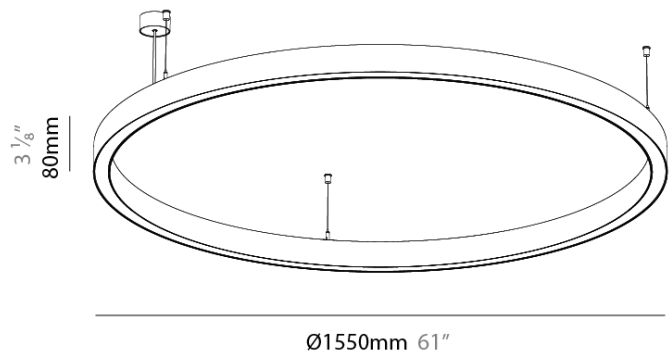

GENERAL

Series: Glorious
Subseries: Glorious 45
Partner: Prolicht
Division: Architectural
Installation: Suspension
Product Type: Pendant
Mounting Location: Ceiling
Light Distribution: Direct

PHYSICAL

Shape: Round
Diameter (mm): 1550
Diameter (in): 61
Height (mm): 76
Height (in): 3
Weight (kg): 9.5
Diffuser: PMMA - Opal / Microprism / Clear Microprism
Fixture Finish: SSR / BKV / CWI / CRY / HAB / UFT / ITA / RUA / FTG / MYG / LOD / PUS / FRO / FUP / KIA / POP / BLS / SPG / MEY / GOH / CHC / COM / ABZ / JAG / OBR / MOS / ROR
Fixture Material: PMMA / Aluminum
Cable Details: 2000mm/78 3/4" or 6000mm/236 1/4" Cable Transparent

ELECTRICAL

Lamp Type: LED
Input Wattage (W): 103.5
Total Output Wattage (W): 93.6
Dimming: Non-Dimming / 0-10V Dimming / Phase Dimming / DALI Dimming / MATTER Dimming
Driver Included: Yes
Driver Location: Integrated
Driver Type: Constant Current - Universal
Driver Class: Class 2
Input Voltage (V): 120 - 277
Constant Current (MA): 350

LED

Color Temperature (°K): 2700 / 3000 / 3500 / 4000
Max. Delivered Lumen (lm): Max 12112
Nominal Lumen (lm): Max 17040
CRI: >90 CRI
Lamp Life (hrs): 50000

OPTICAL

Adjustability: Fixed

RATINGS AND CERTIFICATIONS

Certified By: Certified for North American Standards
IP rating: IP40