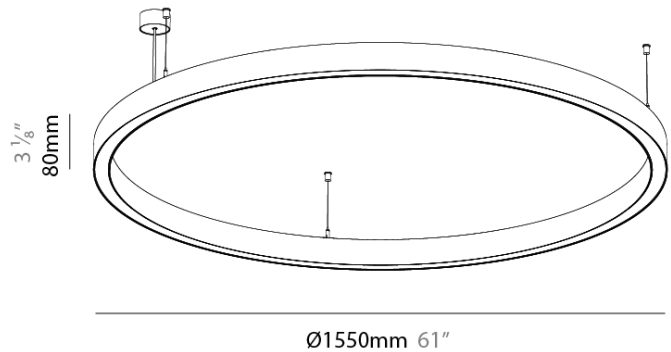

GENERAL

Series: Glorious
Subseries: Glorious 45
Partner: Prolicht
Division: Architectural
Installation: Suspension
Product Type: Pendant
Mounting Location: Ceiling
Light Distribution: Direct

PHYSICAL

Shape: Round
Diameter (mm): 1550
Diameter (in): 61
Height (mm): 76
Height (in): 3
Weight (kg): 9.5
Diffuser: PMMA - Opal / Microprism / Clear Microprism
Fixture Finish: SSR / BKV / CWI / CRY / HAB / UFT / ITA / RUA / FTG / MYG / LOD / PUS / FRO / FUP / KIA / POP / BLS / SPG / MEY / GOH / CHC / COM / ABZ / JAG / OBR / MOS / ROR
Fixture Material: PMMA / Aluminum
Cable Details: 2000mm/78 3/4" or 6000mm/236 1/4" Cable Transparent

ELECTRICAL

Lamp Type: LED
Input Wattage (W): 103.5
Total Output Wattage (W): 93.6
Dimming: Non-Dimming / 0-10V Dimming / Phase Dimming / DALI Dimming / MATTER Dimming
Driver Included: Yes
Driver Location: Integrated
Driver Type: Constant Current - Universal
Driver Class: Class 2
Input Voltage (V): 120 - 277
Constant Current (MA): 350

LED

Color Temperature (°K): 2700 / 3000 / 3500 / 4000
Max. Delivered Lumen (lm): Max 12112
Nominal Lumen (lm): Max 17040
CRI: >90 CRI
Lamp Life (hrs): 50000

OPTICAL

Adjustability: Fixed

RATINGS AND CERTIFICATIONS

Certified By: Certified for North American Standards
IP rating: IP40