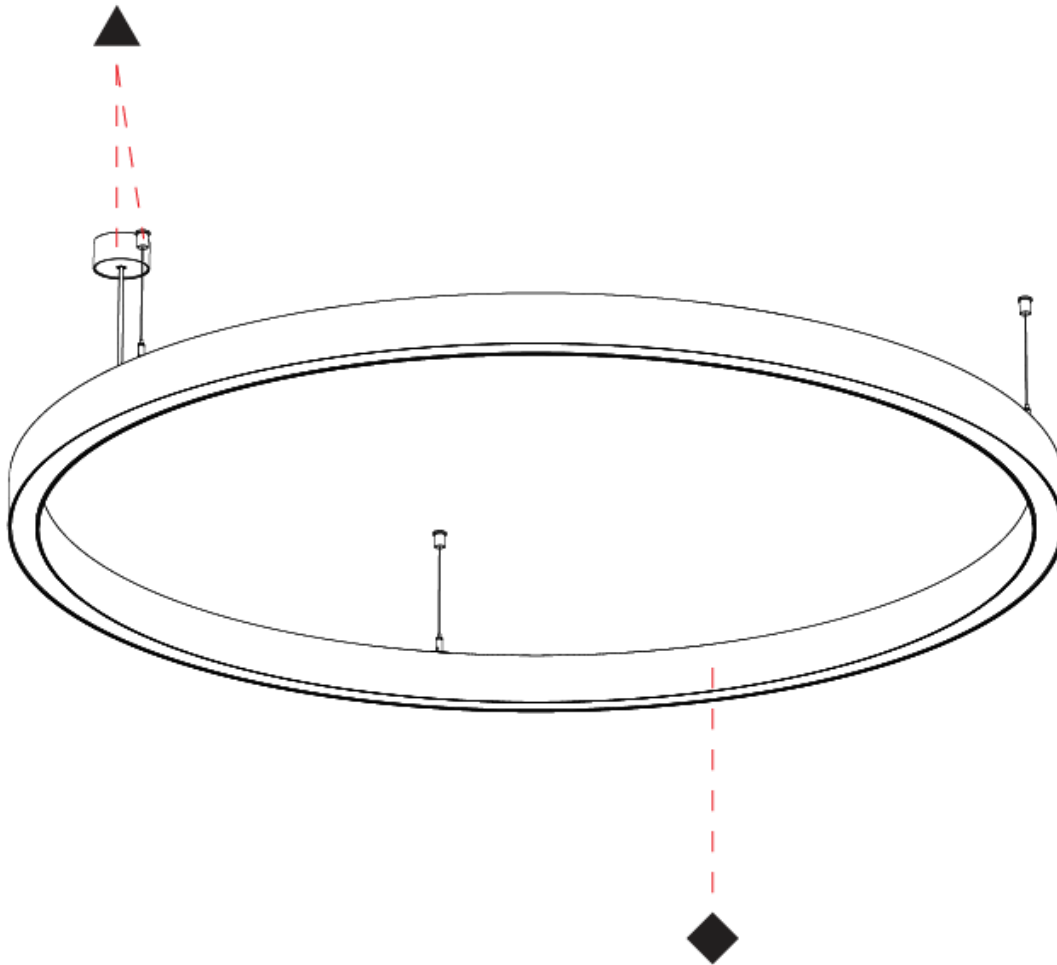

GLORIOUS 45 SUSPENSION

A3001078-

PROJECT _____

TYPE _____

SPECIFIER _____

QUANTITY _____

DATE _____

A