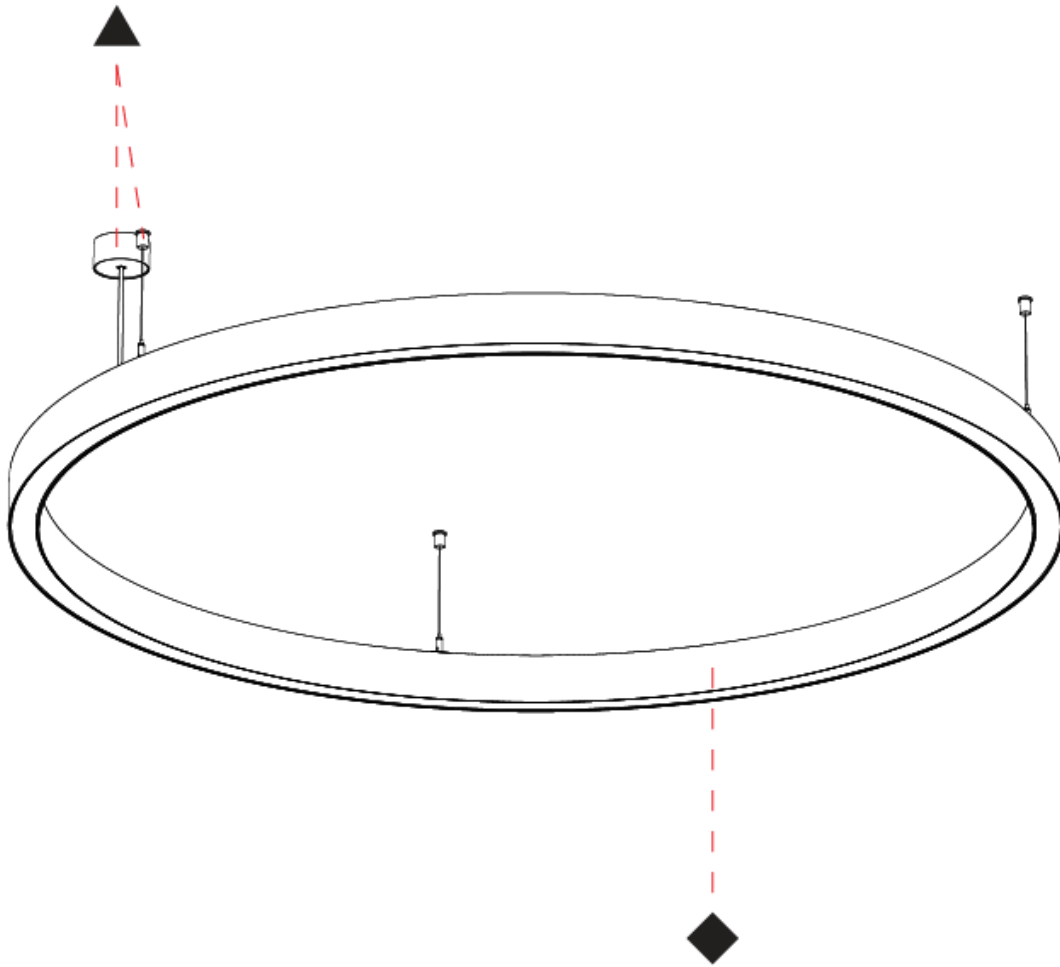

GLORIOUS 45 SUSPENSION

A3001078-

PROJECT _____

TYPE _____

SPECIFIER _____

QUANTITY _____

DATE _____

A