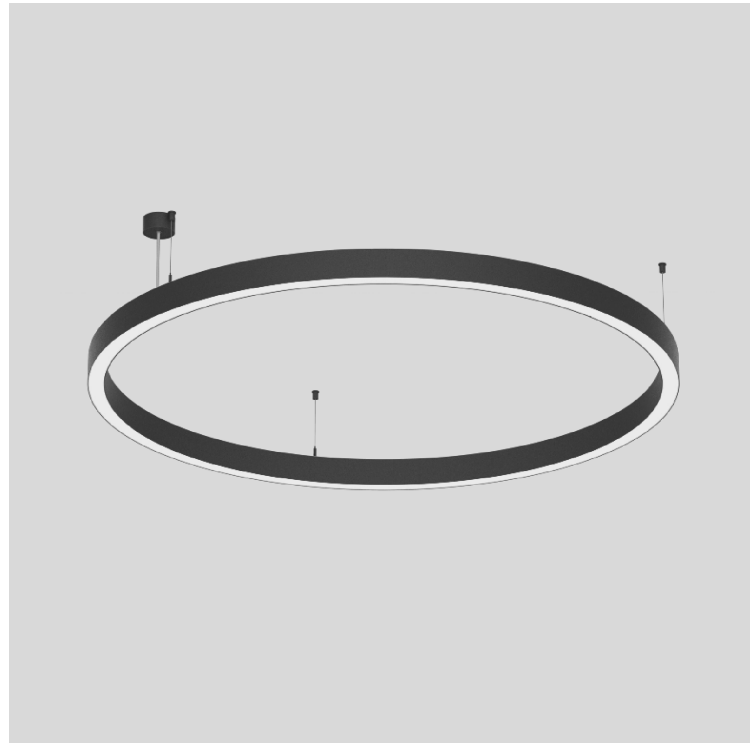

GENERAL

Series: Glorious
Subseries: Glorious 45
Partner: Prolicht
Division: Architectural
Installation: Suspension
Product Type: Pendant
Mounting Location: Ceiling
Light Distribution: Direct

PHYSICAL

Shape: Round
Diameter (mm): 1550
Diameter (in): 61
Height (mm): 76
Height (in): 3
Weight (kg): 9.5
Diffuser: PMMA - Opal / Microprism / Clear Microprism
Fixture Finish: SSR / BKV / CWI / CRY / HAB / UFT / ITA / RUA / FTG / MYG / LOD / PUS / FRO / FUP / KIA / POP / BLS / SPG / MEY / GOH / CHC / COM / ABZ / JAG / OBR / MOS / ROR
Fixture Material: PMMA / Aluminum
Cable Details: 2000mm/78 3/4" or 6000mm/236 1/4" Cable Transparent

ELECTRICAL

Lamp Type: LED
Input Wattage (W): 103.5
Total Output Wattage (W): 93.6
Dimming: Non-Dimming / 0-10V Dimming / Phase Dimming / DALI Dimming / MATTER Dimming
Driver Included: Yes
Driver Location: Integrated
Driver Type: Constant Current - Universal
Driver Class: Class 2
Input Voltage (V): 120 - 277
Constant Current (MA): 350

LED

Color Temperature (°K): 2700 / 3000 / 3500 / 4000
Max. Delivered Lumen (lm): Max 12112
Nominal Lumen (lm): Max 17040
CRI: >90 CRI
Lamp Life (hrs): 50000

OPTICAL

Adjustability: Fixed

RATINGS AND CERTIFICATIONS

Certified By: Certified for North American Standards
IP rating: IP40