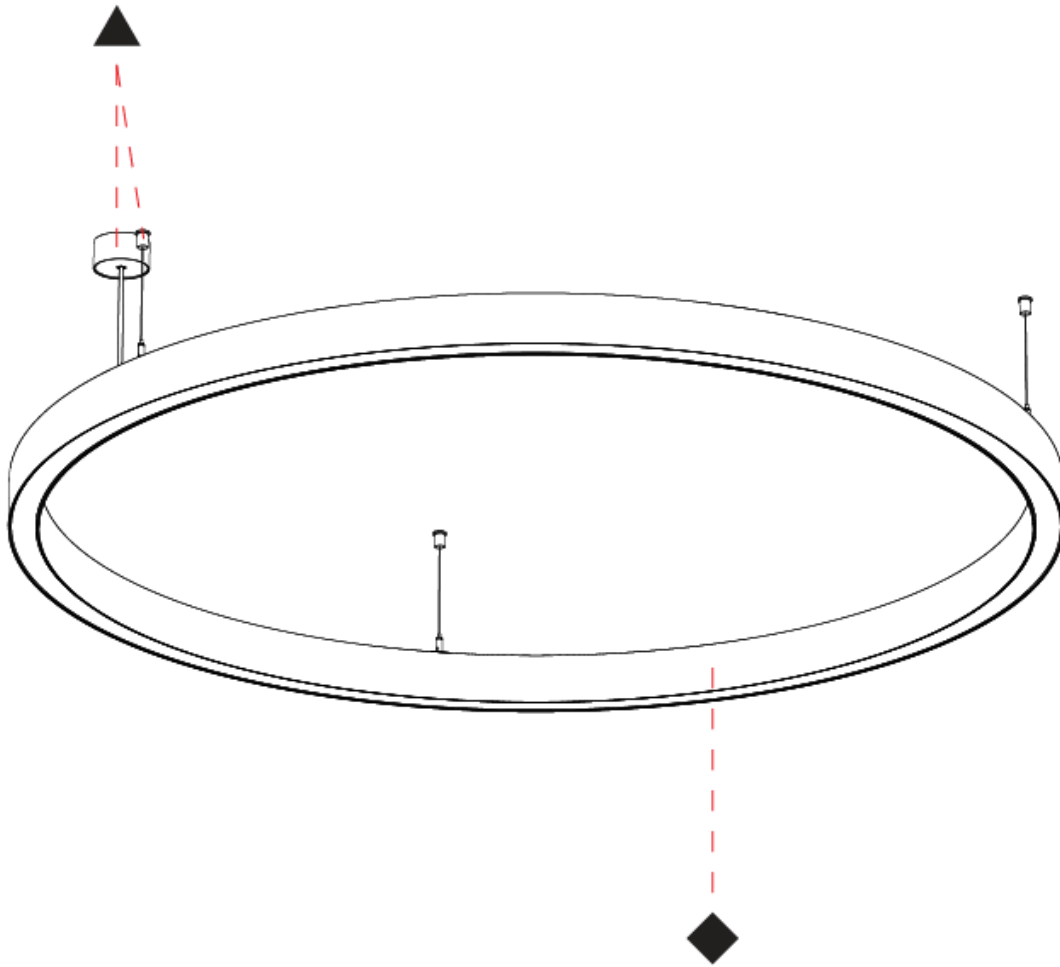

GLORIOUS 45 SUSPENSION

A3001078-HE-

PROJECT _____

TYPE _____

SPECIFIER _____

QUANTITY _____

DATE _____

A