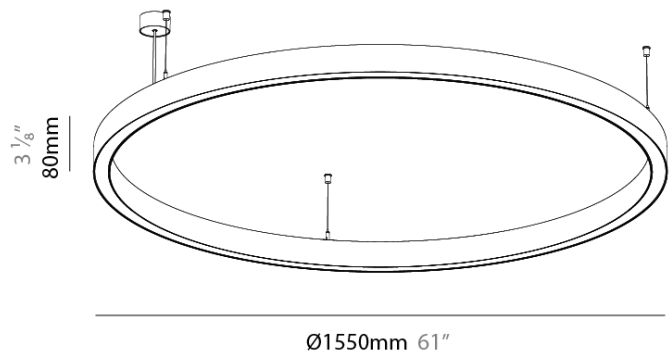

GENERAL

Series: Glorious _____
Subseries: Glorious 45 _____
Partner: Prolicht _____
Division: Architectural _____
Installation: Suspension _____
Product Type: Pendant _____
Mounting Location: Ceiling _____
Light Distribution: Direct _____

PHYSICAL

Shape: Round _____
Diameter (mm): 1190 _____
Diameter (in): 46 7/8 _____
Height (mm): 76 _____
Height (in): 3 _____
Weight (kg): 9.5 _____
Diffuser: [PMMA - Opal / Microprism / Clear Microprism](#) _____
Fixture Finish: [SSR / BKV / CWI / CRY / HAB / UFT / ITA / RUA / FTG / MYG / LOD / PUS / FRO / FUP / KIA / POP / BLS / SPG / MEY / GOH / CHC / COM / ABZ / JAG / OBR / MOS / ROR](#) _____
Fixture Material: [PMMA / Aluminum](#) _____
Cable Details: [2000mm/78 3/4" or 6000mm/236 1/4" Cable Transparent](#) _____

ELECTRICAL

Lamp Type: LED _____
Input Wattage (W): 50.2 _____
Total Output Wattage (W): 45.4 _____
Dimming: Non-Dimmable _____
Driver Included: Yes _____
Driver Location: Integrated _____
Driver Type: Constant Current - Universal _____
Driver Class: Class 2 _____
Input Voltage (V): 120 - 277 _____

LED

Color Temperature (°K): [2700 / 3000 / 3500 / 4000](#) _____
Max. Delivered Lumen (lm): Max 6036 _____
Nominal Lumen (lm): Max 8492 _____
CRI: >90 CRI _____
Lamp Life (hrs): 50000 _____

OPTICAL

Adjustability: Fixed _____

RATINGS AND CERTIFICATIONS

Certified By: Certified for North American Standards _____
IP rating: IP40 _____