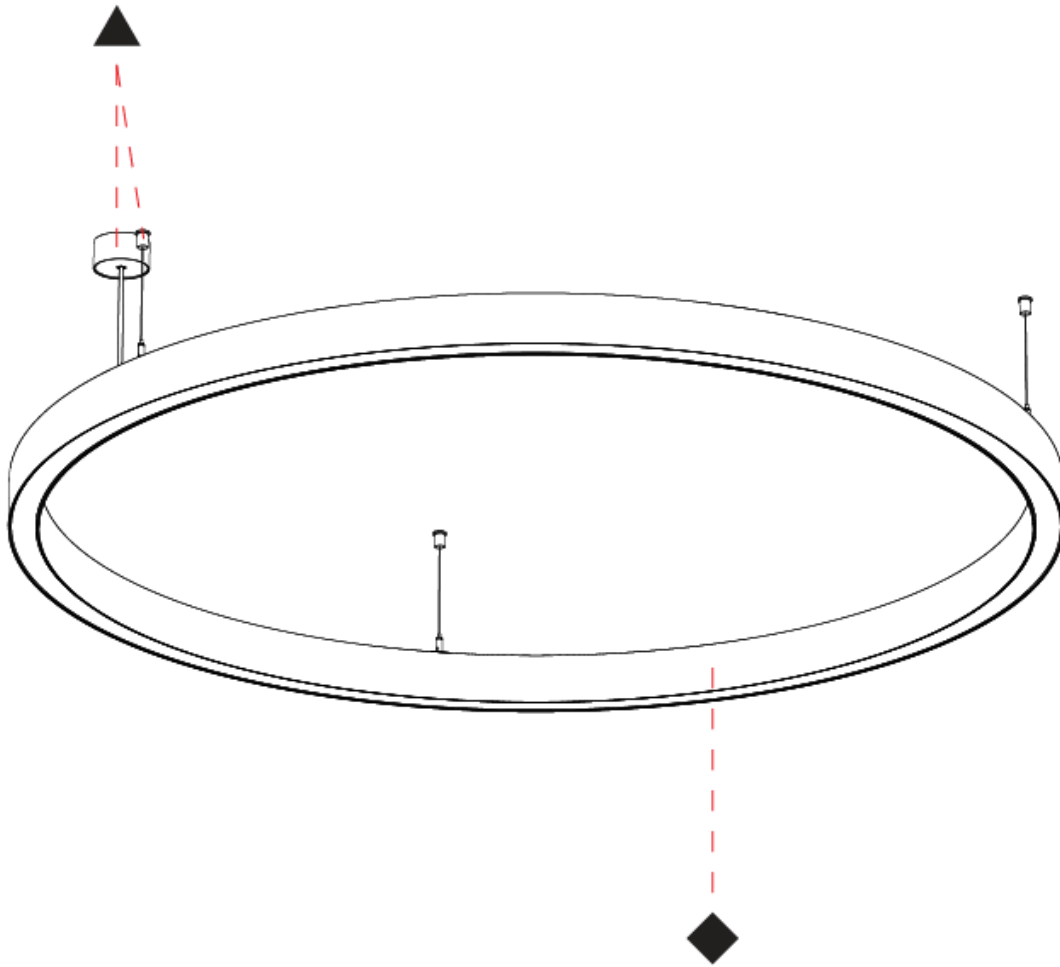

GLORIOUS 45 SUSPENSION

A3001079-

PROJECT _____

TYPE _____

SPECIFIER _____

QUANTITY _____

DATE _____

A