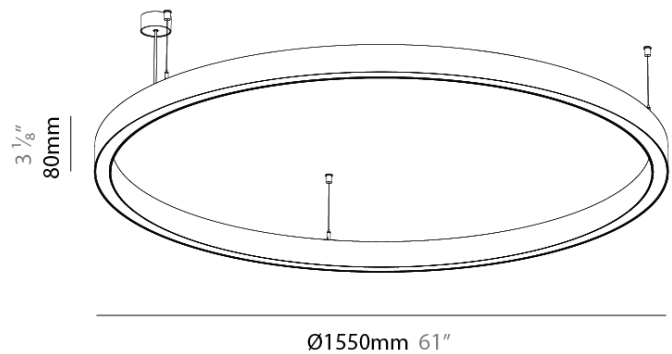

1. To build a product code in our configurator select the specify button on the base model # product page
2. To build a manual product code on this datasheet choose from the options listed below in blue font and add the suffix to the base model #

GENERAL

Series: Glorious
Subseries: Glorious 45
Partner: Prolicht
Division: Architectural
Installation: Suspension
Product Type: Pendant
Mounting Location: Ceiling
Light Distribution: Direct

PHYSICAL

Shape: Round
Diameter (mm): 1550
Diameter (in): 61
Height (mm): 76
Height (in): 3
Weight (kg): 4
Diffuser: PMMA - Opal / Microprism / Clear Microprism
Fixture Finish: SSR / BKV / CWI / CRY / HAB / UFT / ITA / RUA / FTG / MYG / LOD / PUS / FRO / FUP / KIA / POP / BLS / SPG / MEY / GOH / CHC / COM / ABZ / JAG / OBR / MOS / ROR
Fixture Material: PMMA / Aluminum
Cable Details: 2000mm/78 3/4" or 6000mm/236 1/4" Cable Transparent

ELECTRICAL

Lamp Type: LED
Input Wattage (W): 87.1
Total Output Wattage (W): 79.1
Dimming: Non-dimming / DALI Dimming / MATTER Dimming
Driver Included: Yes
Driver Location: Integrated
Driver Type: Constant Current - Universal
Driver Class: Class 2
Input Voltage (V): 120 - 277

LED

Color Temperature (°K): 2700-6500 Tunable White
Max. Delivered Lumen (lm): Max 10217
Nominal Lumen (lm): Max 14375
CRI: >90 CRI
Lamp Life (hrs): 50000

OPTICAL

Adjustability: Fixed

RATINGS AND CERTIFICATIONS

Certified By: Certified for North American Standards
IP rating: IP40