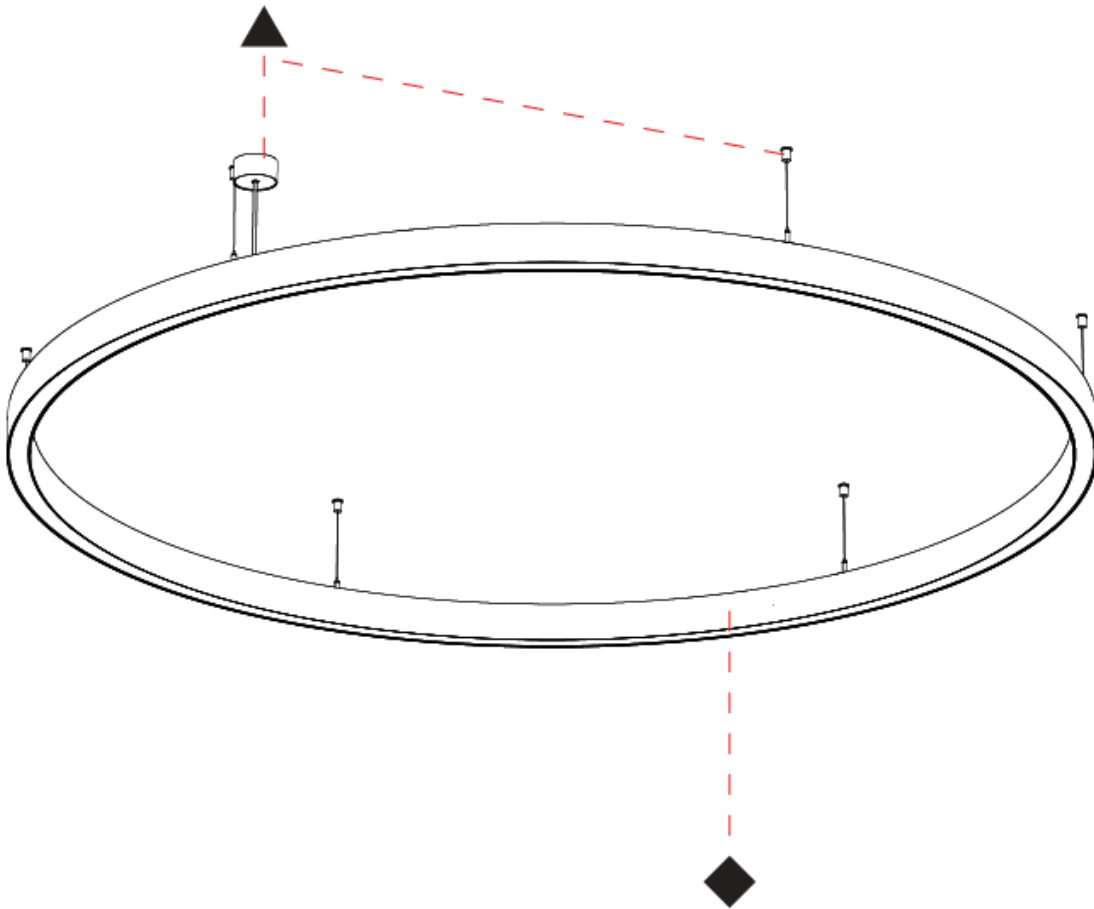

GLORIOUS 45 SUSPENSION

A3001080-HE-

PROJECT _____

TYPE _____

SPECIFIER _____

QUANTITY _____

DATE _____

A