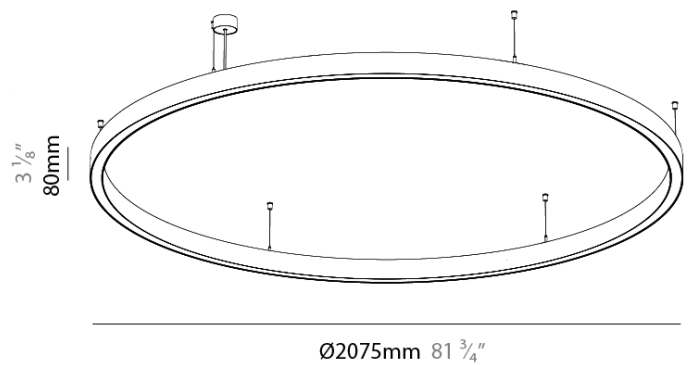

GENERAL

Series: Glorious
Subseries: Glorious 45
Partner: Prolicht
Division: Architectural
Installation: Suspension
Product Type: Pendant
Mounting Location: Ceiling
Light Distribution: Direct

PHYSICAL

Shape: Round
Diameter (mm): 2075
Diameter (in): 81 ¹¹/₁₆
Height (mm): 76
Height (in): 3
Weight (kg): 13
Diffuser: [PMMA - Opal](#) / [Microprism](#) / [Clear Microprism](#)
Fixture Finish: [SSR / BKV / CWI / CRY / HAB / UFT / ITA / RUA / FTG / MYG / LOD / PUS / FRO / FUP / KIA / POP / BLS / SPG / MEY / GOH / CHC / COM / ABZ / JAG / OBR / MOS / ROR](#)
Fixture Material: [PMMA](#) / [Aluminum](#)
Cable Details: [2000mm/78 3/4" or 6000mm/236 1/4" Cable Transparent](#)

ELECTRICAL

Lamp Type: LED
Input Wattage (W): 65.8
Total Output Wattage (W): 60
Dimming: Non-Dimmable
Driver Included: Yes
Driver Location: Integrated
Driver Type: Constant Current - Universal
Driver Class: Class 2
Input Voltage (V): 120 - 277

LED

Color Temperature (°K): [2700](#) / [3000](#) / [3500](#) / [4000](#)
Max. Delivered Lumen (lm): Max 7923
Nominal Lumen (lm): Max 11146
CRI: >90 CRI
Lamp Life (hrs): 50000

OPTICAL

Adjustability: Fixed

RATINGS AND CERTIFICATIONS

Certified By: Certified for North American Standards
IP rating: IP40

PROJECT _____
TYPE _____
SPECIFIER _____
QUANTITY _____
DATE _____