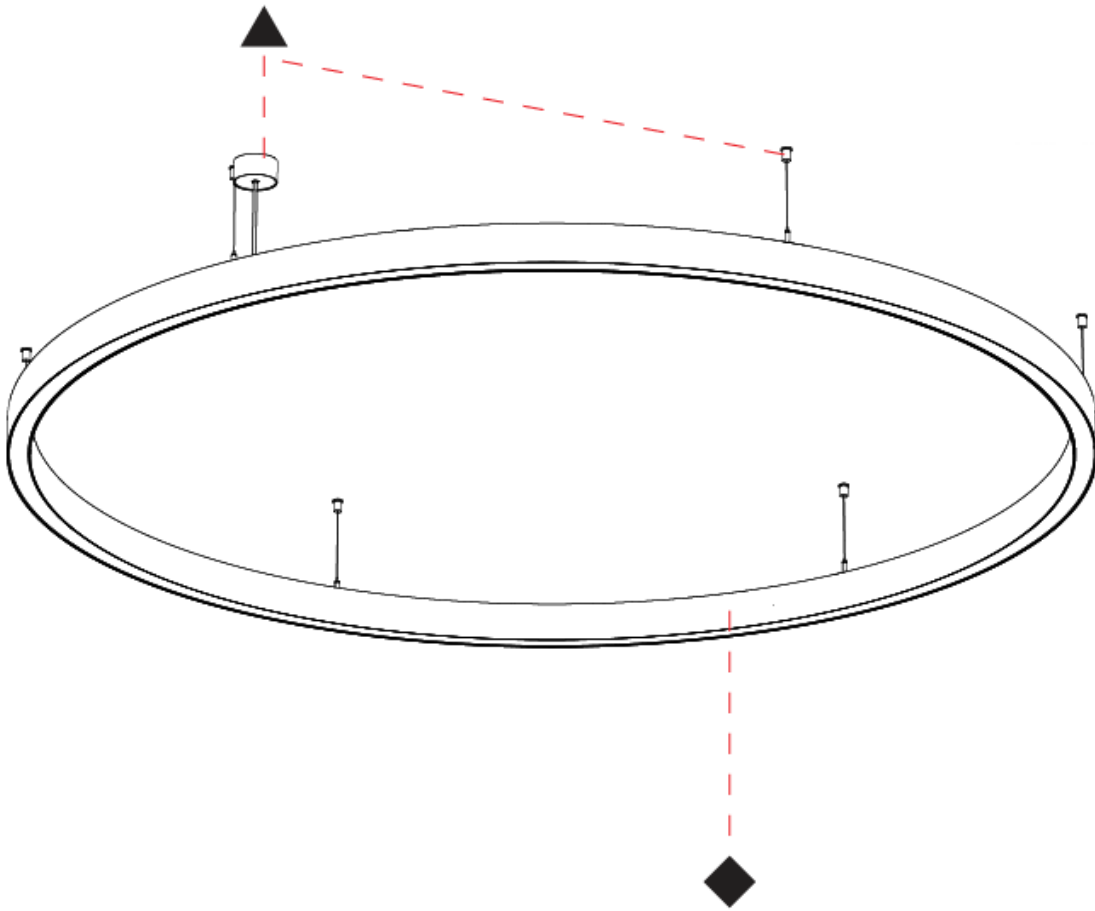

GLORIOUS 45 SUSPENSION

A3001081-

PROJECT	_____
TYPE	_____
SPECIFIER	_____
QUANTITY	_____
DATE	_____

A