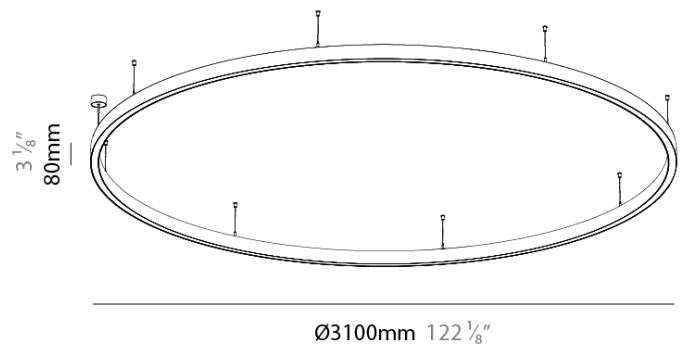

GENERAL

Series: Glorious
Subseries: Glorious 45
Partner: Prolicht
Division: Architectural
Installation: Suspension
Product Type: Pendant
Mounting Location: Ceiling
Light Distribution: Direct

PHYSICAL

Shape: Round
Diameter (mm): 3100
Diameter (in): 122 1/8
Height (mm): 76
Height (in): 3
Weight (kg): 20
Diffuser: PMMA - Opal / Microprism / Clear Microprism
Fixture Finish: SSR / BKV / CWI / CRY / HAB / UFT / ITA / RUA / FTG / MYG / LOD / PUS / FRO / FUP / KIA / POP / BLS / SPG / MEY / GOH / CHC / COM / ABZ / JAG / OBR / MOS / ROR
Fixture Material: PMMA / Aluminum
Cable Details: 2000mm/78 3/4" or 6000mm/236 1/4" Cable Transparent

ELECTRICAL

Lamp Type: LED
Input Wattage (W): 207
Total Output Wattage (W): 188.2
Dimming: Non-Dimming / 0-10V Dimming / Phase Dimming / DALI Dimming / MATTER Dimming
Driver Included: Yes
Driver Location: Integrated
Driver Type: Constant Current - Universal
Driver Class: Class 2
Input Voltage (V): 120 - 277

LED

Color Temperature (°K): 2700 / 3000 / 3500 / 4000
Max. Delivered Lumen (lm): Max 24224
Nominal Lumen (lm): Max 34080
CRI: >90 CRI
Lamp Life (hrs): 50000

OPTICAL

Adjustability: Fixed

RATINGS AND CERTIFICATIONS

Certified By: Certified for North American Standards
IP rating: IP40

PROJECT
TYPE
SPECIFIER
QUANTITY
DATE