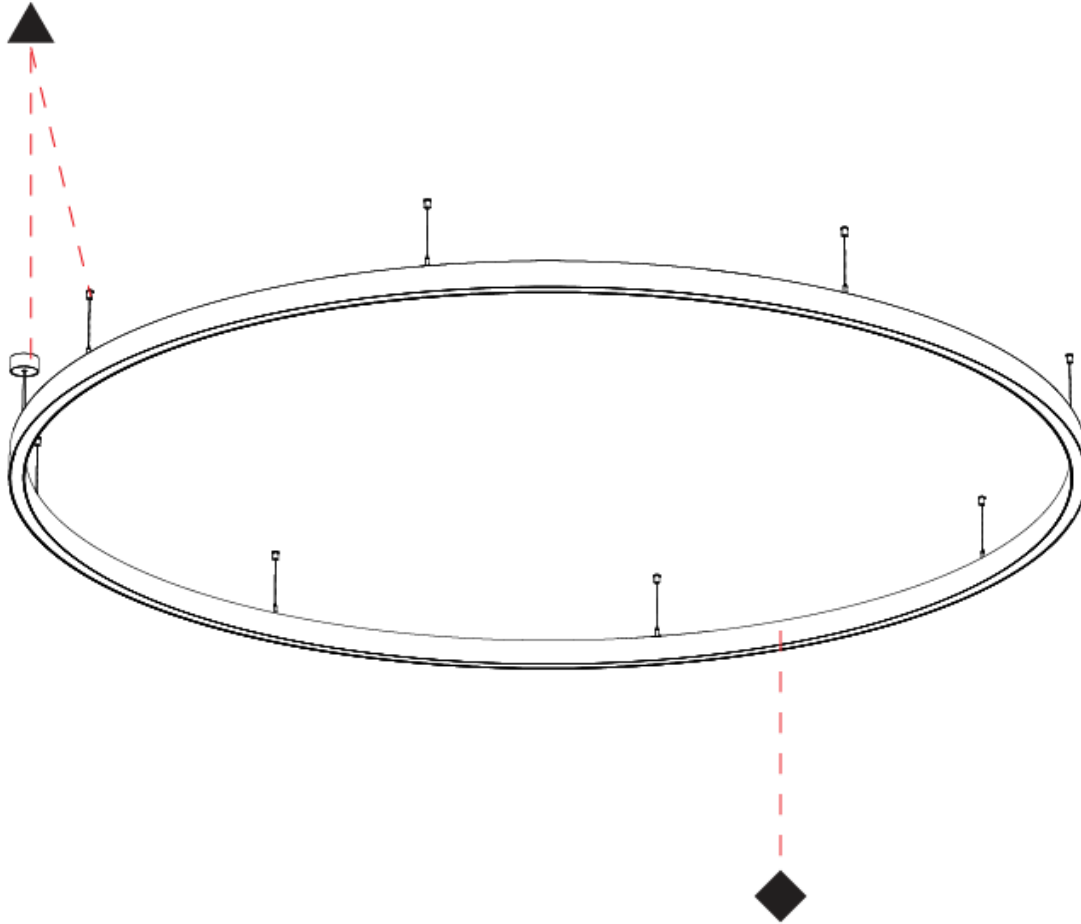

GLORIOUS 45 SUSPENSION

A3001082-

PROJECT _____

TYPE _____

SPECIFIER _____

QUANTITY _____

DATE _____

A