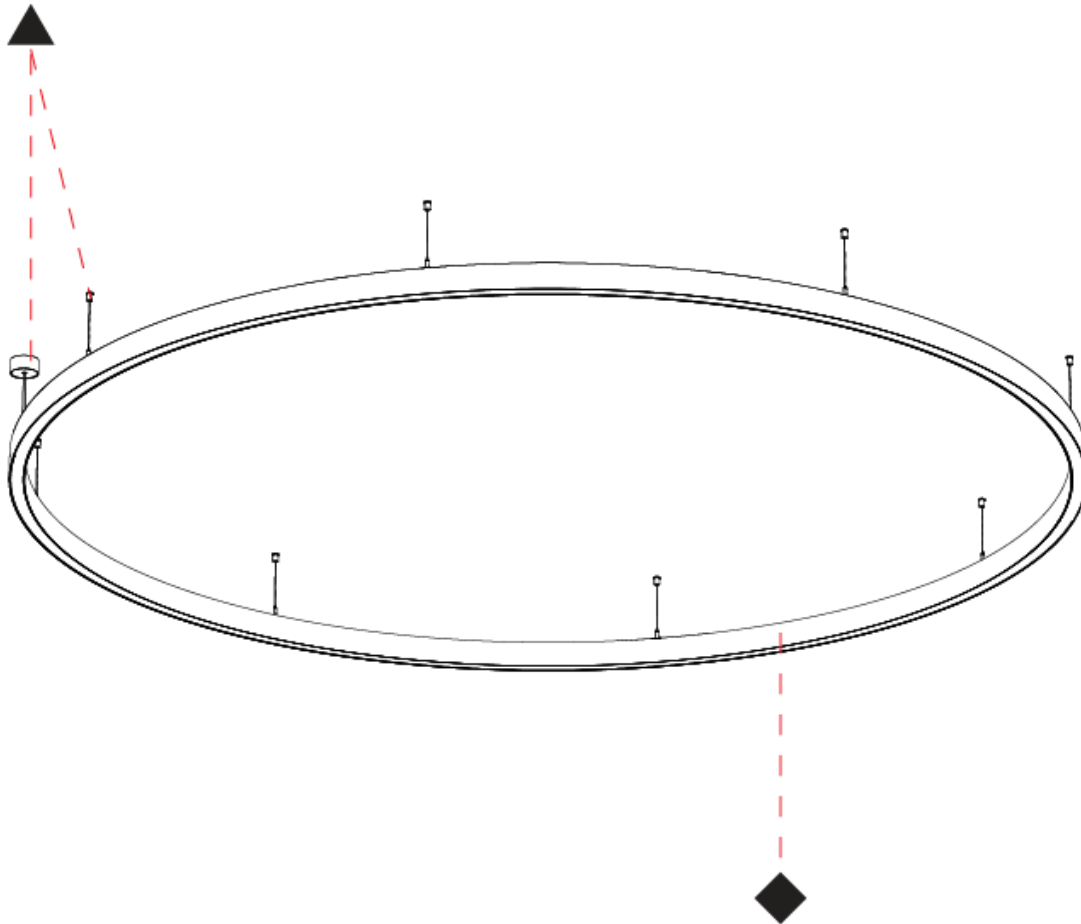

GLORIOUS 45 SUSPENSION

A3001083-

PROJECT

TYPE

SPECIFIER

QUANTITY

DATE

A