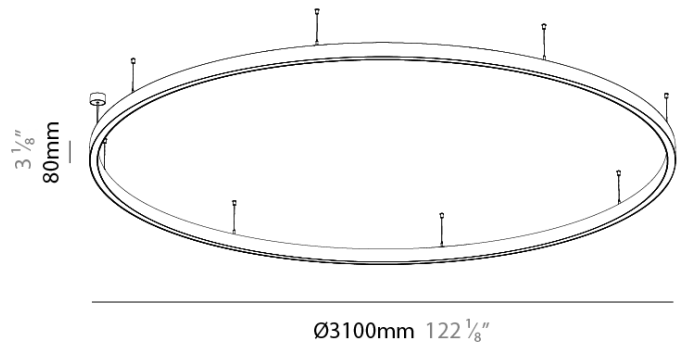

1. To build a product code in our configurator select the specify button on the base model # product page
2. To build a manual product code on this datasheet choose from the options listed below in blue font and add the suffix to the base model #

GENERAL

Series: Glorious
Subseries: Glorious 45
Partner: Prolicht
Division: Architectural
Installation: Suspension
Product Type: Pendant
Mounting Location: Ceiling
Light Distribution: Direct

PHYSICAL

Shape: Round
Diameter (mm): 3100
Diameter (in): 122 1/8
Height (mm): 76
Height (in): 3
Weight (kg): 20
Diffuser: [PMMA - Opal / Microprism / Clear Microprism](#)
Fixture Finish: [SSR / BKV / CWI / CRY / HAB / UFT / ITA / RUA / FTG / MYG / LOD / PUS / FRO / FUP / KIA / POP / BLS / SPG / MEY / GOH / CHC / COM / ABZ / JAG / OBR / MOS / ROR](#)
Fixture Material: [PMMA / Aluminum](#)
Cable Details: [2000mm/78 3/4" or 6000mm/236 1/4" Cable Transparent](#)

ELECTRICAL

Lamp Type: LED
Input Wattage (W): 174.2
Total Output Wattage (W): 158.2
Dimming: [Non-dimming / DALI Dimming / MATTER Dimming](#)
Driver Included: Yes
Driver Location: Integrated
Driver Type: Constant Current - Universal
Driver Class: Class 2
Input Voltage (V): 120 - 277

LED

Color Temperature (°K): 2700-6500 Tunable White
Max. Delivered Lumen (lm): Max 20435
Nominal Lumen (lm): Max 28749
CRI: >90 CRI
Lamp Life (hrs): 50000

OPTICAL

Adjustability: Fixed

RATINGS AND CERTIFICATIONS

Certified By: Certified for North American Standards
IP rating: IP40