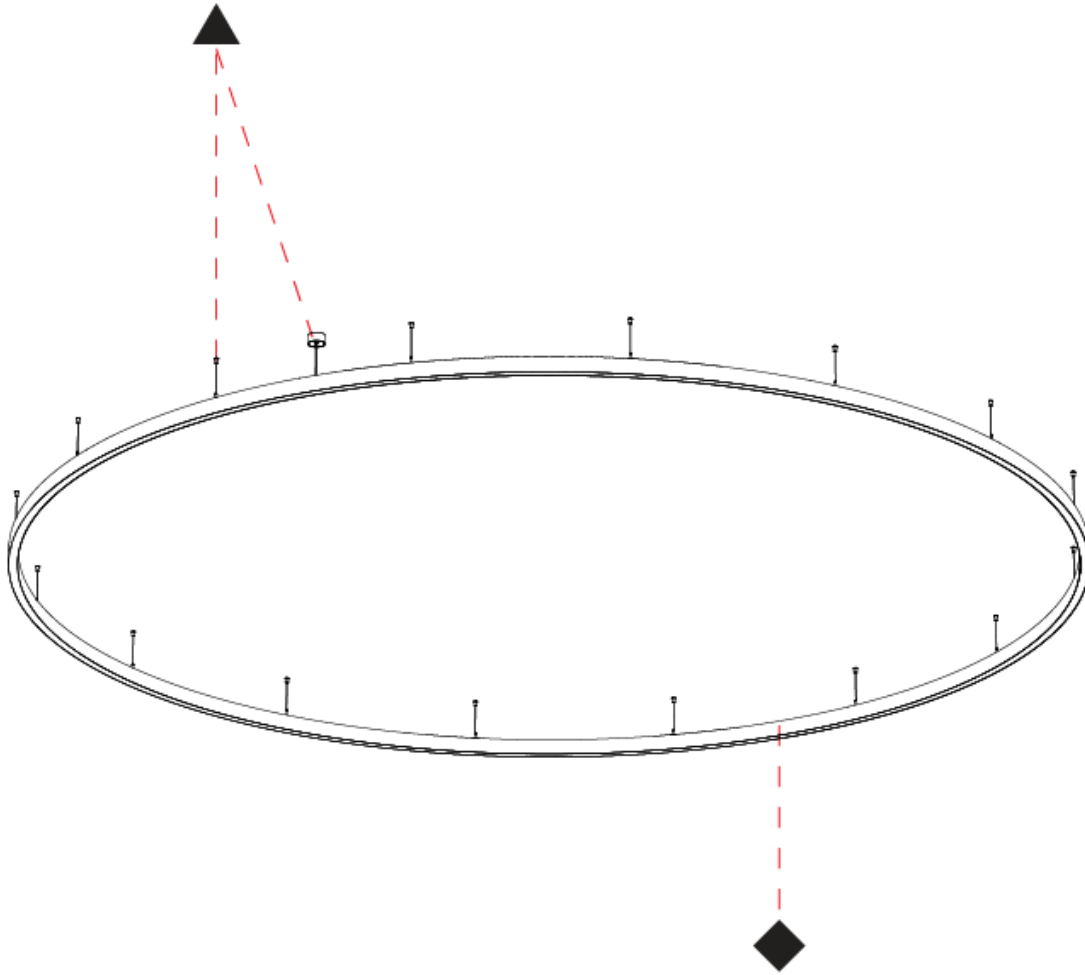

GLORIOUS 45 SUSPENSION

A3001084-

PROJECT

TYPE

SPECIFIER

QUANTITY

DATE

A