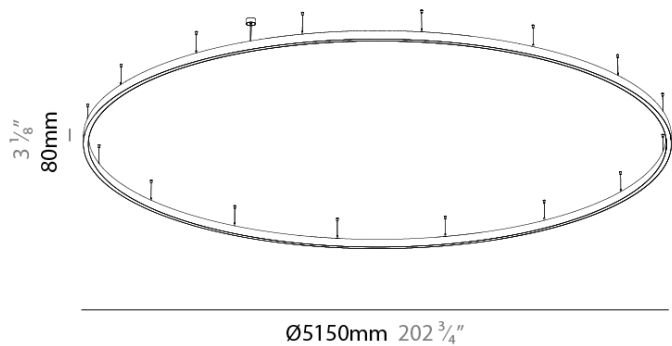

GENERAL

Series: Glorious
Subseries: Glorious 45
Partner: Prolicht
Division: Architectural
Installation: Suspension
Product Type: Pendant
Mounting Location: Ceiling
Light Distribution: Direct

PHYSICAL

Shape: Round
Diameter (mm): 5150
Diameter (in): 202 3/4
Height (mm): 76
Height (in): 3
Weight (kg): 35
Diffuser: [PMMA - Opal / Microprism / Clear Microprism](#)
Fixture Finish: [SSR / BKV / CWI / CRY / HAB / UFT / ITA / RUA / FTG / MYG / LOD / PUS / FRO / FUP / KIA / POP / BLS / SPG / MEY / GOH / CHC / COM / ABZ / JAG / OBR / MOS / ROR](#)
Fixture Material: [PMMA / Aluminum](#)
Cable Details: [2000mm/78 3/4" or 6000mm/236 1/4" Cable Transparent](#)

ELECTRICAL

Lamp Type: LED
Input Wattage (W): 345
Total Output Wattage (W): 313.6
Dimming: [Non-Dimming / 0-10V Dimming / Phase Dimming / DALI Dimming / MATTER Dimming](#)
Driver Included: Yes
Driver Location: Integrated
Driver Type: Constant Current - Universal
Driver Class: Class 2
Input Voltage (V): 120 - 277

LED

Color Temperature (°K): [2700 / 3000 / 3500 / 4000](#)
Max. Delivered Lumen (lm): Max 40373
Nominal Lumen (lm): Max 56800
CRI: >90 CRI
Lamp Life (hrs): 50000

OPTICAL

Adjustability: Fixed

RATINGS AND CERTIFICATIONS

Certified By: Certified for North American Standards
IP rating: IP40