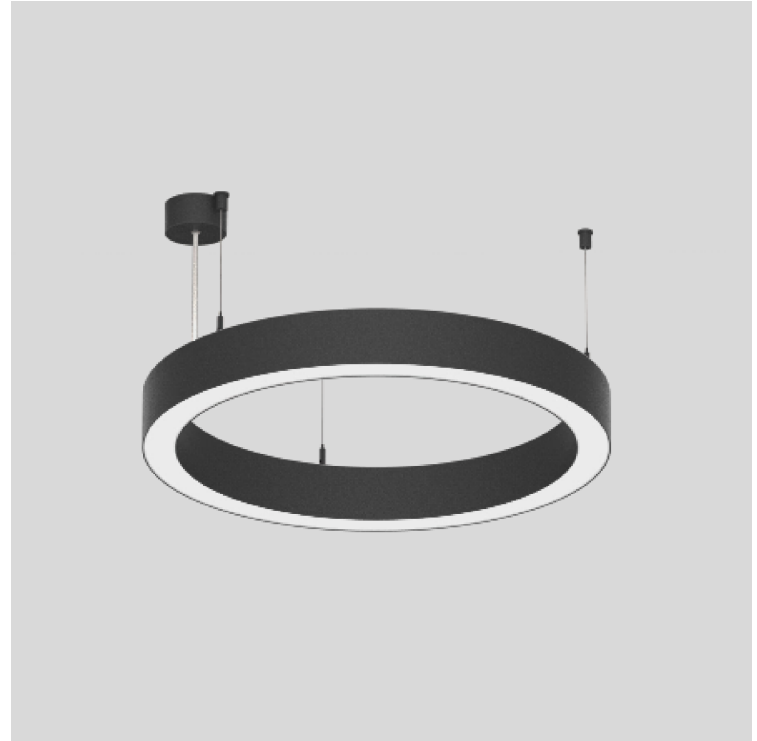

GENERAL

Series: Glorious
Subseries: Glorious 45
Partner: Prolicht
Division: Architectural
Installation: Suspension
Product Type: Pendant
Mounting Location: Ceiling
Light Distribution: Direct / Indirect

PHYSICAL

Shape: Round
Diameter (mm): 615
Diameter (in): 24 ³/₁₆
Height (mm): 76
Height (in): 3
Weight (kg): 6
Diffuser: PMMA - Opal / Microprism / Clear Microprism
Fixture Finish: SSR / BKV / CWI / CRY / HAB / UFT / ITA / RUA / FTG / MYG / LOD / PUS / FRO / FUP / KIA / POP / BLS / SPG / MEY / GOH / CHC / COM / ABZ / JAG / OBR / MOS / ROR
Fixture Material: PMMA / Aluminum
Cable Details: 2000mm/78 3/4" or 6000mm/236 1/4" Cable Transparent

ELECTRICAL

Lamp Type: LED
Input Wattage (W): 64.7
Total Output Wattage (W): 59.1
Dimming: Non-Dimming / 0-10V Dimming / Phase Dimming / DALI Dimming / MATTER Dimming
Driver Included: Yes
Driver Location: Integrated
Driver Type: Constant Current - Universal
Driver Class: Class 2
Input Voltage (V): 120 - 277

LED

Color Temperature (°K): 2700 / 3000 / 3500 / 4000
Max. Delivered Lumen (lm): Max 8063
Nominal Lumen (lm): Max 10650
CRI: >90 CRI
Lamp Life (hrs): 50000

OPTICAL

Adjustability: Fixed

RATINGS AND CERTIFICATIONS

Certified By: Certified for North American Standards
IP rating: IP40