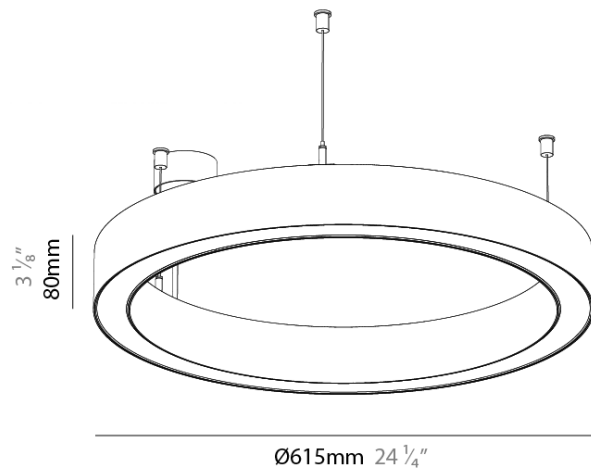

GENERAL

Series: Glorious
Subseries: Glorious 45
Partner: Prolicht
Division: Architectural
Installation: Suspension
Product Type: Pendant
Mounting Location: Ceiling
Light Distribution: Direct / Indirect

PHYSICAL

Shape: Round
Diameter (mm): 615
Diameter (in): 24 ³/₁₆
Height (mm): 76
Height (in): 3
Weight (kg): 6
Diffuser: PMMA - Opal / Microprism / Clear Microprism
Fixture Finish: SSR / BKV / CWI / CRY / HAB / UFT / ITA / RUA / FTG / MYG / LOD / PUS / FRO / FUP / KIA / POP / BLS / SPG / MEY / GOH / CHC / COM / ABZ / JAG / OBR / MOS / ROR
Fixture Material: PMMA / Aluminum
Cable Details: 2000mm/78 3/4" or 6000mm/236 1/4" Cable Transparent

ELECTRICAL

Lamp Type: LED
Input Wattage (W): 64.7
Total Output Wattage (W): 59.1
Dimming: Non-Dimming / 0-10V Dimming / Phase Dimming / DALI Dimming / MATTER Dimming
Driver Included: Yes
Driver Location: Integrated
Driver Type: Constant Current - Universal
Driver Class: Class 2
Input Voltage (V): 120 - 277

LED

Color Temperature (°K): 2700 / 3000 / 3500 / 4000
Max. Delivered Lumen (lm): Max 8063
Nominal Lumen (lm): Max 10650
CRI: >90 CRI
Lamp Life (hrs): 50000

OPTICAL

Adjustability: Fixed

RATINGS AND CERTIFICATIONS

Certified By: Certified for North American Standards
IP rating: IP40