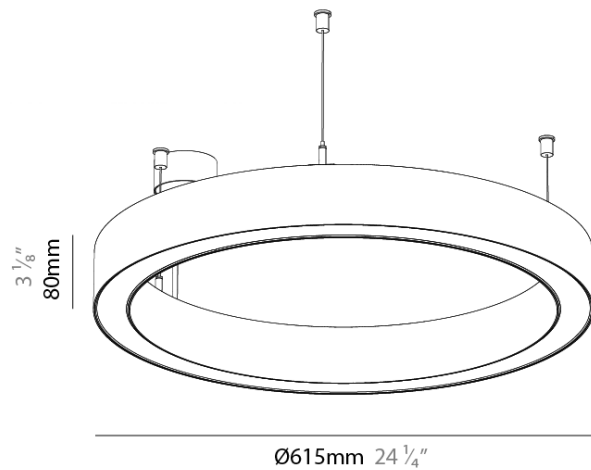

GENERAL

Series: Glorious
Subseries: Glorious 45
Partner: Prolicht
Division: Architectural
Installation: Suspension
Product Type: Pendant
Mounting Location: Ceiling
Light Distribution: Direct / Indirect

PHYSICAL

Shape: Round
Diameter (mm): 615
Diameter (in): 24 ³/₁₆
Height (mm): 76
Height (in): 3
Weight (kg): 6
Diffuser: PMMA - Opal / Microprism / Clear Microprism
Fixture Finish: SSR / BKV / CWI / CRY / HAB / UFT / ITA / RUA / FTG / MYG / LOD / PUS / FRO / FUP / KIA / POP / BLS / SPG / MEY / GOH / CHC / COM / ABZ / JAG / OBR / MOS / ROR
Fixture Material: PMMA / Aluminum
Cable Details: 2000mm/78 3/4" or 6000mm/236 1/4" Cable Transparent

ELECTRICAL

Lamp Type: LED
Input Wattage (W): 64.7
Total Output Wattage (W): 59.1
Dimming: Non-Dimming / 0-10V Dimming / Phase Dimming / DALI Dimming / MATTER Dimming
Driver Included: Yes
Driver Location: Integrated
Driver Type: Constant Current - Universal
Driver Class: Class 2
Input Voltage (V): 120 - 277

LED

Color Temperature (°K): 2700 / 3000 / 3500 / 4000
Max. Delivered Lumen (lm): Max 8063
Nominal Lumen (lm): Max 10650
CRI: >90 CRI
Lamp Life (hrs): 50000

OPTICAL

Adjustability: Fixed

RATINGS AND CERTIFICATIONS

Certified By: Certified for North American Standards
IP rating: IP40

PROJECT
TYPE
SPECIFIER
QUANTITY
DATE