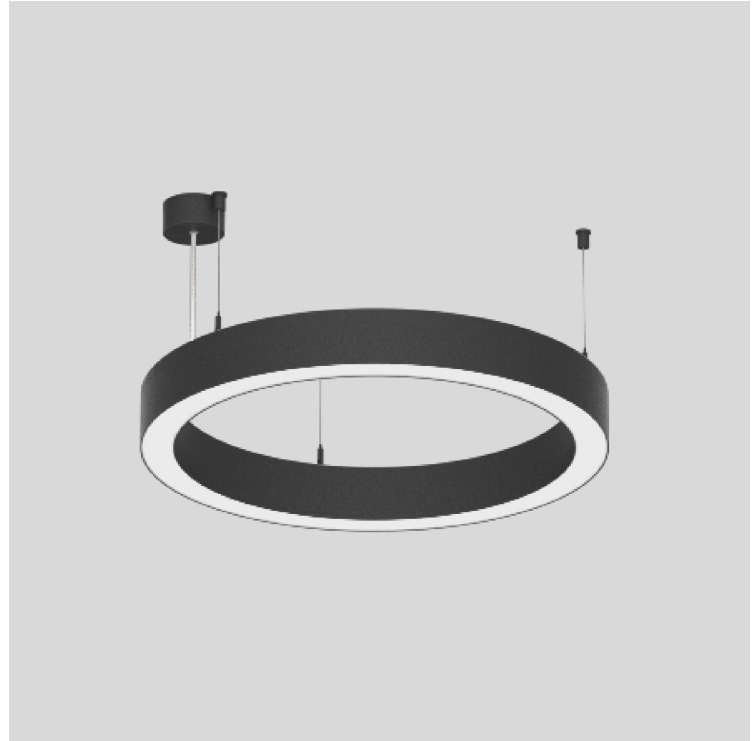

GENERAL

Series: Glorious
Subseries: Glorious 45
Partner: Prolicht
Division: Architectural
Installation: Suspension
Product Type: Pendant
Mounting Location: Ceiling
Light Distribution: Direct / Indirect

PHYSICAL

Shape: Round
Diameter (mm): 615
Diameter (in): 24 ³/₁₆
Height (mm): 76
Height (in): 3
Weight (kg): 6
Diffuser: PMMA - Opal / Microprism / Clear Microprism
Fixture Finish: SSR / BKV / CWI / CRY / HAB / UFT / ITA / RUA / FTG / MYG / LOD / PUS / FRO / FUP / KIA / POP / BLS / SPG / MEY / GOH / CHC / COM / ABZ / JAG / OBR / MOS / ROR
Fixture Material: PMMA / Aluminum
Cable Details: 2000mm/78 3/4" or 6000mm/236 1/4" Cable Transparent

ELECTRICAL

Lamp Type: LED
Input Wattage (W): 64.7
Total Output Wattage (W): 59.1
Dimming: Non-Dimming / 0-10V Dimming / Phase Dimming / DALI Dimming / MATTER Dimming
Driver Included: Yes
Driver Location: Integrated
Driver Type: Constant Current - Universal
Driver Class: Class 2
Input Voltage (V): 120 - 277

LED

Color Temperature (°K): 2700 / 3000 / 3500 / 4000
Max. Delivered Lumen (lm): Max 8063
Nominal Lumen (lm): Max 10650
CRI: >90 CRI
Lamp Life (hrs): 50000

OPTICAL

Adjustability: Fixed

RATINGS AND CERTIFICATIONS

Certified By: Certified for North American Standards
IP rating: IP40

PROJECT
TYPE
SPECIFIER
QUANTITY
DATE