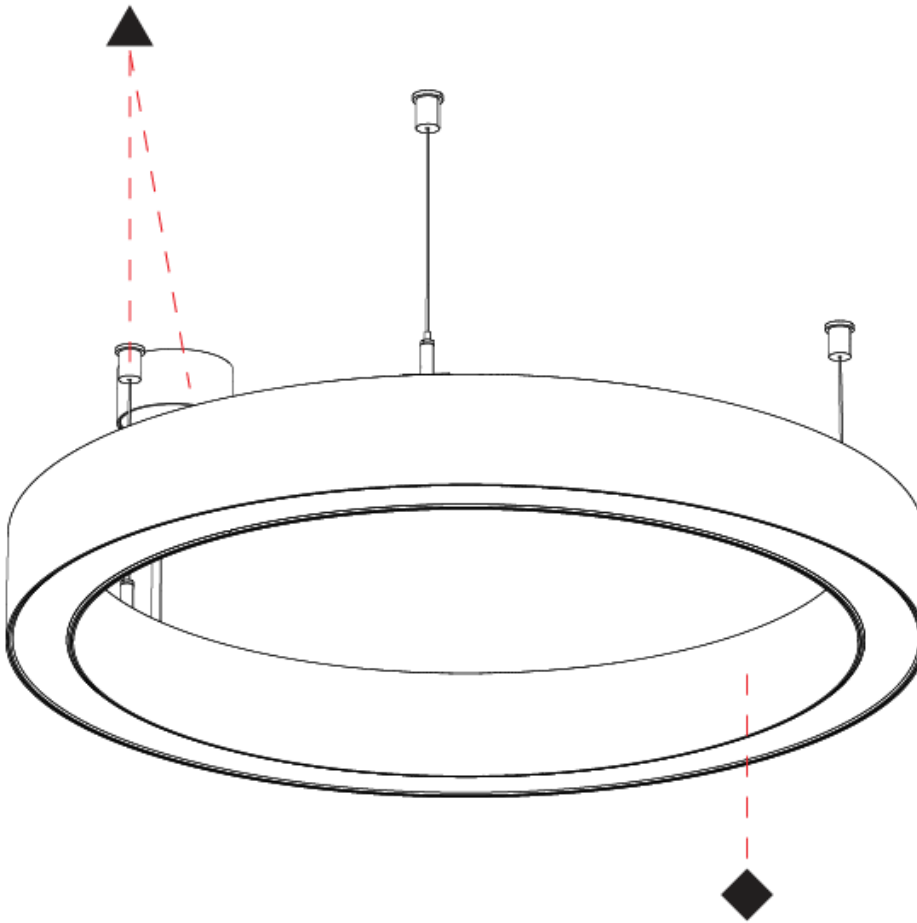

GLORIOUS 45 SUSPENSION

A3001086-

PROJECT _____

TYPE _____

SPECIFIER _____

QUANTITY _____

DATE _____

A