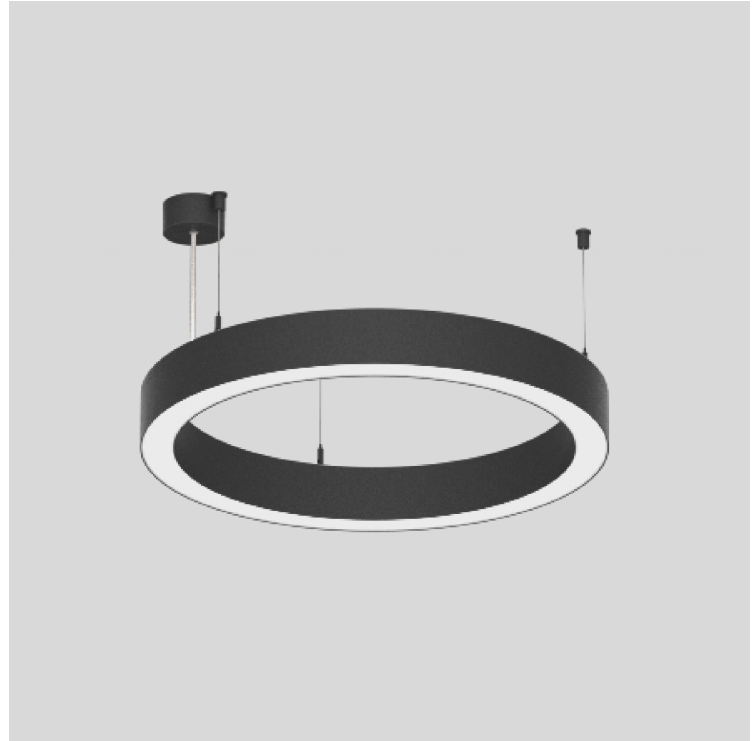

GENERAL

Series: Glorious
Subseries: Glorious 45
Partner: Prolicht
Division: Architectural
Installation: Suspension
Product Type: Pendant
Mounting Location: Ceiling
Light Distribution: Direct / Indirect

PHYSICAL

Shape: Round
Diameter (mm): 615
Diameter (in): 24 ³/₁₆
Height (mm): 76
Height (in): 3
Weight (kg): 6
Diffuser: [PMMA - Opal / Microprism / Clear Microprism](#)
Fixture Finish: [SSR / BKV / CWI / CRY / HAB / UFT / ITA / RUA / FTG / MYG / LOD / PUS / FRO / FUP / KIA / POP / BLS / SPG / MEY / GOH / CHC / COM / ABZ / JAG / OBR / MOS / ROR](#)
Fixture Material: [PMMA / Aluminum](#)
Cable Details: [2000mm/78 3/4" or 6000mm/236 1/4" Cable Transparent](#)

ELECTRICAL

Lamp Type: LED
Input Wattage (W): 31.4
Total Output Wattage (W): 28.1
Dimming: Non-Dimmable
Driver Included: Yes
Driver Location: Integrated
Driver Type: Constant Current - Universal
Driver Class: Class 2
Input Voltage (V): 120 - 277

LED

Color Temperature (°K): [2700 / 3000 / 3500 / 4000](#)
Max. Delivered Lumen (lm): Max 4018
Nominal Lumen (lm): Max 5308
CRI: >90 CRI
Lamp Life (hrs): 50000

OPTICAL

Adjustability: Fixed

RATINGS AND CERTIFICATIONS

Certified By: Certified for North American Standards
IP rating: IP40

PROJECT _____
TYPE _____
SPECIFIER _____
QUANTITY _____
DATE _____