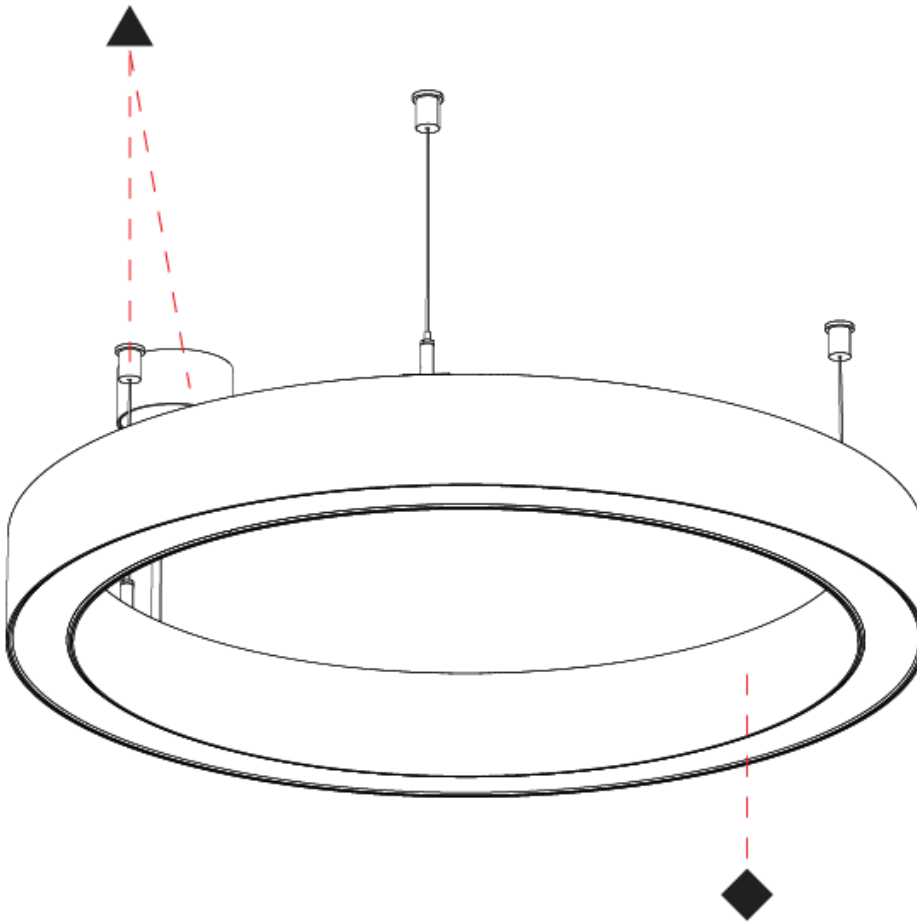

GLORIOUS 45 SUSPENSION

A3001086-HE-

PROJECT _____

TYPE _____

SPECIFIER _____

QUANTITY _____

DATE _____

A