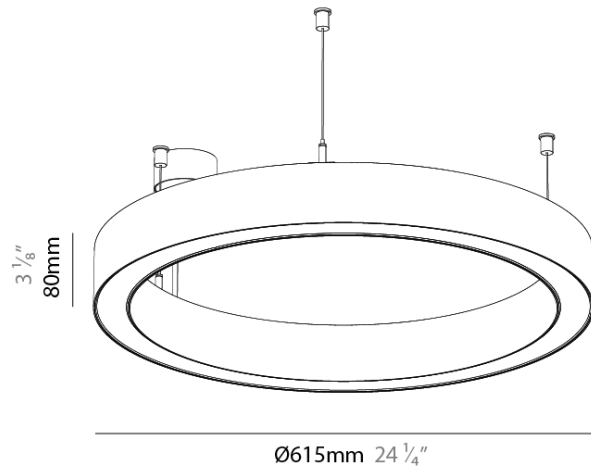

GENERAL

Series: Glorious
Subseries: Glorious 45
Partner: Prolicht
Division: Architectural
Installation: Suspension
Product Type: Pendant
Mounting Location: Ceiling
Light Distribution: Direct / Indirect

PHYSICAL

Shape: Round
Diameter (mm): 615
Diameter (in): 24 ³/₁₆
Height (mm): 76
Height (in): 3
Weight (kg): 6
Diffuser: [PMMA - Opal / Microprism / Clear Microprism](#)
Fixture Finish: [SSR / BKV / CWI / CRY / HAB / UFT / ITA / RUA / FTG / MYG / LOD / PUS / FRO / FUP / KIA / POP / BLS / SPG / MEY / GOH / CHC / COM / ABZ / JAG / OBR / MOS / ROR](#)
Fixture Material: [PMMA / Aluminum](#)
Cable Details: [2000mm/78 3/4" or 6000mm/236 1/4" Cable Transparent](#)

ELECTRICAL

Lamp Type: LED
Input Wattage (W): 31.4
Total Output Wattage (W): 28.1
Dimming: Non-Dimmable
Driver Included: Yes
Driver Location: Integrated
Driver Type: Constant Current - Universal
Driver Class: Class 2
Input Voltage (V): 120 - 277

LED

Color Temperature (°K): [2700 / 3000 / 3500 / 4000](#)
Max. Delivered Lumen (lm): Max 4018
Nominal Lumen (lm): Max 5308
CRI: >90 CRI
Lamp Life (hrs): 50000

OPTICAL

Adjustability: Fixed

RATINGS AND CERTIFICATIONS

Certified By: Certified for North American Standards
IP rating: IP40

PROJECT _____
TYPE _____
SPECIFIER _____
QUANTITY _____
DATE _____