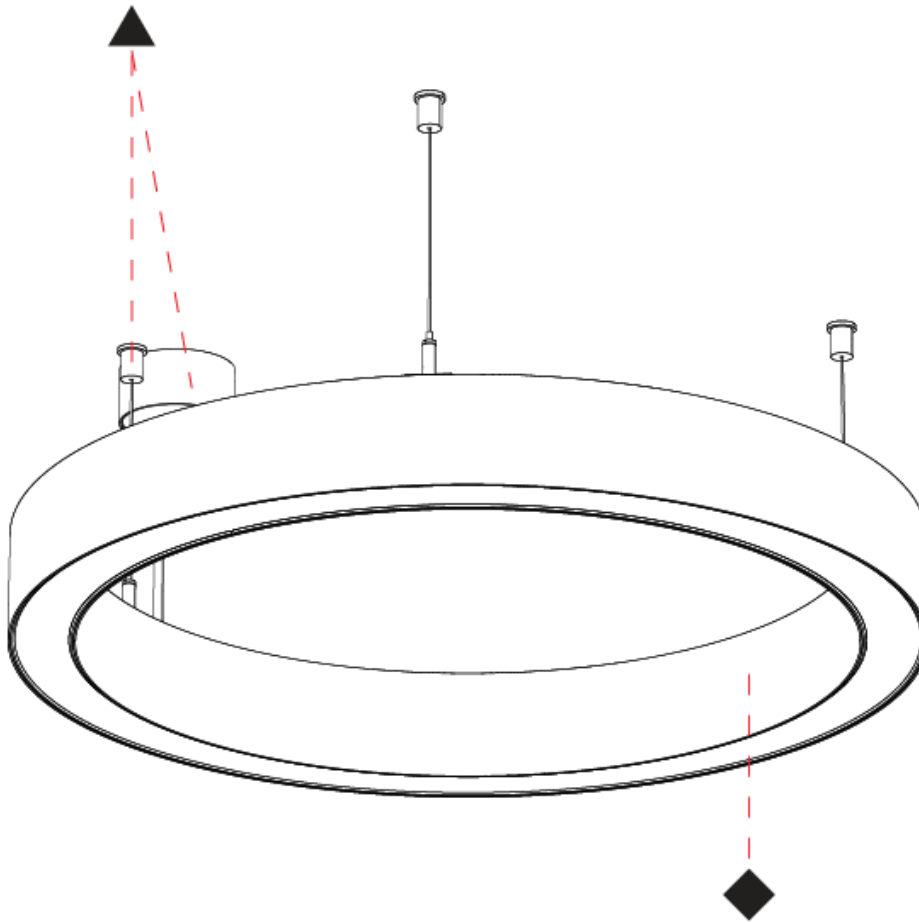

GLORIOUS 45 SUSPENSION

A3001087-

PROJECT _____

TYPE _____

SPECIFIER _____

QUANTITY _____

DATE _____

A