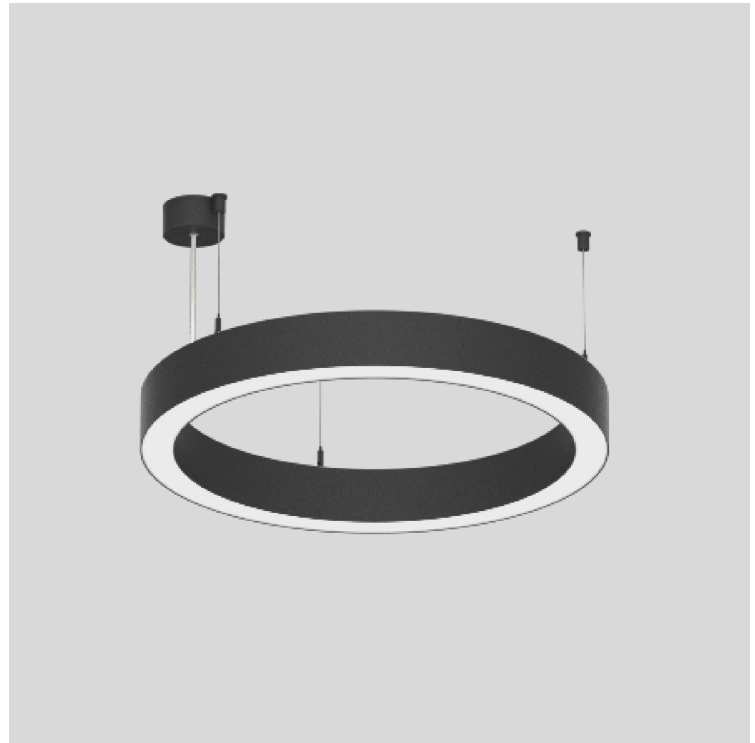

1. To build a product code in our configurator select the specify button on the base model # product page
2. To build a manual product code on this datasheet choose from the options listed below in blue font and add the suffix to the base model #

GENERAL

Series: Glorious
Subseries: Glorious 45
Partner: Prolicht
Division: Architectural
Installation: Suspension
Product Type: Pendant
Mounting Location: Ceiling
Light Distribution: Direct / Indirect

PHYSICAL

Shape: Round
Diameter (mm): 615
Diameter (in): 24 ³/₄"
Height (mm): 76
Height (in): 3
Weight (kg): 6
Diffuser: [PMMA - Opal / Microprism / Clear Microprism](#)
Fixture Finish: [SSR / BKV / CWI / CRY / HAB / UFT / ITA / RUA / FTG / MYG / LOD / PUS / FRO / FUP / KIA / POP / BLS / SPG / MEY / GOH / CHC / COM / ABZ / JAG / OBR / MOS / ROR](#)
Fixture Material: [PMMA / Aluminum](#)
Cable Details: [2000mm/78 3/4" or 6000mm/236 1/4" Cable Transparent](#)

ELECTRICAL

Lamp Type: LED
Input Wattage (W): 54.5
Total Output Wattage (W): 49.5
Dimming: [Non-dimming / DALI Dimming / MATTER Dimming](#)
Driver Included: Yes
Driver Location: Integrated
Driver Type: Constant Current - Universal
Driver Class: Class 2
Input Voltage (V): 120 - 277

LED

Color Temperature (°K): 2700-6500 Tunable White
Max. Delivered Lumen (lm): Max 6802
Nominal Lumen (lm): Max 8984
CRI: >90 CRI
Lamp Life (hrs): 50000

OPTICAL

Adjustability: Fixed

RATINGS AND CERTIFICATIONS

Certified By: Certified for North American Standards
IP rating: IP40