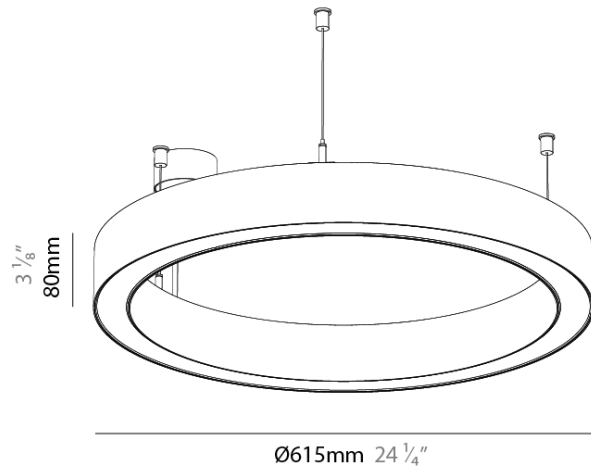

1. To build a product code in our configurator select the specify button on the base model # product page
2. To build a manual product code on this datasheet choose from the options listed below in blue font and add the suffix to the base model #

GENERAL

Series: Glorious
Subseries: Glorious 45
Partner: Prolicht
Division: Architectural
Installation: Suspension
Product Type: Pendant
Mounting Location: Ceiling
Light Distribution: Direct / Indirect

PHYSICAL

Shape: Round
Diameter (mm): 615
Diameter (in): 24 ³/₁₆
Height (mm): 76
Height (in): 3
Weight (kg): 6
Diffuser: PMMA - Opal / Microprism / Clear Microprism
Fixture Finish: SSR / BKV / CWI / CRY / HAB / UFT / ITA / RUA / FTG / MYG / LOD / PUS / FRO / FUP / KIA / POP / BLS / SPG / MEY / GOH / CHC / COM / ABZ / JAG / OBR / MOS / ROR
Fixture Material: PMMA / Aluminum
Cable Details: 2000mm/78 3/4" or 6000mm/236 1/4" Cable Transparent

ELECTRICAL

Lamp Type: LED
Input Wattage (W): 54.5
Total Output Wattage (W): 49.5
Dimming: Non-dimming / DALI Dimming / MATTER Dimming
Driver Included: Yes
Driver Location: Integrated
Driver Type: Constant Current - Universal
Driver Class: Class 2
Input Voltage (V): 120 - 277

LED

Color Temperature (°K): 2700-6500 Tunable White
Max. Delivered Lumen (lm): Max 6802
Nominal Lumen (lm): Max 8984
CRI: >90 CRI
Lamp Life (hrs): 50000

OPTICAL

Adjustability: Fixed

RATINGS AND CERTIFICATIONS

Certified By: Certified for North American Standards
IP rating: IP40