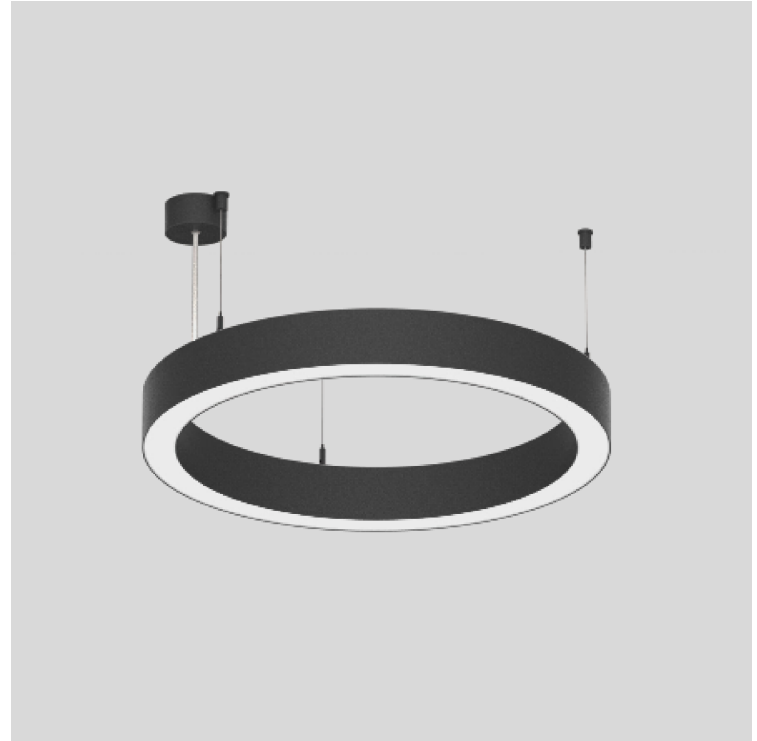

1. To build a product code in our configurator select the specify button on the base model # product page
2. To build a manual product code on this datasheet choose from the options listed below in blue font and add the suffix to the base model #

GENERAL

Series: Glorious
Subseries: Glorious 45
Partner: Prolicht
Division: Architectural
Installation: Suspension
Product Type: Pendant
Mounting Location: Ceiling
Light Distribution: Direct / Indirect

PHYSICAL

Shape: Round
Diameter (mm): 615
Diameter (in): 24 ³/₁₆
Height (mm): 76
Height (in): 3
Weight (kg): 6
Diffuser: PMMA - Opal / Microprism / Clear Microprism
Fixture Finish: SSR / BKV / CWI / CRY / HAB / UFT / ITA / RUA / FTG / MYG / LOD / PUS / FRO / FUP / KIA / POP / BLS / SPG / MEY / GOH / CHC / COM / ABZ / JAG / OBR / MOS / ROR
Fixture Material: PMMA / Aluminum
Cable Details: 2000mm/78 3/4" or 6000mm/236 1/4" Cable Transparent

ELECTRICAL

Lamp Type: LED
Input Wattage (W): 54.5
Total Output Wattage (W): 49.5
Dimming: Non-dimming / DALI Dimming / MATTER Dimming
Driver Included: Yes
Driver Location: Integrated
Driver Type: Constant Current - Universal
Driver Class: Class 2
Input Voltage (V): 120 - 277

LED

Color Temperature (°K): 2700-6500 Tunable White
Max. Delivered Lumen (lm): Max 6802
Nominal Lumen (lm): Max 8984
CRI: >90 CRI
Lamp Life (hrs): 50000

OPTICAL

Adjustability: Fixed

RATINGS AND CERTIFICATIONS

Certified By: Certified for North American Standards
IP rating: IP40