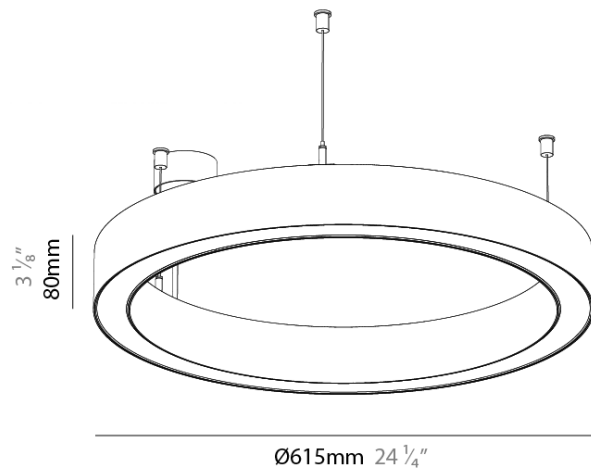

1. To build a product code in our configurator select the specify button on the base model # product page
2. To build a manual product code on this datasheet choose from the options listed below in blue font and add the suffix to the base model #

GENERAL

Series: Glorious
Subseries: Glorious 45
Partner: Prolicht
Division: Architectural
Installation: Suspension
Product Type: Pendant
Mounting Location: Ceiling
Light Distribution: Direct / Indirect

PHYSICAL

Shape: Round
Diameter (mm): 615
Diameter (in): 24 ³/₄"
Height (mm): 76
Height (in): 3
Weight (kg): 6
Diffuser: [PMMA - Opal / Microprism / Clear Microprism](#)
Fixture Finish: [SSR / BKV / CWI / CRY / HAB / UFT / ITA / RUA / FTG / MYG / LOD / PUS / FRO / FUP / KIA / POP / BLS / SPG / MEY / GOH / CHC / COM / ABZ / JAG / OBR / MOS / ROR](#)
Fixture Material: [PMMA / Aluminum](#)
Cable Details: [2000mm/78 3/4" or 6000mm/236 1/4" Cable Transparent](#)

ELECTRICAL

Lamp Type: LED
Input Wattage (W): 54.5
Total Output Wattage (W): 49.5
Dimming: [Non-dimming / DALI Dimming / MATTER Dimming](#)
Driver Included: Yes
Driver Location: Integrated
Driver Type: Constant Current - Universal
Driver Class: Class 2
Input Voltage (V): 120 - 277

LED

Color Temperature (°K): 2700-6500 Tunable White
Max. Delivered Lumen (lm): Max 6802
Nominal Lumen (lm): Max 8984
CRI: >90 CRI
Lamp Life (hrs): 50000

OPTICAL

Adjustability: Fixed

RATINGS AND CERTIFICATIONS

Certified By: Certified for North American Standards
IP rating: IP40