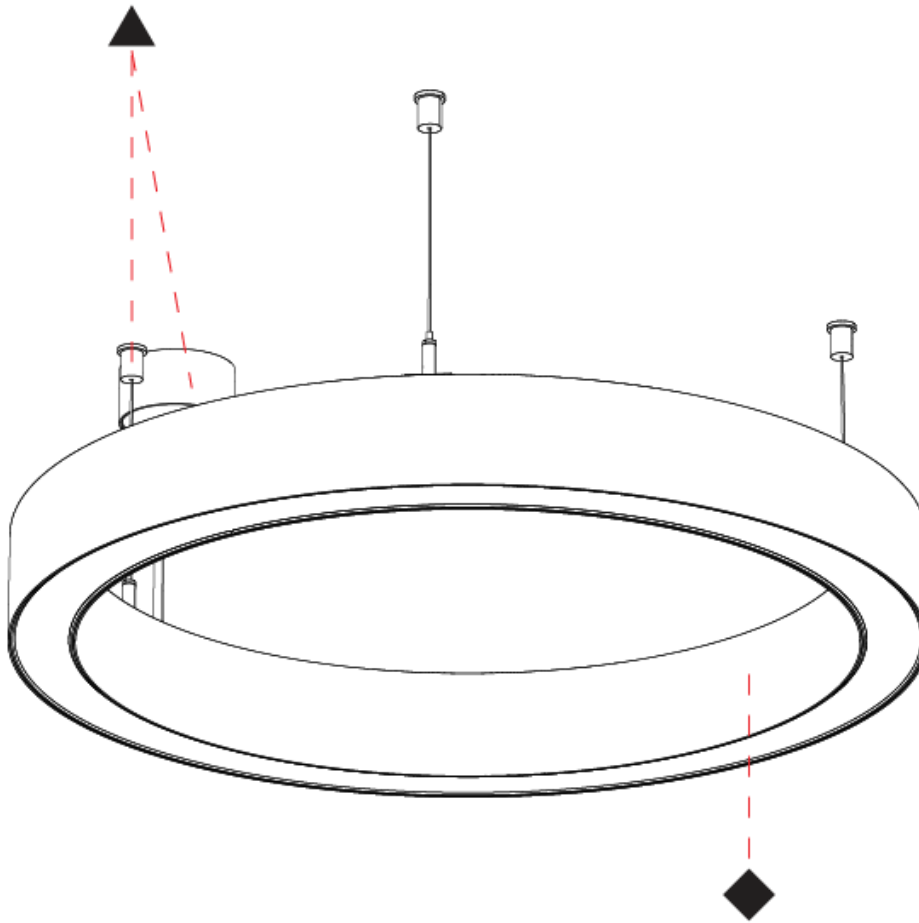

GLORIOUS 45 SUSPENSION

A3001087-

PROJECT	_____
TYPE	_____
SPECIFIER	_____
QUANTITY	_____
DATE	_____

A