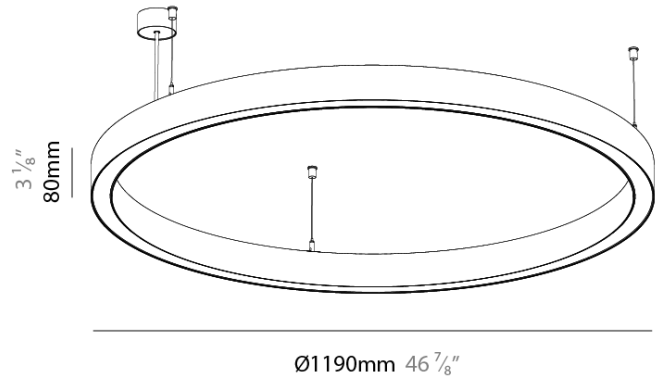

GENERAL

Series: Glorious
Subseries: Glorious 45
Partner: Prolicht
Division: Architectural
Installation: Suspension
Product Type: Pendant
Mounting Location: Ceiling
Light Distribution: Direct / Indirect

PHYSICAL

Shape: Round
Diameter (mm): 1190
Diameter (in): 46 7/8
Height (mm): 76
Height (in): 3
Weight (kg): 7.6
Diffuser: PMMA - Opal / Microprism / Clear Microprism
Fixture Finish: SSR / BKV / CWI / CRY / HAB / UFT / ITA / RUA / FTG / MYG / LOD / PUS / FRO / FUP / KIA / POP / BLS / SPG / MEY / GOH / CHC / COM / ABZ / JAG / OBR / MOS / ROR
Fixture Material: PMMA / Aluminum
Cable Details: 2000mm/78 3/4" or 6000mm/236 1/4" Cable Transparent

ELECTRICAL

Lamp Type: LED
Input Wattage (W): 135.8
Total Output Wattage (W): 123.7
Dimming: Non-Dimming / 0-10V Dimming / Phase Dimming / DALI Dimming / MATTER Dimming
Driver Included: Yes
Driver Location: Integrated
Driver Type: Constant Current - Universal
Driver Class: Class 2
Input Voltage (V): 120 - 277

LED

Color Temperature (°K): 2700 / 3000 / 3500 / 4000
Max. Delivered Lumen (lm): Max 17007
Nominal Lumen (lm): Max 22365
CRI: >90 CRI
Lamp Life (hrs): 50000

OPTICAL

Adjustability: Fixed

RATINGS AND CERTIFICATIONS

Certified By: Certified for North American Standards
IP rating: IP40