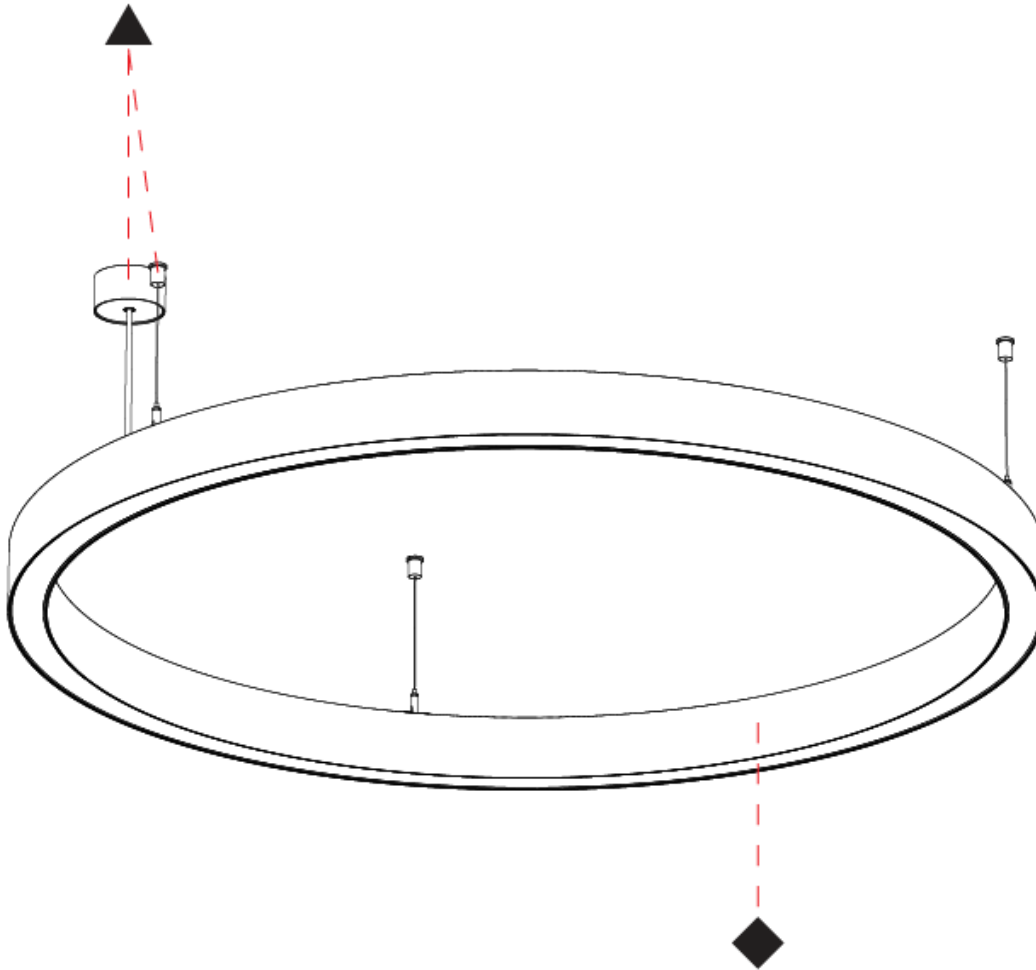

GLORIOUS 45 SUSPENSION

A3001090-

PROJECT _____

TYPE _____

SPECIFIER _____

QUANTITY _____

DATE _____

A